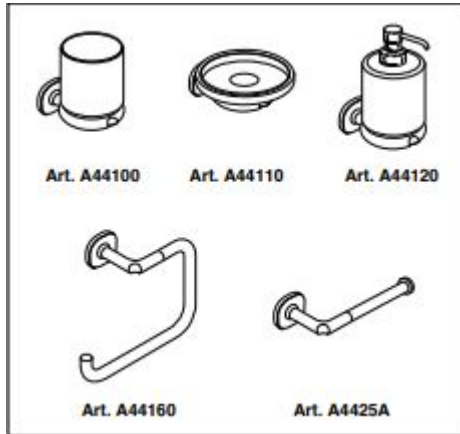

Installation Instructions

Screw Installation

CLEANING

Quality, technological processes and materials are the features that determine the high standards of our accessories.

However, to avoid surface alterations, it is necessary to follow a few guidelines.

Remember that even fumes can damage metal.

Wash accessories next to the toilet bowl at regular intervals to avoid corrosion.

Glue Installation

Collection
Ellepi

Model |
Ellepi A4425A
Ellepi A44120
Ellepi A44100
Ellepi A44110
Ellepi A44160

Dimensions Metric
1 inch = 2.54 cm
1 inch = 25.4 mm

WS[®]
BATH
COLLECTIONS

1051 Lea Drive - Collegeville, PA 19426
Tel. 215 513 9400 - Fax 610 831 0215

www.ws bathcollections.com - info@ws bathcollections.com