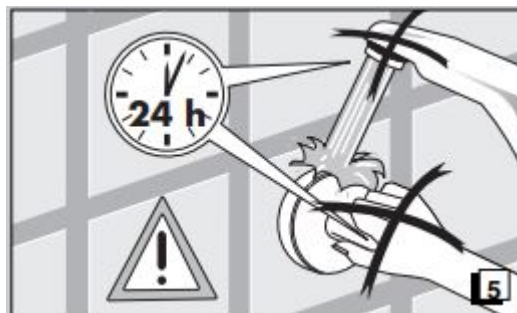

Remember that even fumes can damage metal.

Wash accessories next to the toilet bowl at regular intervals to avoid corrosion.

Glue Installation

Collection
Ellepi

Model |
Ellepi A4425A
Ellepi A44120
Ellepi A44100
Ellepi A44110
Ellepi A44160