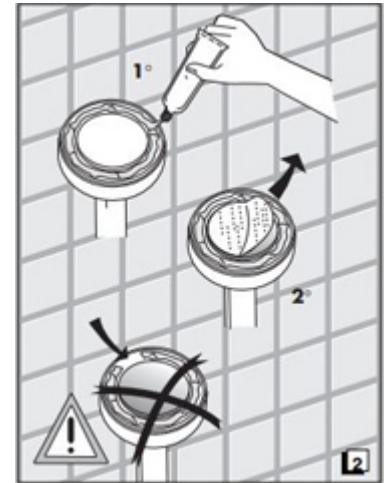

Remember that even fumes can damage metal.

Wash accessories next to the toilet bowl at regular intervals to avoid corrosion.

Glue Installation

Collection
Ellepi

Model |
Ellepi A4425A
Ellepi A44120
Ellepi A44100
Ellepi A44110
Ellepi A44160

Dimensions Metric
1 inch = 2.54 cm
1 inch = 25.4 mm

WS[®]
BATH
COLLECTIONS

1051 Lea Drive - Collegeville, PA 19426
Tel. 215 513 9400 - Fax 610 831 0215

www.ws bathcollections.com - info@ws bathcollections.com