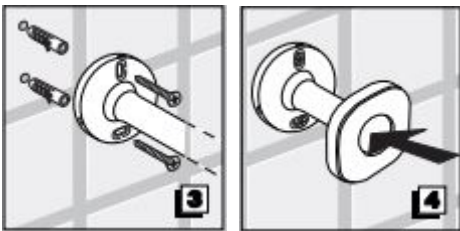

Installation Instructions

Screw Installation

CLEANING

Quality, technological processes and materials are the features that determine the high standards of our accessories.

However, to avoid surface alterations, it is necessary to follow a few guidelines.

Dimensions Metric
1 inch = 2.54 cm
1 inch = 25.4 mm

WS[®]
BATH
COLLECTIONS

1051 Lea Drive - Collegeville, PA 19426
Tel. 215 513 9400 - Fax 610 831 0215

www.ws bathcollections.com - info@ws bathcollections.com