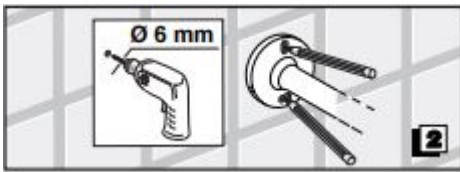

Installation Instructions

Screw Installation

CLEANING

Quality, technological processes and materials are the features that determine the high standards of our accessories.

However, to avoid surface alterations, it is necessary to follow a few guidelines.

Clean all finishes exclusively with soap and water, and dry with a soft cloth.

Do not use coarse cloths, abrasive products, acids, ammonia products, caustic substances, bleach or solvents.

In case of contact with these substances, rinse surfaces immediately and wipe dry.

Remember that even fumes can damage metal.

Wash accessories next to the toilet bowl at regular intervals to avoid corrosion.