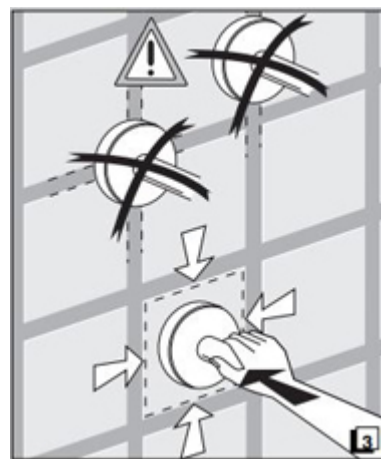

Installation Instructions

Screw Installation

CLEANING

Quality, technological processes and materials are the features that determine the high standards of our accessories.

However, to avoid surface alterations, it is necessary to follow a few guidelines.

Remember that even fumes can damage metal.

Wash accessories next to the toilet bowl at regular intervals to avoid corrosion.

Glue Installation

Collection
Ellepi

Model |
Ellepi A4425A
Ellepi A44120
Ellepi A44100
Ellepi A44110
Ellepi A44160