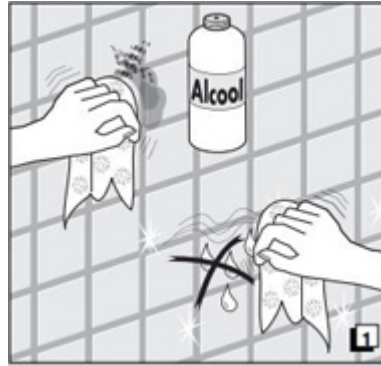

Remember that even fumes can damage metal.

Wash accessories next to the toilet bowl at regular intervals to avoid corrosion.

Glue Installation

Collection
Ellepi

Model |
Ellepi A4425A
Ellepi A44120
Ellepi A44100
Ellepi A44110
Ellepi A44160