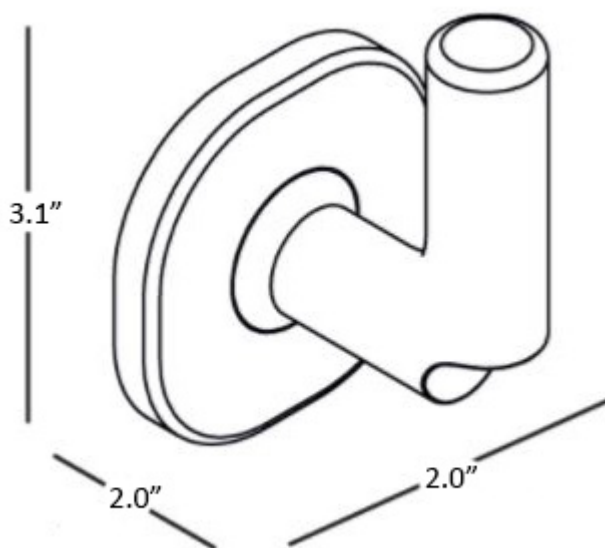

**Features**

- Bathroom Hook
- Available in 3 Finishes
- Solid Brass Base
- Available in Screw or Glue Installation
- Glue Installation (No Screws Required)

**Ellepi A44200**

**SKU# | Option:**

- Ellepi A44200 CR | Polished Chrome
- Ellepi A44200 NE | Matte Black
- Ellepi A44200 WM | Matte White

**Finishes**

-  CR Polished Chrome
-  NE Matte Black
-  WM Matte White

<p><b>Collection</b> Ellepi</p>	<p><b>Model  </b> Ellepi A44200</p>	<p>Dimensions Metric  <i>1 inch = 2.54 cm</i>  <i>1 inch = 25.4 mm</i></p>	 <p>1051 Lea Drive - Collegeville, PA 19426          Tel. 215 513 9400 - Fax 610 831 0215  <a href="http://www.wsbathcollections.com">www.wsbathcollections.com</a> - <a href="mailto:info@wsbathcollectins.com">info@wsbathcollectins.com</a></p>
-------------------------------------	---	--	---

## TECHNOLOGIES

Collection  
Ellepi

Model |  
Ellepi A44200

Dimensions Metric

*1 inch = 2.54 cm*  
*1 inch = 25.4 mm*

**WS**<sup>®</sup>  
BATH  
COLLECTIONS

1051 Lea Drive - Collegeville, PA 19426  
Tel. 215 513 9400 - Fax 610 831 0215  
[www.ws bathcollections.com](http://www.ws bathcollections.com) - [info@ws bathcollections.com](mailto:info@ws bathcollections.com)