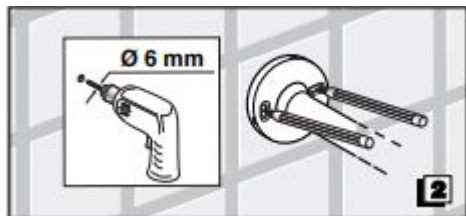

## Screw Installation

Remember that even fumes can damage metal.

Wash accessories next to the toilet bowl at regular intervals to avoid corrosion.

Collection  
Ellepi

Model |  
Ellepi A44200  
Ellepi A44260

Dimensions Metric  
1 inch = 2.54 cm  
1 inch = 25.4 mm