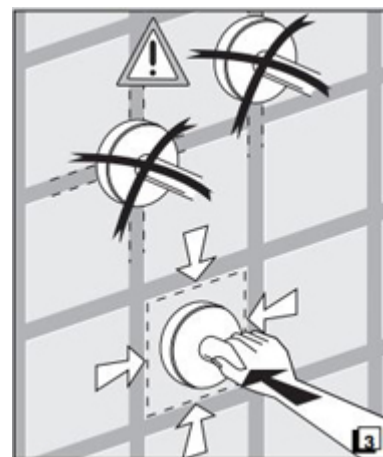

Glue Installation

CLEANING

Quality, technological processes and materials are the features that determine the high standards of our accessories.

However, to avoid surface alterations, it is necessary to follow a few guidelines.

Clean all finishes exclusively with soap and water, and dry with a soft cloth.

Do not use coarse cloths, abrasive products, acids, ammonia products, caustic substances, bleach or solvents.

In case of contact with these substances, rinse surfaces immediately and wipe dry.

Remember that even fumes can damage metal.

Wash accessories next to the toilet bowl at regular intervals to avoid corrosion.

Collection
Ellepi

Model |
Ellepi A44200
Ellepi A44260

Dimensions Metric
1 inch = 2.54 cm
1 inch = 25.4 mm

WS®
BATH
COLLECTIONS

1051 Lea Drive - Collegeville, PA 19426
Tel. 215 513 9400 - Fax 610 831 0215

www.ws bathcollections.com - info@ws bathcollections.com