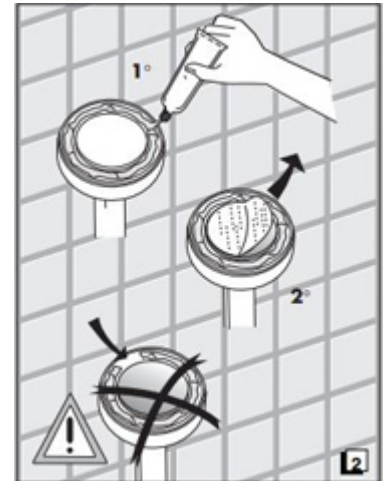

Glue Installation

CLEANING

Quality, technological processes and materials are the features that determine the high standards of our accessories.

However, to avoid surface alterations, it is necessary to follow a few guidelines.

Clean all finishes exclusively with soap and water, and dry with a soft cloth.

Do not use coarse cloths, abrasive products, acids, ammonia products, caustic substances, bleach or solvents.

In case of contact with these substances, rinse surfaces immediately and wipe dry.

Remember that even fumes can damage metal.

Wash accessories next to the toilet bowl at regular intervals to avoid corrosion.

Collection
Ellepi

Model |
Ellepi A44200
Ellepi A44260

Dimensions Metric
1 inch = 2.54 cm
1 inch = 25.4 mm

WS®
BATH
COLLECTIONS

1051 Lea Drive - Collegeville, PA 19426
Tel. 215 513 9400 - Fax 610 831 0215

www.ws bathcollections.com - info@ws bathcollections.com