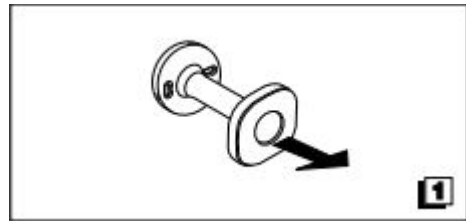

## Screw Installation

Remember that even fumes can damage metal.

Wash accessories next to the toilet bowl at regular intervals to avoid corrosion.

Collection  
Ellepi

Model |  
Ellepi A44200  
Ellepi A44260

Dimensions Metric  
1 inch = 2.54 cm  
1 inch = 25.4 mm