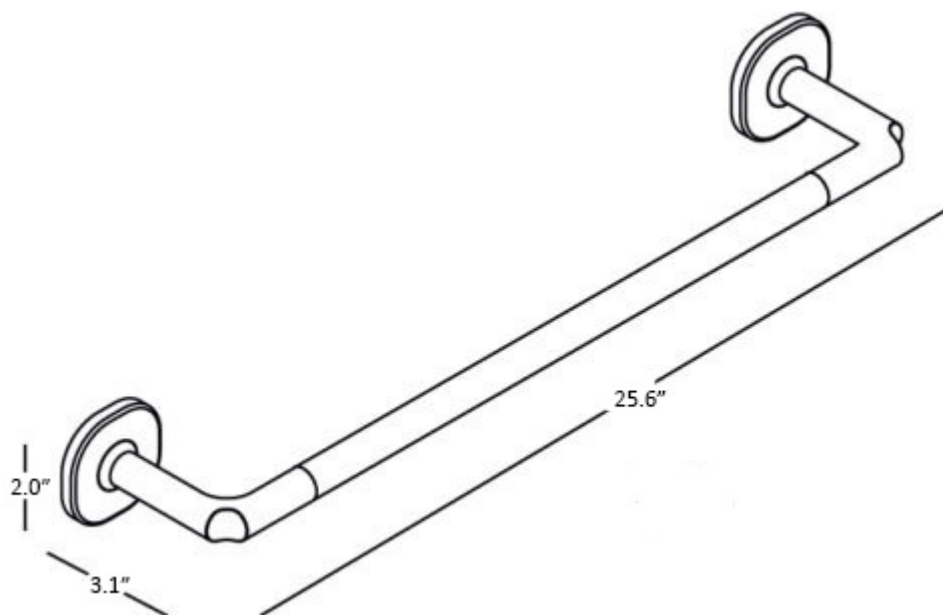

Features

- Towel Bar
- Available in 3 Finishes
- Solid Brass Base
- Available in Screw or Glue Installation
- Glue Installation (No Screws Required)

Ellepi A4418C

SKU# | Option:

- Ellepi A4418C CR | Polished Chrome
- Ellepi A4418C NE | Matte Black
- Ellepi A4418C WM | Matte White

Finishes

CR Polished Chrome

NE Matte Black

WM Matte White

Collection
Ellepi

Model |
Ellepi A4418C

Dimensions Metric

1 inch = 2.54 cm

1 inch = 25.4 mm

WS[®]
BATH
COLLECTIONS

1051 Lea Drive - Collegeville, PA 19426
Tel. 215 513 9400 - Fax 610 831 0215

www.ws bathcollections.com - info@ws bathcollectins.com

Product Specs Sheets

TECHNOLOGIES

Collection
Ellepi

Model |
Ellepi A4418E

Dimensions Metric

1 inch = 2.54 cm
1 inch = 25.4 mm

WS[®]
BATH
COLLECTIONS

1051 Lea Drive - Collegeville, PA 19426
Tel. 215 513 9400 - Fax 610 831 0215
www.ws bathcollections.com - info@ws bathcollections.com