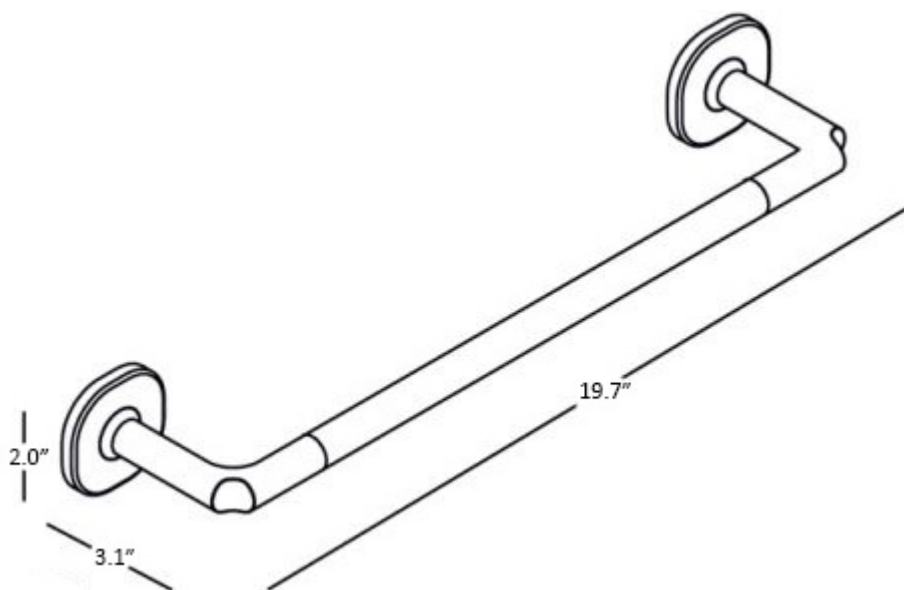

Features

- Towel Bar
- Available in 3 Finishes
- Solid Brass Base
- Available in Screw or Glue Installation
- Glue Installation (No Screws Required)

Ellepi A4418B

SKU# | Option:

- Ellepi A4418B CR | Polished Chrome
- Ellepi A4418B NE | Matte Black
- Ellepi A4418B WM | Matte White

Finishes

-  CR Polished Chrome
-  NE Matte Black
-  WM Matte White

<p><b>Collection</b> Ellepi</p>	<p><b>Model  </b> Ellepi A4418B</p>	<p>Dimensions Metric  <i>1 inch = 2.54 cm</i>  <i>1 inch = 25.4 mm</i></p>	 <p>1051 Lea Drive - Collegeville, PA 19426          Tel. 215 513 9400 - Fax 610 831 0215  <a href="http://www.ws bathcollections.com">www.ws bathcollections.com</a> - <a href="mailto:info@ws bathcollectins.com">info@ws bathcollectins.com</a></p>
-------------------------------------	---	--	---

## TECHNOLOGIES

Collection  
Ellepi

Model |  
Ellepi A4418B

Dimensions Metric

*1 inch = 2.54 cm*  
*1 inch = 25.4 mm*

**WS**<sup>®</sup>  
BATH  
COLLECTIONS

1051 Lea Drive - Collegeville, PA 19426  
Tel. 215 513 9400 - Fax 610 831 0215  
[www.ws bathcollections.com](http://www.ws bathcollections.com) - [info@ws bathcollections.com](mailto:info@ws bathcollections.com)