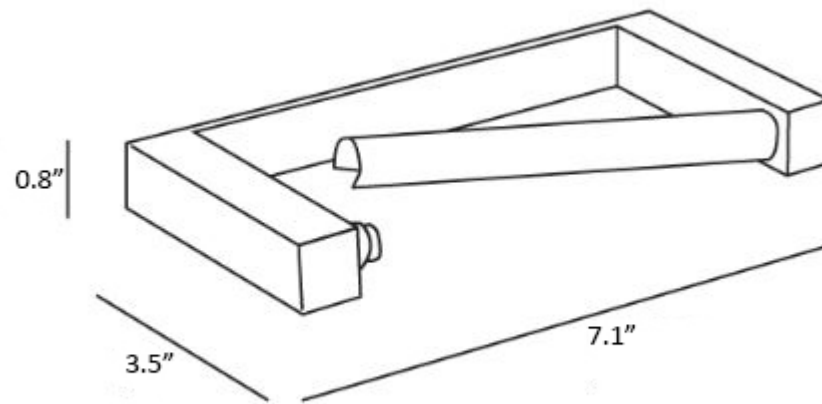

Collection
Divo

Model |
Divo A1525B

Dimensions Metric
1 inch = 2.54 cm
1 inch = 25.4 mm

1051 Lea Drive - Collegeville, PA 19426
Tel. 215 513 9400 - Fax 610 831 0215
www.ws bathcollections.com - info@ws bathcollectins.com

Product Specs Sheets

Collection
Divo

Model |
Divo A1525B

Dimensions Metric

1 inch = 2.54 cm
1 inch = 25.4 mm

WS[®]
BATH
COLLECTIONS

1051 Lea Drive - Collegeville, PA 19426
Tel. 215 513 9400 - Fax 610 831 0215
www.ws bathcollections.com - info@ws bathcollections.com