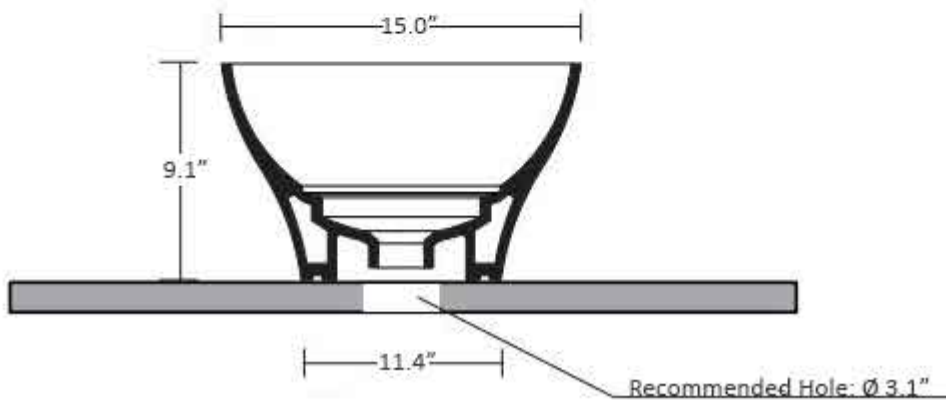

**Collection**  
Deco

**Model** |  
Deco 4803

Dimensions Metric

*1 inch = 2.54 cm*  
*1 inch = 25.4 mm*

**WS<sup>®</sup>**  
**BATH**  
**COLLECTIONS**

1051 Lea Drive - Collegeville, PA 19426  
Tel. 215 513 9400 - Fax 610 831 0215

[www.ws bathcollections.com](http://www.ws bathcollections.com) - [info@ws bathcollectins.com](mailto:info@ws bathcollectins.com)

Collection  
F geq

Model |  
F geq"6: 25

Dimensions Metric  
1 inch = 2.54 cm  
1 inch = 25.4 mm