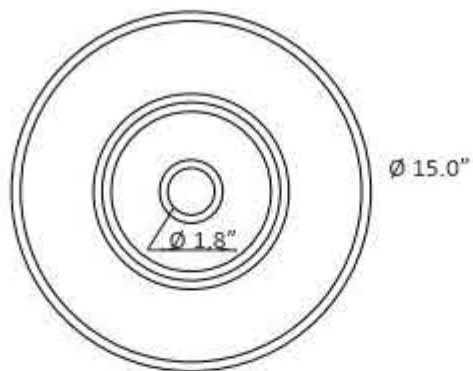

**Collection**  
Deco

**Model** |  
Deco 4803

Dimensions Metric

*1 inch = 2.54 cm*  
*1 inch = 25.4 mm*

**WS<sup>®</sup>**  
**BATH**  
**COLLECTIONS**

1051 Lea Drive - Collegeville, PA 19426  
Tel. 215 513 9400 - Fax 610 831 0215

[www.ws bathcollections.com](http://www.ws bathcollections.com) - [info@ws bathcollectins.com](mailto:info@ws bathcollectins.com)

Collection  
F geq

Model |  
F geq"6: 25

Dimensions Metric  
1 inch = 2.54 cm  
1 inch = 25.4 mm