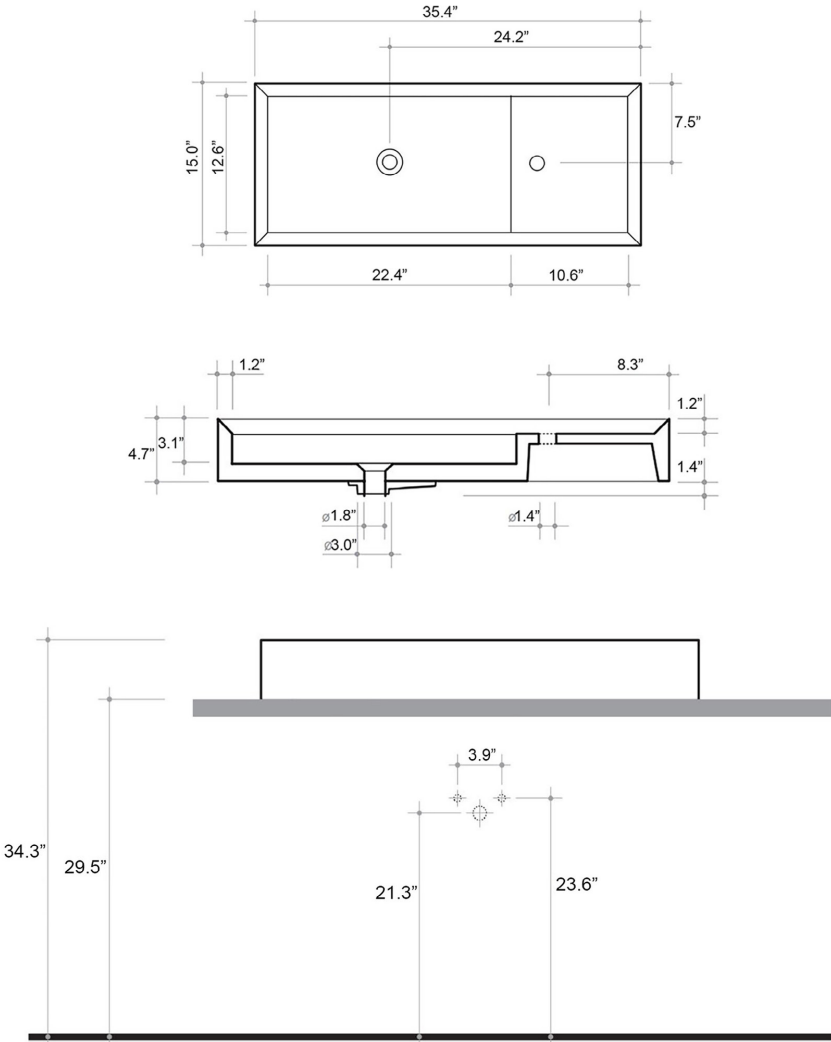

### SKU# | Options:

- Cut 90.38F.00 WG | No Faucet Hole, Glossy White
- Cut 90.38F.00 WM | No Faucet Hole, Matte White
- Cut 90.38F.00 BG | No Faucet Hole, Glossy Black
- Cut 90.38F.00 BM | No Faucet Hole, Matte Black
- Cut 90.38F.01 WG | Single Faucet Hole, Glossy White
- Cut 90.38F.01 WM | Single Faucet Hole, Matte White
- Cut 90.38F.01 BG | Single Faucet Hole, Glossy Black
- Cut 90.38F.01 BM | Single Faucet Hole, Matte Black

### Finishes:

-  Glossy White
-  Matte White
-  Glossy Black
-  Matte Black

\* WS Bath Collections reserves the right to revise dimensions or information on this sheet without notice

<b>Collection  </b> Cut	<b>Model  </b> Cut 90.38F - CTL03	Dimensions Metric <i>1 inch = 2.54 cm</i> <i>1 inch = 25.4 mm</i>	 1051 Lea Drive - Collegeville, PA 19426 Tel. 215 513 9400 - Fax 610 831 0215 <a href="http://www.ws bathcollections.com">www.ws bathcollections.com</a> - <a href="mailto:info@ws bathcollections.com">info@ws bathcollections.com</a>
----------------------------	--------------------------------------	---	---

**Collection |**  
Cut

**Model |**  
Cut 90.38F - CTL03

Dimensions Metric  
 1 inch = 2.54 cm  
 1 inch = 25.4 mm

1051 Lea Drive - Collegeville, PA 19426  
 Tel. 215 513 9400 - Fax 610 831 0215  
[www.ws bathcollections.com](http://www.ws bathcollections.com) - [info@ws bathcollections.com](mailto:info@ws bathcollections.com)

### Vessel/ countertop installation

Bolts

Silicone (*optional*)

Collection  
Cut

Model |  
Cut 90.38F - CTL03

Dimensions Metric  
*1 inch = 2.54 cm*  
*1 inch = 25.4 mm*

WS<sup>®</sup>  
BATH  
COLLECTIONS

1051 Lea Drive - Collegeville, PA 19426  
Tel. 215 513 9400 - Fax 610 831 0215  
[www.ws bathcollections.com](http://www.ws bathcollections.com) - [info@ws bathcollections.com](mailto:info@ws bathcollections.com)