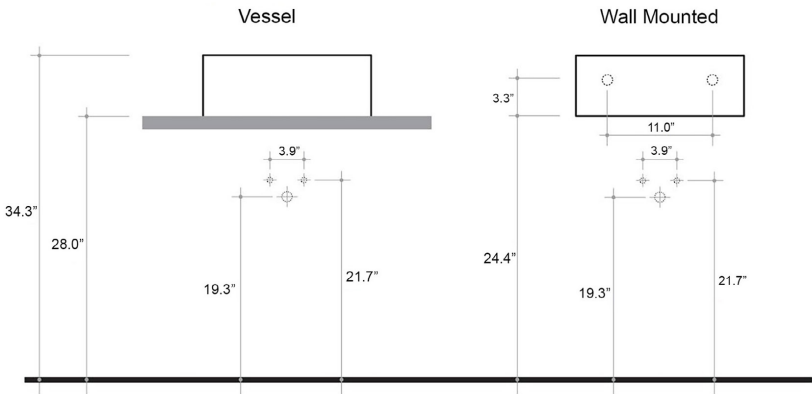

Related Items:

- WSBC 53991 | Push Waste Drain
- WSBC 53922 | Decorative Trap

SKU# | Options:

- Cut 60.45.00 WG | Glossy White, No Hole
- Cut 60.45.01 WG | Glossy White, Single Hole
- Cut 60.45.00 WM | Matte Black, No Hole
- Cut 60.45.01 WM | Matte Black, Single Hole
- Cut 60.45.00 BG | Glossy Black, No Hole
- Cut 60.45.01 BG | Glossy Black, Single Hole
- Cut 60.45.00 BM | Matte White, No Hole
- Cut 60.45.01 BM | Matte White, Single Hole

Finishes:

-  Glossy White
-  Matte White
-  Glossy Black
-  Matte Black

* WS Bath Collections reserves the right to revise dimensions or information on this sheet without notice

Collection Cut	Model Cut 60.45 - CTL04	Dimensions Metric <i>1 inch = 2.54 cm</i> <i>1 inch = 25.4 mm</i>	 1051 Lea Drive - Collegeville, PA 19426 Tel. 215 513 9400 - Fax 610 831 0215 www.ws bathcollections.com - info@ws bathcollections.com
----------------------------	-------------------------------------	---	---

Collection |
Cut

Model |
Cut 60.45 - CTL04

Dimensions Metric
1 inch = 2.54 cm
1 inch = 25.4 mm

1051 Lea Drive - Collegeville, PA 19426
Tel. 215 513 9400 - Fax 610 831 0215
www.ws bathcollections.com - info@ws bathcollections.com

Model |
E ww"82067"/"E VN26

Dimensions Metric
1 inch = 2.54 cm
1 inch = 25.4 mm

WS®
BATH
COLLECTIONS

1051 Lea Drive - Collegeville, PA 19426
Tel. 215 513 9400 - Fax 610 831 0215
www.ws bathcollections.com - info@ws bathcollections.com