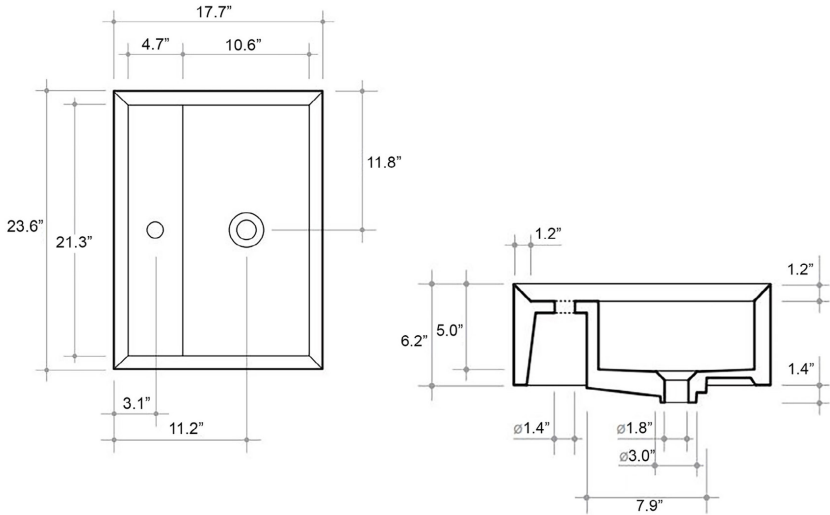

Related Items:

- WSBC 53991 | Push Waste Drain
- WSBC 53922 | Decorative Trap

SKU# | Options:

- Cut 60.45.00 WG | Glossy White, No Hole
- Cut 60.45.01 WG | Glossy White, Single Hole
- Cut 60.45.00 WM | Matte Black, No Hole
- Cut 60.45.01 WM | Matte Black, Single Hole
- Cut 60.45.00 BG | Glossy Black, No Hole
- Cut 60.45.01 BG | Glossy Black, Single Hole
- Cut 60.45.00 BM | Matte White, No Hole
- Cut 60.45.01 BM | Matte White, Single Hole

Finishes:

-  Glossy White
-  Matte White
-  Glossy Black
-  Matte Black

* WS Bath Collections reserves the right to revise dimensions or information on this sheet without notice

Collection Cut	Model Cut 60.45 - CTL04	Dimensions Metric <i>1 inch = 2.54 cm</i> <i>1 inch = 25.4 mm</i>	 1051 Lea Drive - Collegeville, PA 19426 Tel. 215 513 9400 - Fax 610 831 0215 www.ws bathcollections.com - info@ws bathcollections.com
----------------------------	-------------------------------------	---	---

Collection |
Cut

Model |
Cut 60.45 - CTL04

Dimensions Metric
1 inch = 2.54 cm
1 inch = 25.4 mm

1051 Lea Drive - Collegeville, PA 19426
Tel. 215 513 9400 - Fax 610 831 0215
www.ws bathcollections.com - info@ws bathcollections.com

Model |
E ww"82067"/"E VN26

Dimensions Metric
1 inch = 2.54 cm
1 inch = 25.4 mm

WS®
BATH
COLLECTIONS

1051 Lea Drive - Collegeville, PA 19426
Tel. 215 513 9400 - Fax 610 831 0215
www.ws bathcollections.com - info@ws bathcollections.com