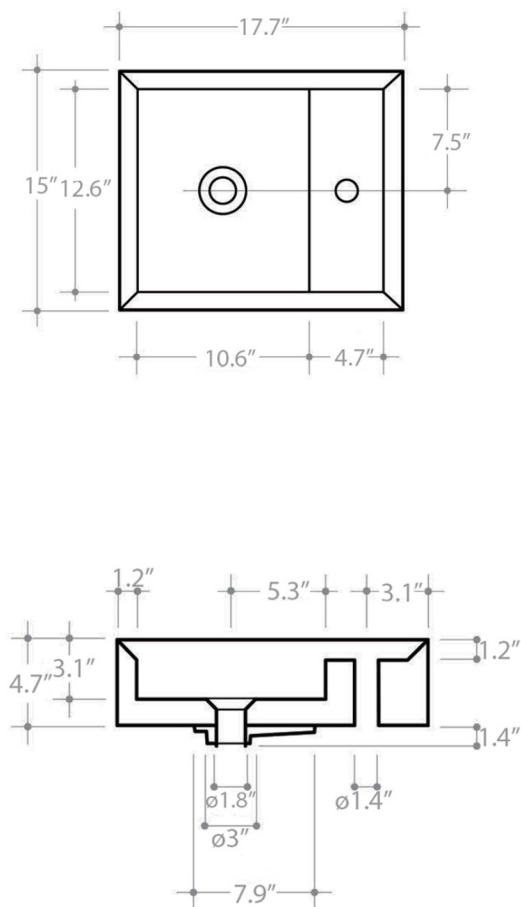

Features

- Ceramic
- With overflow
- Countertop (vessel) installation
- With faucet hole
- Inspired by the idea 'less is more' with streamlined lines and edge-cut profiles

Cut 45.38 - CTL01

SKU# | Option:

1 inch = 2.54 cm

1 inch = 25.4 mm

WS®
BATH
COLLECTIONS

1051 Lea Drive - Collegeville, PA 19426
Tel. 215 513 9400 - Fax 610 831 0215

www.ws bathcollections.com - info@ws bathcollectins.com

Bathroom Sink
 17.7" L x 15.0" W x 4.7" H
 With Overflow
 20 LBS
 Capacity Tank: 3 Lt.
 Vessel Installation

Collection
Cut

Model |
Cut 45.38

Dimensions Metric
 1 inch = 2.54 cm
 1 inch = 25.4 mm

WS[®]
BATH
COLLECTIONS

1051 Lea Drive - Collegeville, PA 19426
 Tel. 215 513 9400 - Fax 610 831 0215
www.ws bathcollections.com - info@ws bathcollections.com

1 inch = 2.54 cm
1 inch = 25.4 mm

WS[®]
BATH
COLLECTIONS

1051 Lea Drive - Collegeville, PA 19426
Tel. 215 513 9400 - Fax 610 831 0215

www.ws bathcollections.com - info@ws bathcollections.com