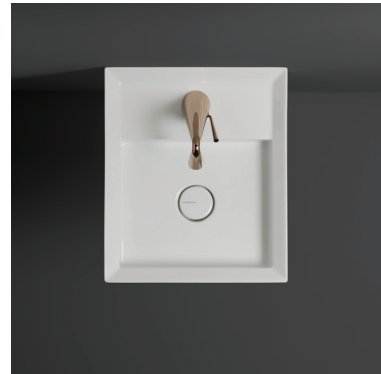

Features

- Ceramic
- With overflow
- Countertop (vessel) installation
- With faucet hole
- Inspired by the idea 'less is more' with streamlined lines and edge-cut profiles

Cut 45.38 - CTL01

SKU# | Option:

- Cut 45.38 - CTL01 WG | Glossy White
- Cut 45.38 - CTL01 WM | Matte White
- Cut 45.38 - CTL01 BG | Glossy Black
- Cut 45.38 - CTL01 BM | Matte Black

Collection
Cut

Model |
Cut 45.38 - CTL01

Dimensions Metric

1 inch = 2.54 cm

1 inch = 25.4 mm

WS®
BATH
COLLECTIONS

1051 Lea Drive - Collegeville, PA 19426
Tel. 215 513 9400 - Fax 610 831 0215

www.ws bathcollections.com - info@ws bathcollectins.com

Bathroom Sink
 17.7" L x 15.0" W x 4.7" H
 With Overflow
 20 LBS
 Capacity Tank: 3 Lt.
 Vessel Installation