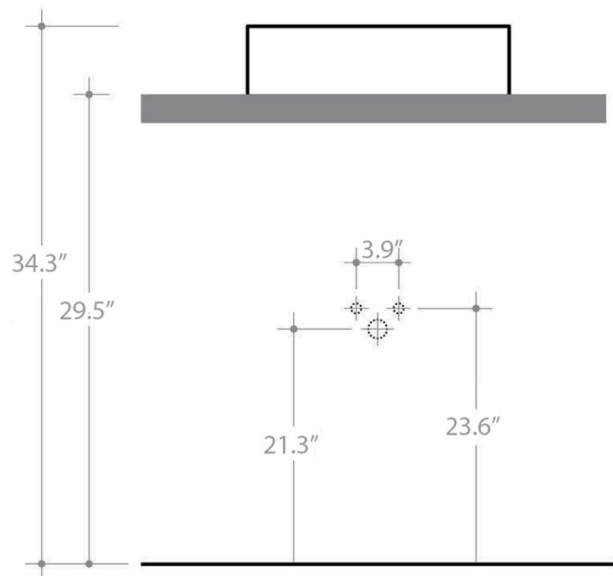

Features

- Ceramic
- With overflow
- Countertop (vessel) installation
- With faucet hole
- Inspired by the idea 'less is more' with streamlined lines and edge-cut profiles

Cut 45.38 - CTL01

SKU# | Option:

1 inch = 2.54 cm

1 inch = 25.4 mm

WS®
BATH
COLLECTIONS

1051 Lea Drive - Collegeville, PA 19426
Tel. 215 513 9400 - Fax 610 831 0215

www.ws bathcollections.com - info@ws bathcollectins.com

Bathroom Sink
 17.7" L x 15.0" W x 4.7" H
 With Overflow
 20 LBS
 Capacity Tank: 3 Lt.
 Vessel Installation

Collection
Cut

Model |
Cut 45.38

Dimensions Metric
 1 inch = 2.54 cm
 1 inch = 25.4 mm

WS[®]
BATH
COLLECTIONS

1051 Lea Drive - Collegeville, PA 19426
 Tel. 215 513 9400 - Fax 610 831 0215
www.ws bathcollections.com - info@ws bathcollections.com

1 inch = 2.54 cm
1 inch = 25.4 mm

WS[®]
BATH
COLLECTIONS

1051 Lea Drive - Collegeville, PA 19426
Tel. 215 513 9400 - Fax 610 831 0215

www.ws bathcollections.com - info@ws bathcollections.com