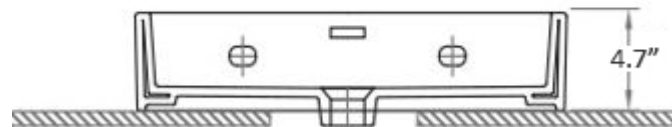

**Features**

- Ceramic
- Without overflow
- Countertop or wall-mount installation
- With faucet hole

**Contour 61060**

**SKU# | Option:**

- Contour 61060 WG | Gloss white

<p><b>Collection</b> Contour</p>	<p><b>Model</b>   Contour 61060</p>	<p>Dimensions Metric  <i>1 inch = 2.54 cm</i>  <i>1 inch = 25.4 mm</i></p>	 <p>1051 Lea Drive - Collegeville, PA 19426        Tel. 215 513 9400 - Fax 610 831 0215  <a href="http://www.ws bathcollections.com">www.ws bathcollections.com</a> - <a href="mailto:info@ws bathcollectins.com">info@ws bathcollectins.com</a></p>
--------------------------------------	---	--	---

Collection  
Contour

Model |  
Contour 61060

Dimensions Metric

1 inch = 2.54 cm  
1 inch = 25.4 mm

**WS**<sup>®</sup>  
BATH  
COLLECTIONS

1051 Lea Drive - Collegeville, PA 19426  
Tel. 215 513 9400 - Fax 610 831 0215