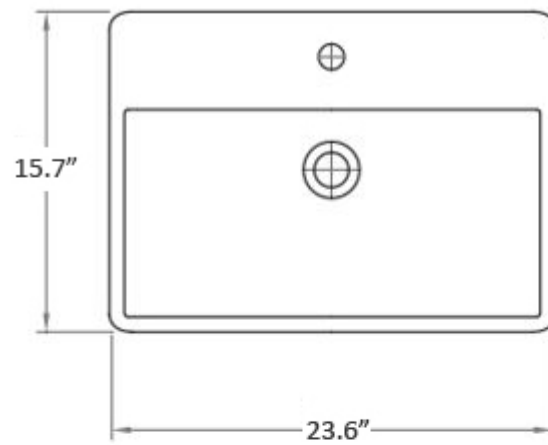

**Features**

- Ceramic
- Without overflow
- Countertop or wall-mount installation
- With faucet hole

**Contour 61060**

**SKU# | Option:**

- Contour 61060 WG | Gloss white

<p><b>Collection</b> Contour</p>	<p><b>Model</b>   Contour 61060</p>	<p>Dimensions Metric  <i>1 inch = 2.54 cm</i>  <i>1 inch = 25.4 mm</i></p>	 <p>1051 Lea Drive - Collegeville, PA 19426        Tel. 215 513 9400 - Fax 610 831 0215  <a href="http://www.ws bathcollections.com">www.ws bathcollections.com</a> - <a href="mailto:info@ws bathcollectins.com">info@ws bathcollectins.com</a></p>
--------------------------------------	---	--	---

Collection  
Contour

Model |  
Contour 61060

Dimensions Metric

1 inch = 2.54 cm  
1 inch = 25.4 mm

**WS**<sup>®</sup>  
BATH  
COLLECTIONS

1051 Lea Drive - Collegeville, PA 19426  
Tel. 215 513 9400 - Fax 610 831 0215

### Vessel/ countertop installation

Silicone (*optional*)

Collection  
Contour

Model |  
Contour 61060

Dimensions Metric  
*1 inch = 2.54 cm*  
*1 inch = 25.4 mm*

1051 Lea Drive - Collegeville, PA 19426  
Tel. 215 513 9400 - Fax 610 831 0215  
[www.ws bathcollections.com](http://www.ws bathcollections.com) - [info@ws bathcollections.com](mailto:info@ws bathcollections.com)