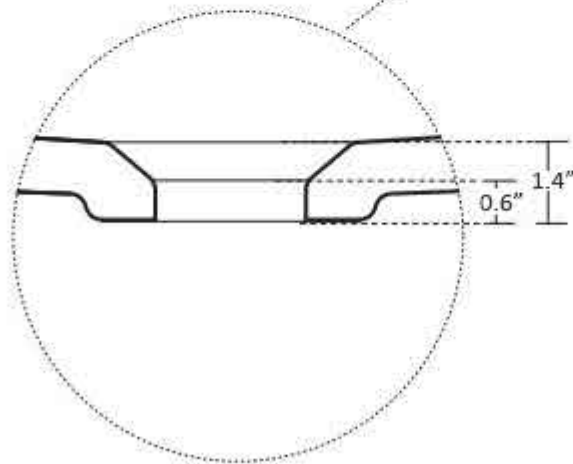

Features

- Ceramic
- Without overflow
- Countertop (vessel) installation
- Without faucet hole

Ciotola 4302

SKU# | Option:

- Ciotola 4302 | Gloss white

<p>Collection Ciotola</p>	<p>Model Ciotola 4302</p>	<p>Dimensions Metric <i>1 inch = 2.54 cm</i> <i>1 inch = 25.4 mm</i></p>	 <p>1051 Lea Drive - Collegeville, PA 19426 Tel. 215 513 9400 - Fax 610 831 0215 www.ws bathcollections.com - info@ws bathcollectins.com</p>
--------------------------------------	--	--	---

Collection
Ciotola

Model |
Ciotola 4302

Dimensions Metric
1 inch = 2.54 cm
1 inch = 25.4 mm

WS[®]
BATH
COLLECTIONS

1051 Lea Drive - Collegeville, PA 19426
Tel. 215 513 9400 - Fax 610 831 0215
www.ws bathcollections.com - info@ws bathcollections.com

MOUNTING HARDWARE

Wall-mount installation

Vessel/ countertop installation

Bolts

Silicone (*optional*)

Collection
Ciotola

Model |
Ciotola 4302

Dimensions Metric
1 inch = 2.54 cm
1 inch = 25.4 mm