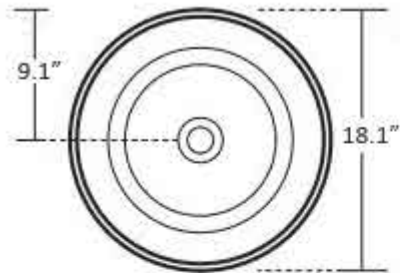

Features

- Ceramic
- Without overflow
- Countertop (vessel) installation
- Without faucet hole

Ciotola 4302

SKU# | Option:

- Ciotola 4302 | Gloss white

<p>Collection Ciotola</p>	<p>Model Ciotola 4302</p>	<p>Dimensions Metric <i>1 inch = 2.54 cm</i> <i>1 inch = 25.4 mm</i></p>	 <p>1051 Lea Drive - Collegeville, PA 19426 Tel. 215 513 9400 - Fax 610 831 0215 www.ws bathcollections.com - info@ws bathcollectins.com</p>
--------------------------------------	--	--	---

Collection
Ciotola

Model |
Ciotola 4302

Dimensions Metric
1 inch = 2.54 cm
1 inch = 25.4 mm

WS[®]
BATH
COLLECTIONS

1051 Lea Drive - Collegeville, PA 19426
Tel. 215 513 9400 - Fax 610 831 0215
www.ws bathcollections.com - info@ws bathcollections.com

MOUNTING HARDWARE

Wall-mount installation

Vessel/ countertop installation

Bolts

Silicone (*optional*)

Collection
Ciotola

Model |
Ciotola 4302

Dimensions Metric
1 inch = 2.54 cm
1 inch = 25.4 mm