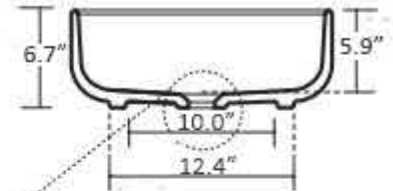

Features

- Ceramic
- Without overflow
- Countertop (vessel) installation
- Without faucet hole

Ciotola 4302

SKU# | Option:

- Ciotola 4302 | Gloss white

<p>Collection Ciotola</p>	<p>Model Ciotola 4302</p>	<p>Dimensions Metric <i>1 inch = 2.54 cm</i> <i>1 inch = 25.4 mm</i></p>	 <p>1051 Lea Drive - Collegeville, PA 19426 Tel. 215 513 9400 - Fax 610 831 0215 www.ws bathcollections.com - info@ws bathcollectins.com</p>
--------------------------------------	--	--	---

Collection
Ciotola

Model |
Ciotola 4302

Dimensions Metric
1 inch = 2.54 cm
1 inch = 25.4 mm

WS[®]
BATH
COLLECTIONS

1051 Lea Drive - Collegeville, PA 19426
Tel. 215 513 9400 - Fax 610 831 0215
www.ws bathcollections.com - info@ws bathcollections.com

MOUNTING HARDWARE

Wall-mount installation

Vessel/ countertop installation

Bolts

Silicone (*optional*)

Collection
Ciotola

Model |
Ciotola 4302

Dimensions Metric
1 inch = 2.54 cm
1 inch = 25.4 mm