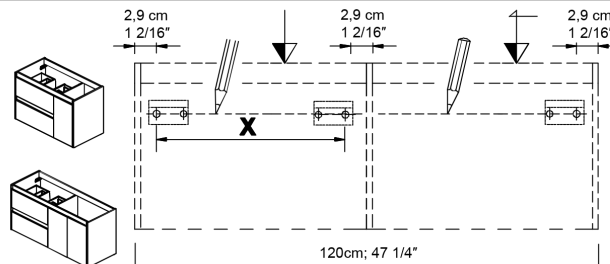

Installation Instructions

60cm; 23 5/8"
80cm; 31 1/2"
100cm; 39 3/8"

90cm; 35 7/16"

120cm; 47 1/4"

120cm; 47 1/4"

60cm; 23 5/8"
80cm; 31 1/2"
100cm; 39 3/8"

x2 x4 x4
BO-719

90cm; 35 7/16"

120cm; 47 1/4"

x3 x6 x6
BO-719

120cm; 47 1/4"

x4 x8 x8
BO-719

01.

Collection
Installation
Instructions

Model |
Ambra

Dimensions Metric

1 inch = 2.54 cm
1 inch = 25.4 mm

WS[®]
BATH
COLLECTIONS

1051 Lea Drive - Collegeville, PA 19426
Tel. 215 513 9400 - Fax 610 831 0215

www.wsbatchcollections.com - info@wsbatchcollections.com

02.

BO-719

02.1

04.2

04.3

04.4

04.5

Collection
Installation
Instructions

Model |
Ambra

Dimensions Metric
1 inch = 2.54 cm
1 inch = 25.4 mm

WS[®]
BATH
COLLECTIONS