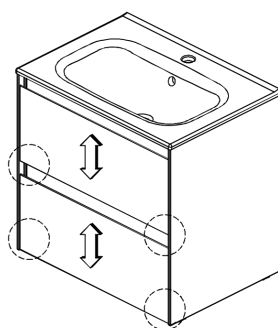

04.2

04.3

04.4

04.5

Collection
Installation
Instructions

Model |
Ambra

Dimensions Metric
1 inch = 2.54 cm
1 inch = 25.4 mm

WS[®]
BATH
COLLECTIONS

1051 Lea Drive - Collegeville, PA 19426
Tel. 215 513 9400 - Fax 610 831 0215
www.ws bathcollections.com - info@ws bathcollections.com

05.

06.

Collection
Installation
Instructions

Model |
Ambra

Dimensions Metric
1 inch = 2.54 cm
1 inch = 25.4 mm

Model |
Ambra

Dimensions Metric
1 inch = 2.54 cm
1 inch = 25.4 mm

WS[®]
BATH
COLLECTIONS

1051 Lea Drive - Collegeville, PA 19426
Tel. 215 513 9400 - Fax 610 831 0215
www.ws bathcollections.com - info@ws bathcollections.com