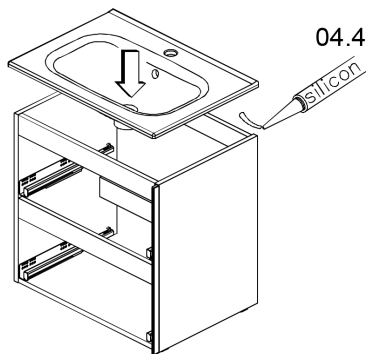

1 inch = 2.54 cm
1 inch = 25.4 mm

WS[®]
BATH
COLLECTIONS

1051 Lea Drive - Collegeville, PA 19426
Tel. 215 513 9400 - Fax 610 831 0215

www.wsbatchcollections.com - info@wsbatchcollections.com

02.

BO-719

02.1

02.2

03.

03.1

03.2

03.3

03.2
± 1cm
± 0 6/16"

04.

04.1

04.2

04.3

04.4

04.5

Collection
Installation
Instructions

Model |
Ambra

Dimensions Metric
1 inch = 2.54 cm
1 inch = 25.4 mm

WS[®]
BATH
COLLECTIONS

1051 Lea Drive - Collegeville, PA 19426
Tel. 215 513 9400 - Fax 610 831 0215
www.ws bathcollections.com - info@ws bathcollections.com

05.

06.

Collection
Installation
Instructions

Model |
Ambra

Dimensions Metric
1 inch = 2.54 cm
1 inch = 25.4 mm