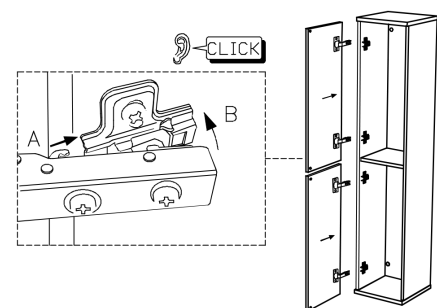

04.2

04.3

04.4

04.5

Collection
Installation
Instructions

Model |
Ambra

Dimensions Metric
1 inch = 2.54 cm
1 inch = 25.4 mm

WS[®]
BATH
COLLECTIONS

1051 Lea Drive - Collegeville, PA 19426
Tel. 215 513 9400 - Fax 610 831 0215
www.ws bathcollections.com - info@ws bathcollections.com

05.

06.

Collection
Installation
Instructions

Model |
Ambra

Dimensions Metric
1 inch = 2.54 cm
1 inch = 25.4 mm

WS[®]
BATH
COLLECTIONS

1051 Lea Drive - Collegeville, PA 19426
Tel. 215 513 9400 - Fax 610 831 0215
www.ws bathcollections.com - info@ws bathcollections.com

07.

90cm; 35 7/16"

120cm; 47 1/4"

Collection
Installation
Instructions

Model |
Ambra

Dimensions Metric
1 inch = 2.54 cm
1 inch = 25.4 mm

WS[®]
BATH
COLLECTIONS

1051 Lea Drive - Collegeville, PA 19426
Tel. 215 513 9400 - Fax 610 831 0215
www.ws bathcollections.com - info@ws bathcollections.com