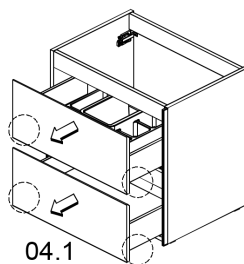

1 inch = 2.54 cm
1 inch = 25.4 mm

WS[®]
BATH
COLLECTIONS

1051 Lea Drive - Collegeville, PA 19426
Tel. 215 513 9400 - Fax 610 831 0215

www.wsbatchcollections.com - info@wsbatchcollections.com

02.

BO-719

02.1

02.2

03.

03.1

03.2

03.3

03.2
± 1cm
± 0 6/16"

04.

04.1

04.2

04.3

04.4

04.5

Collection
Installation
Instructions

Model |
Ambra

Dimensions Metric
1 inch = 2.54 cm
1 inch = 25.4 mm

WS[®]
BATH
COLLECTIONS

1051 Lea Drive - Collegeville, PA 19426
Tel. 215 513 9400 - Fax 610 831 0215
www.ws bathcollections.com - info@ws bathcollections.com

05.

06.

Collection
Installation
Instructions

Model |
Ambra

Dimensions Metric
1 inch = 2.54 cm
1 inch = 25.4 mm