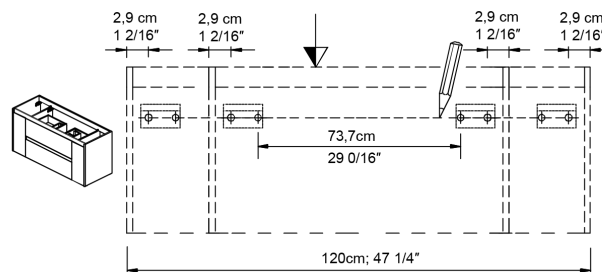

Installation Instructions

60cm; 23 5/8"
80cm; 31 1/2"
100cm; 39 3/8"

90cm; 35 7/16"

120cm; 47 1/4"

120cm; 47 1/4"

60cm; 23 5/8"
80cm; 31 1/2"
100cm; 39 3/8"

x2 x4 x4
BO-719

90cm; 35 7/16"

120cm; 47 1/4"

x3 x6 x6
BO-719

120cm; 47 1/4"

x4 x8 x8
BO-719

01.

Collection
Installation
Instructions

Model |
Ambra

Dimensions Metric

1 inch = 2.54 cm
1 inch = 25.4 mm

WS[®]
BATH
COLLECTIONS

1051 Lea Drive - Collegeville, PA 19426
Tel. 215 513 9400 - Fax 610 831 0215

www.wsbatchcollections.com - info@wsbatchcollections.com

02.

BO-719

02.1

04.2

04.3

04.4

04.5

Collection
Installation
Instructions

Model |
Ambra

Dimensions Metric
1 inch = 2.54 cm
1 inch = 25.4 mm

WS[®]
BATH
COLLECTIONS