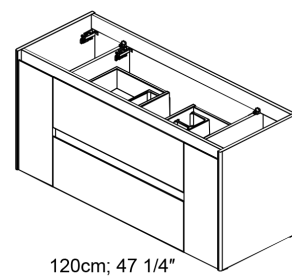

Installation Instructions

60cm; 23 5/8"
80cm; 31 1/2"
100cm; 39 3/8"

90cm; 35 7/16"

120cm; 47 1/4"

120cm; 47 1/4"

60cm; 23 5/8"
80cm; 31 1/2"
100cm; 39 3/8"

x2 x4 x4
BO-719

90cm; 35 7/16"

120cm; 47 1/4"

x3 x6 x6
BO-719

120cm; 47 1/4"

x4 x8 x8
BO-719

01.

Collection
Installation
Instructions

Model |
Ambra

Dimensions Metric

1 inch = 2.54 cm
1 inch = 25.4 mm

WS[®]
BATH
COLLECTIONS

1051 Lea Drive - Collegeville, PA 19426
Tel. 215 513 9400 - Fax 610 831 0215

www.wsbatchcollections.com - info@wsbatchcollections.com

02.

BO-719

02.1

04.2

04.3

04.4

04.5

Collection
Installation
Instructions

Model |
Ambra

Dimensions Metric
1 inch = 2.54 cm
1 inch = 25.4 mm

WS[®]
BATH
COLLECTIONS