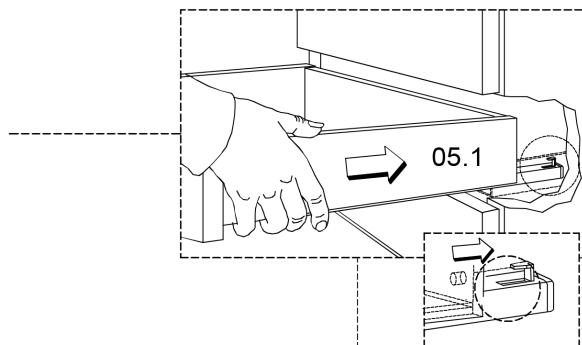

04.2

04.3

04.4

04.5

Collection
Installation
Instructions

Model |
Ambra

Dimensions Metric
1 inch = 2.54 cm
1 inch = 25.4 mm

WS[®]
BATH
COLLECTIONS

1051 Lea Drive - Collegeville, PA 19426
Tel. 215 513 9400 - Fax 610 831 0215
www.ws bathcollections.com - info@ws bathcollections.com

05.

06.

Collection
Installation
Instructions

Model |
Ambra

Dimensions Metric
1 inch = 2.54 cm
1 inch = 25.4 mm