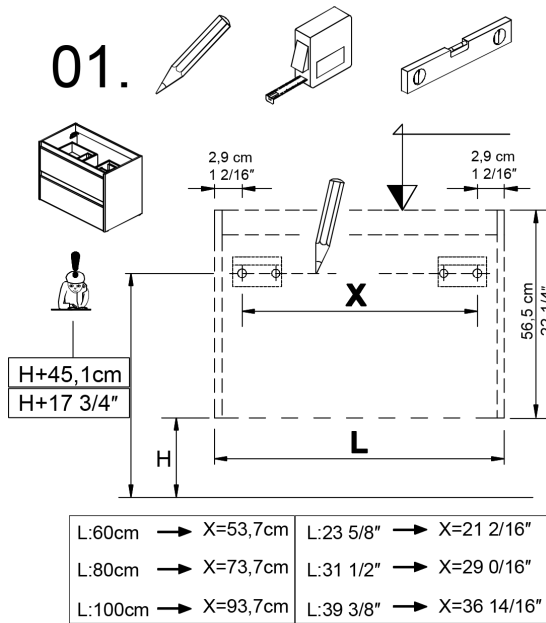

Installation Instructions

60cm; 23 5/8"
80cm; 31 1/2"
100cm; 39 3/8"

90cm; 35 7/16"

120cm; 47 1/4"

120cm; 47 1/4"

60cm; 23 5/8"
80cm; 31 1/2"
100cm; 39 3/8"

x2 x4 x4
BO-719

90cm; 35 7/16"

120cm; 47 1/4"

x3 x6 x6
BO-719

120cm; 47 1/4"

x4 x8 x8
BO-719

01.

Collection
Installation
Instructions

Model |
Ambra

Dimensions Metric

1 inch = 2.54 cm
1 inch = 25.4 mm

WS[®]
BATH
COLLECTIONS

1051 Lea Drive - Collegeville, PA 19426
Tel. 215 513 9400 - Fax 610 831 0215

www.wsbatchcollections.com - info@wsbatchcollections.com

02.

BO-719

02.1

04.2

04.3

04.4

04.5

Collection
Installation
Instructions

Model |
Ambra

Dimensions Metric
1 inch = 2.54 cm
1 inch = 25.4 mm

WS[®]
BATH
COLLECTIONS