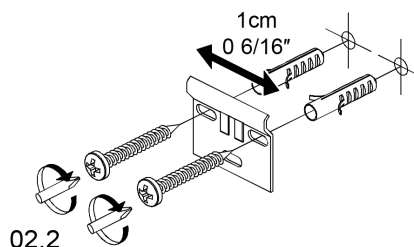

120cm; 47 1/4"

x3 x6 x6
BO-719

120cm; 47 1/4"

x4 x8 x8
BO-719

01.

Collection
Installation
Instructions

Model |
Ambra

Dimensions Metric

1 inch = 2.54 cm
1 inch = 25.4 mm

WS[®]
BATH
COLLECTIONS

1051 Lea Drive - Collegeville, PA 19426
Tel. 215 513 9400 - Fax 610 831 0215

www.wsbatchcollections.com - info@wsbatchcollections.com

02.

BO-719

02.1

02.2

03.

03.1

03.2

03.3

03.2
± 1cm
± 0 6/16"

04.

04.1

04.2

04.3

04.4

04.5

Collection
Installation
Instructions

Model |
Ambra

Dimensions Metric
1 inch = 2.54 cm
1 inch = 25.4 mm

WS[®]
BATH
COLLECTIONS