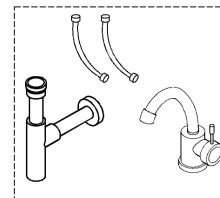

1 inch = 2.54 cm
1 inch = 25.4 mm

WS[®]
BATH
COLLECTIONS

1051 Lea Drive - Collegeville, PA 19426
Tel. 215 513 9400 - Fax 610 831 0215

www.wsbatchcollections.com - info@wsbatchcollections.com

02.

BO-719

02.1

02.2

03.

03.1

03.2

03.3

03.2
± 1cm
± 0 6/16"

04.

04.1

04.2

04.3

04.4

04.5

Collection
Installation
Instructions

Model |
Ambra

Dimensions Metric
1 inch = 2.54 cm
1 inch = 25.4 mm

WS[®]
BATH
COLLECTIONS

1051 Lea Drive - Collegeville, PA 19426
Tel. 215 513 9400 - Fax 610 831 0215
www.ws bathcollections.com - info@ws bathcollections.com

05.

06.

Collection
Installation
Instructions

Model |
Ambra

Dimensions Metric
1 inch = 2.54 cm
1 inch = 25.4 mm