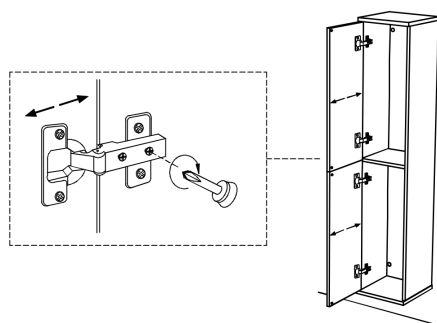

04.2

04.3

04.4

04.5

Collection
Installation
Instructions

Model |
Ambra

Dimensions Metric
1 inch = 2.54 cm
1 inch = 25.4 mm

WS[®]
BATH
COLLECTIONS

1051 Lea Drive - Collegeville, PA 19426
Tel. 215 513 9400 - Fax 610 831 0215
www.ws bathcollections.com - info@ws bathcollections.com

05.

06.

Collection
Installation
Instructions

Model |
Ambra

Dimensions Metric
1 inch = 2.54 cm
1 inch = 25.4 mm

WS[®]
BATH
COLLECTIONS

1051 Lea Drive - Collegeville, PA 19426
Tel. 215 513 9400 - Fax 610 831 0215
www.ws bathcollections.com - info@ws bathcollections.com

07.

90cm; 35 7/16"

120cm; 47 1/4"

Collection
Installation
Instructions

Model |
Ambra

Dimensions Metric
1 inch = 2.54 cm
1 inch = 25.4 mm

WS[®]
BATH
COLLECTIONS

1051 Lea Drive - Collegeville, PA 19426
Tel. 215 513 9400 - Fax 610 831 0215
www.ws bathcollections.com - info@ws bathcollections.com