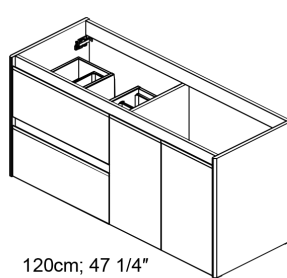

Installation Instructions

60cm; 23 5/8"
80cm; 31 1/2"
100cm; 39 3/8"

90cm; 35 7/16"

120cm; 47 1/4"

120cm; 47 1/4"

60cm; 23 5/8"
80cm; 31 1/2"
100cm; 39 3/8"

x2 x4 x4
BO-719

90cm; 35 7/16"

120cm; 47 1/4"

x3 x6 x6
BO-719

120cm; 47 1/4"

x4 x8 x8
BO-719

01.

Collection
Installation
Instructions

Model |
Ambra

Dimensions Metric

1 inch = 2.54 cm
1 inch = 25.4 mm

WS[®]
BATH
COLLECTIONS

1051 Lea Drive - Collegeville, PA 19426
Tel. 215 513 9400 - Fax 610 831 0215

www.wsbatchcollections.com - info@wsbatchcollections.com

02.

BO-719

02.1

04.2

04.3

04.4

04.5

Collection
Installation
Instructions

Model |
Ambra

Dimensions Metric
1 inch = 2.54 cm
1 inch = 25.4 mm

WS[®]
BATH
COLLECTIONS