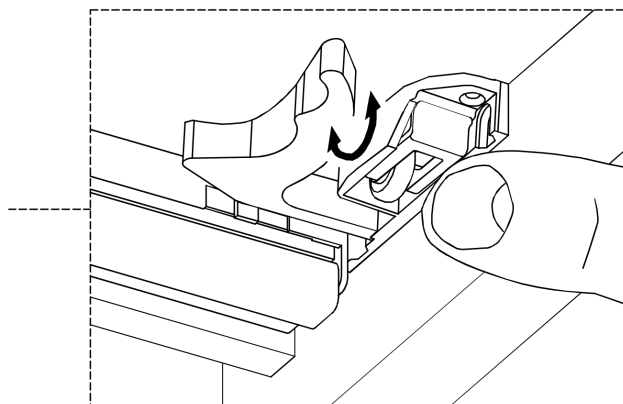

04.2

04.3

04.4

04.5

Collection
Installation
Instructions

Model |
Ambra

Dimensions Metric
1 inch = 2.54 cm
1 inch = 25.4 mm

WS[®]
BATH
COLLECTIONS

1051 Lea Drive - Collegeville, PA 19426
Tel. 215 513 9400 - Fax 610 831 0215
www.ws bathcollections.com - info@ws bathcollections.com

05.

06.

Collection
Installation
Instructions

Model |
Ambra

Dimensions Metric
1 inch = 2.54 cm
1 inch = 25.4 mm