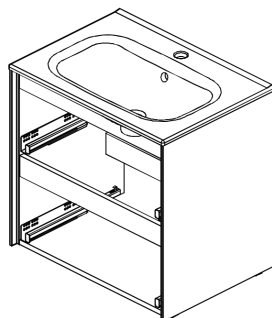

04.2

04.3

04.4

04.5

Collection
Installation
Instructions

Model |
Ambra

Dimensions Metric
1 inch = 2.54 cm
1 inch = 25.4 mm

WS[®]
BATH
COLLECTIONS

1051 Lea Drive - Collegeville, PA 19426
Tel. 215 513 9400 - Fax 610 831 0215
www.ws bathcollections.com - info@ws bathcollections.com

05.

06.

Collection
Installation
Instructions

Model |
Ambra

Dimensions Metric
1 inch = 2.54 cm
1 inch = 25.4 mm