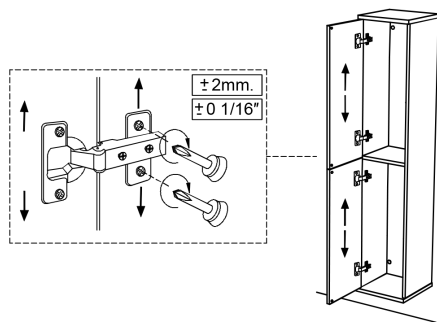

04.2

04.3

04.4

04.5

Collection
Installation
Instructions

Model |
Ambra

Dimensions Metric
1 inch = 2.54 cm
1 inch = 25.4 mm

WS[®]
BATH
COLLECTIONS

1051 Lea Drive - Collegeville, PA 19426
Tel. 215 513 9400 - Fax 610 831 0215
www.ws bathcollections.com - info@ws bathcollections.com

05.

06.

Collection
Installation
Instructions

Model |
Ambra

Dimensions Metric
1 inch = 2.54 cm
1 inch = 25.4 mm

WS[®]
BATH
COLLECTIONS

1051 Lea Drive - Collegeville, PA 19426
Tel. 215 513 9400 - Fax 610 831 0215
www.ws bathcollections.com - info@ws bathcollections.com

07.

90cm; 35 7/16"

120cm; 47 1/4"

Collection
Installation
Instructions

Model |
Ambra

Dimensions Metric
1 inch = 2.54 cm
1 inch = 25.4 mm

WS[®]
BATH
COLLECTIONS

1051 Lea Drive - Collegeville, PA 19426
Tel. 215 513 9400 - Fax 610 831 0215
www.ws bathcollections.com - info@ws bathcollections.com