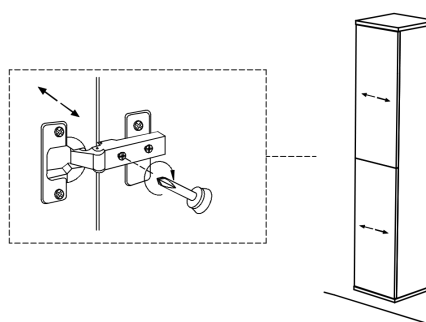

04.2

04.3

04.4

04.5

Collection
Installation
Instructions

Model |
Ambra

Dimensions Metric
1 inch = 2.54 cm
1 inch = 25.4 mm

WS[®]
BATH
COLLECTIONS

1051 Lea Drive - Collegeville, PA 19426
Tel. 215 513 9400 - Fax 610 831 0215
www.ws bathcollections.com - info@ws bathcollections.com

05.

06.

Collection
Installation
Instructions

Model |
Ambra

Dimensions Metric
1 inch = 2.54 cm
1 inch = 25.4 mm

WS[®]
BATH
COLLECTIONS

1051 Lea Drive - Collegeville, PA 19426
Tel. 215 513 9400 - Fax 610 831 0215
www.ws bathcollections.com - info@ws bathcollections.com

07.

90cm; 35 7/16"

120cm; 47 1/4"

Collection
Installation
Instructions

Model |
Ambra

Dimensions Metric
1 inch = 2.54 cm
1 inch = 25.4 mm

WS[®]
BATH
COLLECTIONS

1051 Lea Drive - Collegeville, PA 19426
Tel. 215 513 9400 - Fax 610 831 0215
www.ws bathcollections.com - info@ws bathcollections.com