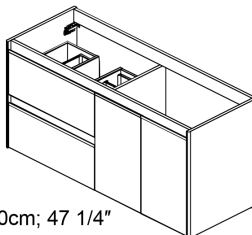

120cm; 47 1/4"