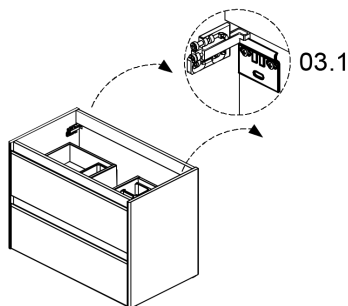

120cm; 47 1/4"

x3 x6 x6
BO-719

120cm; 47 1/4"

x4 x8 x8
BO-719

01.

Collection
Installation
Instructions

Model |
Ambra

Dimensions Metric

1 inch = 2.54 cm
1 inch = 25.4 mm

WS[®]
BATH
COLLECTIONS

1051 Lea Drive - Collegeville, PA 19426
Tel. 215 513 9400 - Fax 610 831 0215

www.wsbatchcollections.com - info@wsbatchcollections.com

02.

BO-719

02.1

02.2

03.

03.1

03.2

03.3

03.2
± 1cm
± 0 6/16"

04.

04.1

04.2

04.3

04.4

04.5

Collection
Installation
Instructions

Model |
Ambra

Dimensions Metric
1 inch = 2.54 cm
1 inch = 25.4 mm

WS[®]
BATH
COLLECTIONS