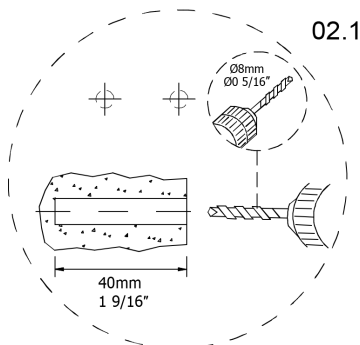

120cm; 47 1/4"

x3 x6 x6
BO-719

120cm; 47 1/4"

x4 x8 x8
BO-719

01.

Collection
Installation
Instructions

Model |
Ambra

Dimensions Metric

1 inch = 2.54 cm
1 inch = 25.4 mm

WS[®]
BATH
COLLECTIONS

1051 Lea Drive - Collegeville, PA 19426
Tel. 215 513 9400 - Fax 610 831 0215

www.wsbatchcollections.com - info@wsbatchcollections.com

02.

BO-719

02.1

04.2

04.3

04.4

04.5

Collection
Installation
Instructions

Model |
Ambra

Dimensions Metric
1 inch = 2.54 cm
1 inch = 25.4 mm

WS[®]
BATH
COLLECTIONS

Model |
Ambra

Dimensions Metric
1 inch = 2.54 cm
1 inch = 25.4 mm

WS[®]
BATH
COLLECTIONS

1051 Lea Drive - Collegeville, PA 19426
Tel. 215 513 9400 - Fax 610 831 0215
www.ws bathcollections.com - info@ws bathcollections.com