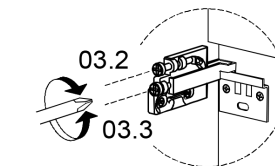

120cm; 47 1/4"

x3 x6 x6
BO-719

120cm; 47 1/4"

x4 x8 x8
BO-719

01.

Collection
Installation
Instructions

Model |
Ambra

Dimensions Metric

1 inch = 2.54 cm
1 inch = 25.4 mm

WS[®]
BATH
COLLECTIONS

1051 Lea Drive - Collegeville, PA 19426
Tel. 215 513 9400 - Fax 610 831 0215

www.wsbatchcollections.com - info@wsbatchcollections.com

02.

BO-719

02.1

02.2

03.

03.1

03.2

03.3

03.2
± 1cm
± 0 6/16"

04.

04.1

04.2

04.3

04.4

04.5

Collection
Installation
Instructions

Model |
Ambra

Dimensions Metric
1 inch = 2.54 cm
1 inch = 25.4 mm

WS[®]
BATH
COLLECTIONS