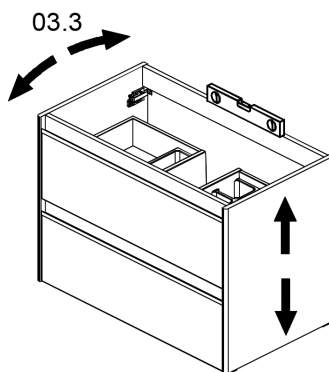

120cm; 47 1/4"

x3 x6 x6
BO-719

120cm; 47 1/4"

x4 x8 x8
BO-719

01.

Collection
Installation
Instructions

Model |
Ambra

Dimensions Metric

1 inch = 2.54 cm
1 inch = 25.4 mm

WS[®]
BATH
COLLECTIONS

1051 Lea Drive - Collegeville, PA 19426
Tel. 215 513 9400 - Fax 610 831 0215

www.wsbatchcollections.com - info@wsbatchcollections.com

02.

BO-719

02.1

02.2

03.

03.1

03.2

03.3

03.2
± 1cm
± 0 6/16"

04.

04.1

04.2

04.3

04.4

04.5

Collection
Installation
Instructions

Model |
Ambra

Dimensions Metric
1 inch = 2.54 cm
1 inch = 25.4 mm

WS[®]
BATH
COLLECTIONS