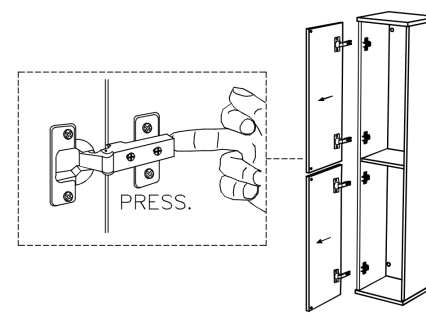

WS[®]
BATH
COLLECTIONS

1051 Lea Drive - Collegeville, PA 19426
Tel. 215 513 9400 - Fax 610 831 0215
www.ws bathcollections.com - info@ws bathcollections.com

07.

90cm; 35 7/16"

120cm; 47 1/4"

Collection
Installation
Instructions

Model |
Ambra

Dimensions Metric
1 inch = 2.54 cm
1 inch = 25.4 mm

WS[®]
BATH
COLLECTIONS

1051 Lea Drive - Collegeville, PA 19426
Tel. 215 513 9400 - Fax 610 831 0215
www.ws bathcollections.com - info@ws bathcollections.com