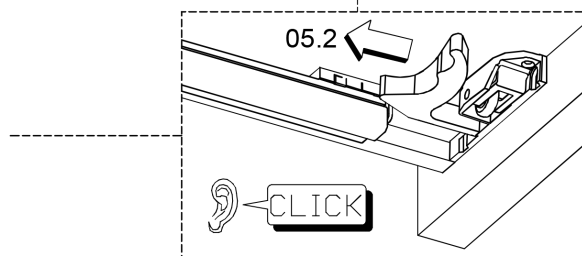

04.2

04.3

04.4

04.5

Collection
Installation
Instructions

Model |
Ambra

Dimensions Metric
1 inch = 2.54 cm
1 inch = 25.4 mm

WS[®]
BATH
COLLECTIONS

1051 Lea Drive - Collegeville, PA 19426
Tel. 215 513 9400 - Fax 610 831 0215
www.ws bathcollections.com - info@ws bathcollections.com

05.

06.

Collection
Installation
Instructions

Model |
Ambra

Dimensions Metric
1 inch = 2.54 cm
1 inch = 25.4 mm