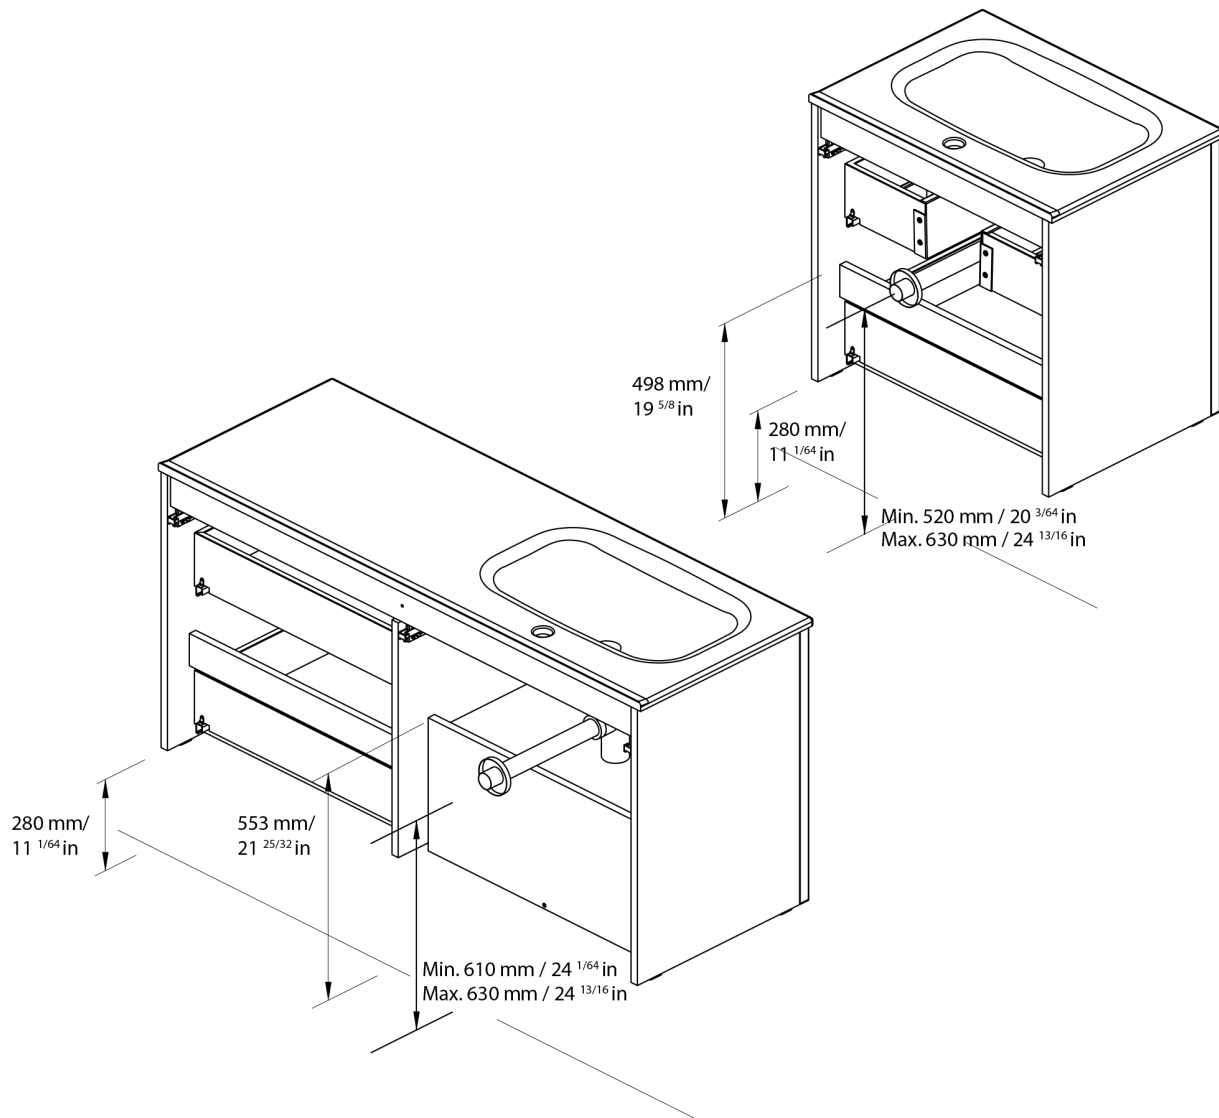

Technical information

STRUCTURE	MDF board in 58 in. continuous wrapping in 2D/ Cyclum Process.
FRONT	MDF board in 58 in. continuous wrapping in 2D/ Cyclum Process.
HANDLE	Integrated in the front of the furniture.
DRAWER	Drawers made in mokka textile poly laminate coated board with hidden partial extraction runners with soft close system. Includes organizer in upper drawer. Lower drawer useful space (widthxhighxdepth): 20 ^{1/16} x 4 ^{5/16} x 12 ^{2/4} in.
WALL HANGING BRACKET	Hidden hanging bracket of directly assembled with great resistance and depth regulations.
HINGE	105° opening, 1 ^{3/8} in. cap, easy assembly and soft close system.
LEGS	Metallic in bright chrome finish. (optional)
PIPE DEPTH	Pipe depth 2 ^{1/54} in.

Collection
Ambra

Model |
Ambra 120F DBL

Dimensions Metric
1 inch = 2.54 cm
1 inch = 25.4 mm

WS[®]
BATH
COLLECTIONS

1051 Lea Drive - Collegeville, PA 19426
Tel. 215 513 9400 - Fax 610 831 0215
www.ws bathcollections.com - info@ws bathcollections.com

ES

EN

Las cotas indicadas en los dibujos son en función de la altura de la pata del conjunto, en caso de que el mueble vaya suspendido y esta altura no se respete, dichas cotas también variarán.

Dimensions indicated in the drawing are based on the level of the whole leg, in case of wall hanging the furniture dimensions also may vary.