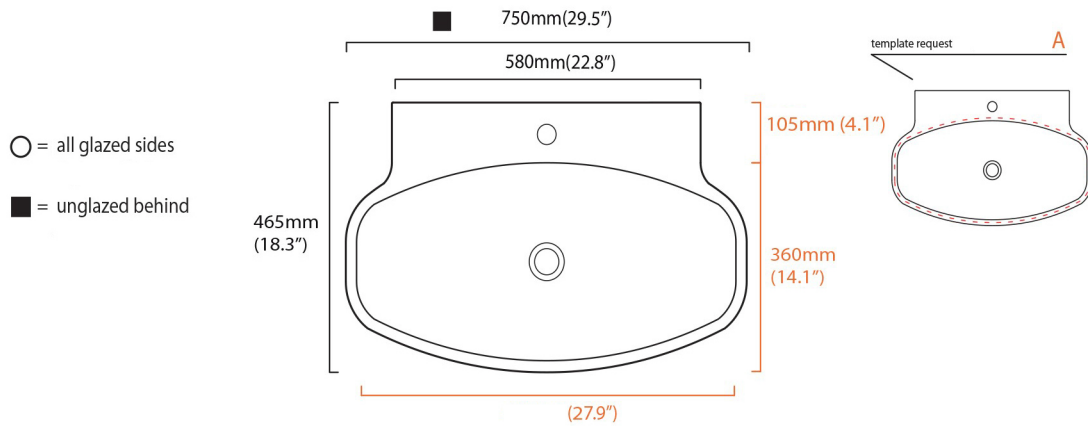

Features

- Ceramic
- With overflow
- Wall-mount installation
- With faucet hole

LVO 75W

SKU# | Option:

- LVO 75W | White

<p>Collection Ceramica</p>	<p>Model LVO 75W</p>	<p>Dimensions Metric <i>1 inch = 2.54 cm</i> <i>1 inch = 25.4 mm</i></p>	 <p>1051 Lea Drive - Collegeville, PA 19426 Tel. 215 513 9400 - Fax 610 831 0215 www.ws bathcollections.com - info@ws bathcollectins.com</p>
---------------------------------------	-----------------------------------	------------------------------------------------------------------------------------	-----------------------------------------------------------------------------------------------------------------------------------------------------------------------------------------------------------------------------------------------------------------------------------------------------------------------------------------------------

Collection
Ceramica

Model |
LVO 75W

Dimensions Metric

1 inch = 2.54 cm
1 inch = 25.4 mm

WS[®]
BATH
COLLECTIONS

1051 Lea Drive - Collegeville, PA 19426
Tel. 215 513 9400 - Fax 610 831 0215

www.ws bathcollections.com - info@ws bathcollections.com

MOUNTING HARDWARE

Wall-mount installation

Vessel/ countertop installation

Bolts

Silicone (*optional*)

Collection
Ceramica

Model |
LVO 75W

Dimensions Metric

1 inch = 2.54 cm
1 inch = 25.4 mm

WS[®]
BATH
COLLECTIONS

1051 Lea Drive - Collegeville, PA 19426
Tel. 215 513 9400 - Fax 610 831 0215

www.ws bathcollections.com - info@ws bathcollections.com