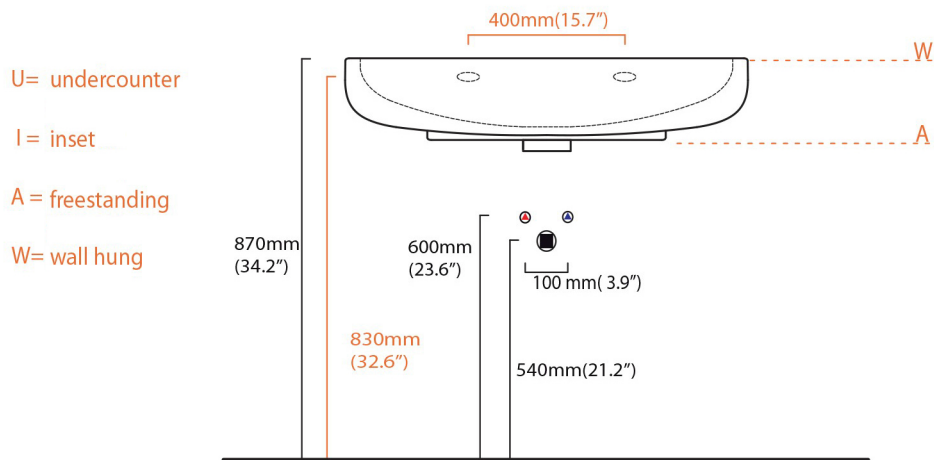

Features

- Ceramic
- With overflow
- Wall-mount installation
- With faucet hole

LVO 75W

SKU# | Option:

- LVO 75W | White

<p>Collection Ceramica</p>	<p>Model LVO 75W</p>	<p>Dimensions Metric <i>1 inch = 2.54 cm</i> <i>1 inch = 25.4 mm</i></p>	 <p>1051 Lea Drive - Collegeville, PA 19426 Tel. 215 513 9400 - Fax 610 831 0215 www.ws bathcollections.com - info@ws bathcollectins.com</p>
---------------------------------------	-----------------------------------	------------------------------------------------------------------------------------	-----------------------------------------------------------------------------------------------------------------------------------------------------------------------------------------------------------------------------------------------------------------------------------------------------------------------------------------------------

Collection
Ceramica

Model |
LVO 75W

Dimensions Metric

1 inch = 2.54 cm
1 inch = 25.4 mm

WS[®]
BATH
COLLECTIONS

1051 Lea Drive - Collegeville, PA 19426
Tel. 215 513 9400 - Fax 610 831 0215

www.ws bathcollections.com - info@ws bathcollections.com

MOUNTING HARDWARE

Wall-mount installation

Vessel/ countertop installation

Bolts

Silicone (*optional*)

Collection
Ceramica

Model |
LVO 75W

Dimensions Metric

1 inch = 2.54 cm
1 inch = 25.4 mm

WS[®]
BATH
COLLECTIONS

1051 Lea Drive - Collegeville, PA 19426
Tel. 215 513 9400 - Fax 610 831 0215

www.ws bathcollections.com - info@ws bathcollections.com