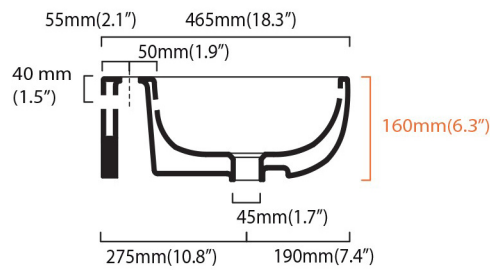

Features

- Ceramic
- With overflow
- Wall-mount installation
- With faucet hole

LVO 75W

SKU# | Option:

- LVO 75W | White

<p>Collection Ceramica</p>	<p>Model LVO 75W</p>	<p>Dimensions Metric <i>1 inch = 2.54 cm</i> <i>1 inch = 25.4 mm</i></p>	 <p>1051 Lea Drive - Collegeville, PA 19426 Tel. 215 513 9400 - Fax 610 831 0215 www.ws bathcollections.com - info@ws bathcollectins.com</p>
---------------------------------------	-----------------------------------	------------------------------------------------------------------------------------	-----------------------------------------------------------------------------------------------------------------------------------------------------------------------------------------------------------------------------------------------------------------------------------------------------------------------------------------------------

Collection
Ceramica

Model |
LVO 75W

Dimensions Metric

1 inch = 2.54 cm
1 inch = 25.4 mm

WS[®]
BATH
COLLECTIONS

1051 Lea Drive - Collegeville, PA 19426
Tel. 215 513 9400 - Fax 610 831 0215

www.ws bathcollections.com - info@ws bathcollections.com

MOUNTING HARDWARE

Wall-mount installation

Vessel/ countertop installation

Bolts

Silicone (*optional*)

Collection
Ceramica

Model |
LVO 75W

Dimensions Metric

1 inch = 2.54 cm
1 inch = 25.4 mm

WS[®]
BATH
COLLECTIONS

1051 Lea Drive - Collegeville, PA 19426
Tel. 215 513 9400 - Fax 610 831 0215

www.ws bathcollections.com - info@ws bathcollections.com