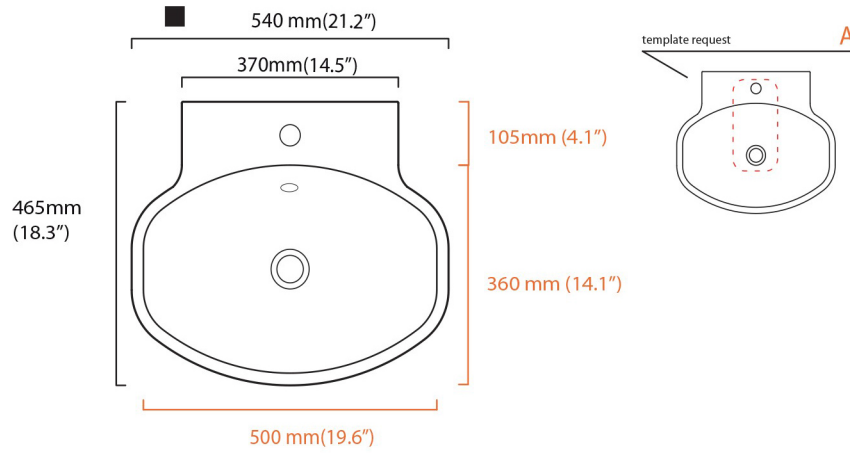

1 inch = 2.54 cm

1 inch = 25.4 mm

WS[®]
BATH
COLLECTIONS

1051 Lea Drive - Collegeville, PA 19426
Tel. 215 513 9400 - Fax 610 831 0215

www.ws bathcollections.com - info@ws bathcollectins.com

○ = all glazed sides

■ = unglazed behind

U= undercounter

I = inset

A = freestanding

W= wall hung

Collection
Ceramica

Model |
LVO 54W

Dimensions Metric

1 inch = 2.54 cm
1 inch = 25.4 mm

WS[®]
BATH
COLLECTIONS

1051 Lea Drive - Collegeville, PA 19426
Tel. 215 513 9400 - Fax 610 831 0215

www.ws bathcollections.com - info@ws bathcollections.com

We recommend the following items that work with your sink.

Wall-mount installation

Bolts

Vessel/ countertop installation

Silicone (*optional*)

Collection
Ceramica

Model |
LVO 5 4W

Dimensions Metric

1 inch = 2.54 cm
1 inch = 25.4 mm