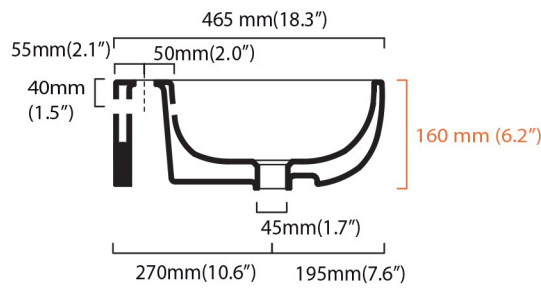

1 inch = 2.54 cm

1 inch = 25.4 mm

WS[®]
BATH
COLLECTIONS

1051 Lea Drive - Collegeville, PA 19426
Tel. 215 513 9400 - Fax 610 831 0215

www.ws bathcollections.com - info@ws bathcollectins.com

○ = all glazed sides

■ = unglazed behind

U= undercounter

I = inset

A = freestanding

W= wall hung

Collection
Ceramica

Model |
LVO 54W

Dimensions Metric

1 inch = 2.54 cm
1 inch = 25.4 mm

WS[®]
BATH
COLLECTIONS

1051 Lea Drive - Collegeville, PA 19426
Tel. 215 513 9400 - Fax 610 831 0215

www.ws bathcollections.com - info@ws bathcollections.com

We recommend the following items that work with your sink.

Wall-mount installation

Bolts

Vessel/ countertop installation

Silicone (*optional*)

Collection
Ceramica

Model |
LVO 5 4W

Dimensions Metric

1 inch = 2.54 cm
1 inch = 25.4 mm