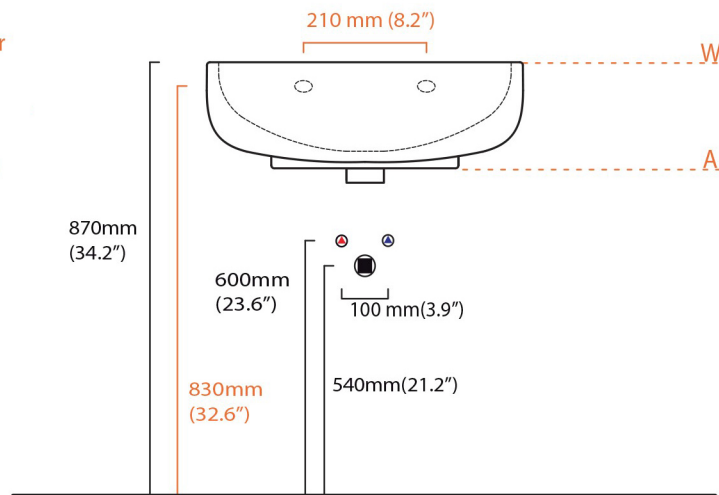

1 inch = 2.54 cm

1 inch = 25.4 mm

WS[®]
BATH
COLLECTIONS

1051 Lea Drive - Collegeville, PA 19426
Tel. 215 513 9400 - Fax 610 831 0215

www.ws bathcollections.com - info@ws bathcollectins.com

○ = all glazed sides

■ = unglazed behind

U= undercounter

I = inset

A = freestanding

W= wall hung

Collection
Ceramica

Model |
LVO 54W

Dimensions Metric

1 inch = 2.54 cm
1 inch = 25.4 mm

WS[®]
BATH
COLLECTIONS

1051 Lea Drive - Collegeville, PA 19426
Tel. 215 513 9400 - Fax 610 831 0215

www.ws bathcollections.com - info@ws bathcollections.com

We recommend the following items that work with your sink.

Wall-mount installation

Bolts

Vessel/ countertop installation

Silicone (*optional*)

Collection
Ceramica

Model |
LVO 5 4W

Dimensions Metric

1 inch = 2.54 cm
1 inch = 25.4 mm