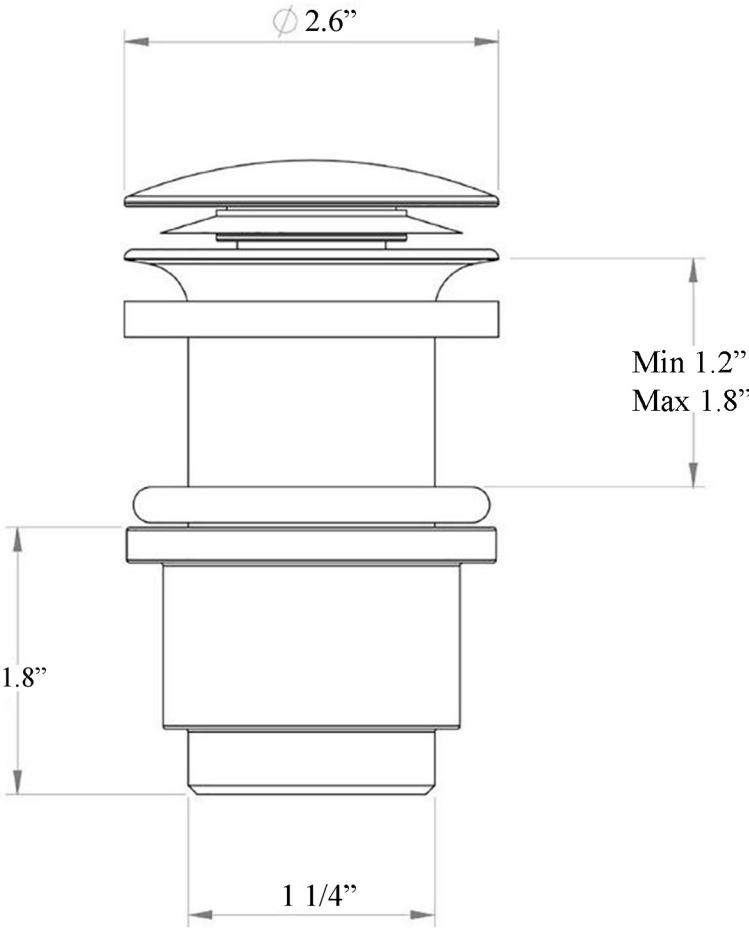

### Features

- Push Waste Drain (Click Clack)
- Click Clack: It Opens And Closes With The Click Of A Finger
- With Overflow
- Works With Sinks That Have Overflow
- Adaptable Height: 1.2" min - 1.8" max H
- Available in 4 Finishes
- Solid Brass Base
- Made in Italy

### Related Items:

- WSBC 53922 | Decorative Trap

\* WS Bath Collections reserves the right to revise dimensions or information on this sheet without notice

<b>Collection</b> WSBC Drains and Traps	<b>Model  </b> WSBC 53993	<b>Dimensions Metric</b> <i>1 inch = 2.54 cm</i> <i>1 inch = 25.4 mm</i>	 1051 Lea Drive - Collegeville, PA 19426 Tel. 215 513 9400 - Fax 610 831 0215 <a href="http://www.ws bathcollections.com">www.ws bathcollections.com</a> - <a href="mailto:info@ws bathcollections.com">info@ws bathcollections.com</a>
--	------------------------------	--	---

Push Waste Drain (Click Clack) with Overflow

WSBC 53993

\* WS Bath Collections reserves the right to revise dimensions or information on this sheet without notice

**Collection |**  
WSBC Drains and Traps

**Model |**  
WSBC 53993

Dimensions Metric  
*1 inch = 2.54 cm*  
*1 inch = 25.4 mm*

1051 Lea Drive - Collegeville, PA 19426  
Tel. 215 513 9400 - Fax 610 831 0215  
[www.ws bathcollections.com](http://www.ws bathcollections.com) - [info@ws bathcollections.com](mailto:info@ws bathcollections.com)