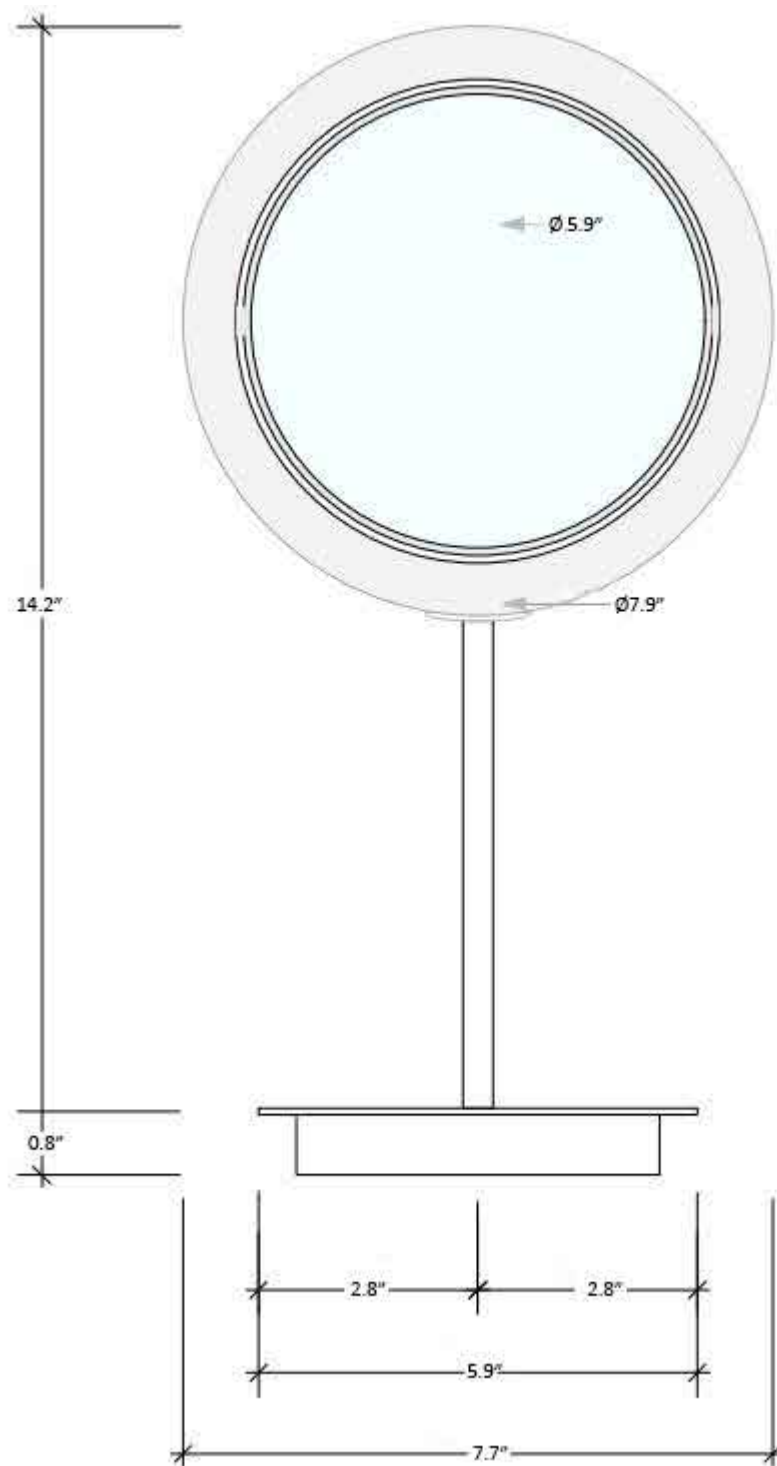

## SKU# | Option:

- WS 15 Touch | Magnification 5X

<b>Collection</b> Spiegel	<b>Model  </b> WS 15 Touch	<b>Dimensions Metric</b> <i>1 inch = 2.54 cm</i> <i>1 inch = 25.4 mm</i>	 1051 Lea Drive - Collegeville, PA 19426 Tel. 215 513 9400 - Fax 610 831 0215 <a href="http://www.ws bathcollections.com">www.ws bathcollections.com</a> - <a href="mailto:info@ws bathcollectins.com">info@ws bathcollectins.com</a>
------------------------------	-------------------------------	--	---

# Product Specs Sheets

Collection  
Spiegel

Model |  
WS 15 Touch

Dimensions Metric  
1 inch = 2.54 cm  
1 inch = 25.4 mm

**WS** BATH  
COLLECTIONS

1051 Lea Drive - Collegeville, PA 19426  
Tel. 215 513 9400 - Fax 610 831 0215  
[www.ws bathcollections.com](http://www.ws bathcollections.com) - [info@ws bathcollections.com](mailto:info@ws bathcollections.com)

# Product Specs Sheets

Type of Mirror	Cosmetic Mirror Illuminated
Magnification	5 X
Shape	Round
Dimension	14.2" x Ø7.9" (Outer Frame)
Dimension of Mirror	Ø5.9"
Switching Function	On/Off Switch. Auto-off after 10 minutes. Includes 3 x AA Batteries
Weight	3 LBS
Raw Material	Brass, Satinised Glass, and Acrylic
Surface	Chrome. Nickel Satin
Lamp Details	36 x LED. 2.8W. 15000h; Light Color Infinitely Adjustable
Lamp Color	2900K - 6000k ; (warm, neutral, cold)
Location	Indoor

Collection  
Spiegel

**Model |**  
WS 15 Touch

Dimensions Metric  
*1 inch = 2.54 cm*  
*1 inch = 25.4 mm*

**WS<sup>®</sup>**  
**BATH**  
**COLLECTIONS**

1051 Lea Drive - Collegeville, PA 19426  
Tel. 215 513 9400 - Fax 610 831 0215  
[www.ws bathcollections.com](http://www.ws bathcollections.com) - [info@ws bathcollections.com](mailto:info@ws bathcollections.com)