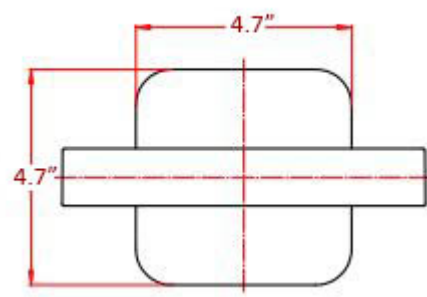

### SKU# | Option:

- Imago 1095.060.13 | Magnification 7X / 3X

**Collection**  
Imago

**Model |**  
Imago 1095.060.13

Dimensions Metric

*1 inch = 2.54 cm*

*1 inch = 25.4 mm*

**WS**<sup>®</sup>  
**BATH**  
**COLLECTIONS**

# Product Specs Sheets

Collection  
Imago

Model |  
Imago 1095.060.13

Dimensions Metric  
*1 inch = 2.54 cm*  
*1 inch = 25.4 mm*

**WS**<sup>®</sup>  
BATH  
COLLECTIONS

1051 Lea Drive - Collegeville, PA 19426  
Tel. 215 513 9400 - Fax 610 831 0215  
[www.ws bathcollections.com](http://www.ws bathcollections.com) - [info@ws bathcollections.com](mailto:info@ws bathcollections.com)