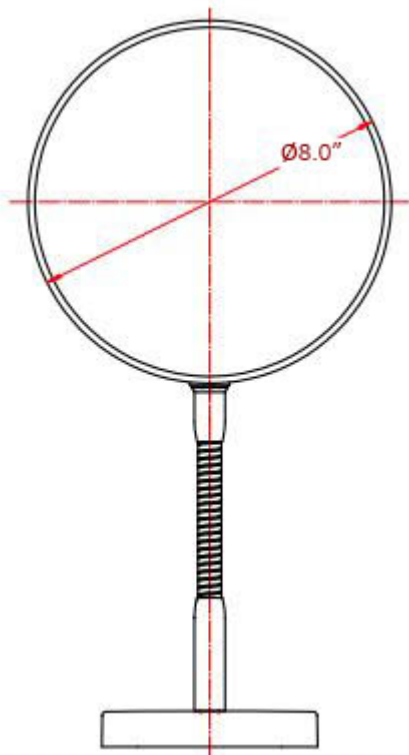

## Features

- Magnifying Makeup Mirror
- 7x Magnifying Glass, 3x on Reverse Side
- LED Lighted, Luminous Color (Cold: 6,000 K, Warm: 3,000 K)
- Continuously Dimmable
- With Cord and Plug
- Made of Solid Brass, Finished in Chrome

### SKU# | Option:

- Imago 1095.060.13 | Magnification 7X / 3X

**Collection**  
Imago

**Model |**  
Imago 1095.060.13

Dimensions Metric

*1 inch = 2.54 cm*

*1 inch = 25.4 mm*

**WS**<sup>®</sup>  
**BATH**  
**COLLECTIONS**

# Product Specs Sheets

Collection  
Imago

Model |  
Imago 1095.060.13

Dimensions Metric  
*1 inch = 2.54 cm*  
*1 inch = 25.4 mm*

**WS**<sup>®</sup>  
BATH  
COLLECTIONS

1051 Lea Drive - Collegeville, PA 19426  
Tel. 215 513 9400 - Fax 610 831 0215  
[www.ws bathcollections.com](http://www.ws bathcollections.com) - [info@ws bathcollections.com](mailto:info@ws bathcollections.com)