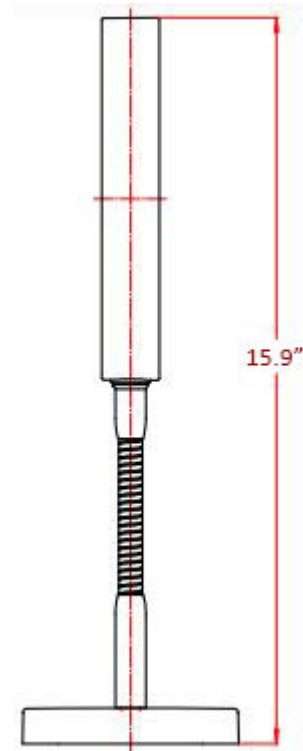

## Features

- Magnifying Makeup Mirror
- 7x Magnifying Glass, 3x on Reverse Side
- LED Lighted, Luminous Color (Cold: 6,000 K, Warm: 3,000 K)
- Continuously Dimmable
- With Cord and Plug
- Made of Solid Brass, Finished in Chrome

## Imago 1095.060.13

### SKU# | Option:

- Imago 1095.060.13 | Magnification 7X / 3X

**Collection**  
Imago

**Model |**  
Imago 1095.060.13

Dimensions Metric

*1 inch = 2.54 cm*

*1 inch = 25.4 mm*

**WS**<sup>®</sup>  
**BATH**  
**COLLECTIONS**

# Product Specs Sheets

Collection  
Imago

Model |  
Imago 1095.060.13

Dimensions Metric  
*1 inch = 2.54 cm*  
*1 inch = 25.4 mm*

**WS**<sup>®</sup>  
BATH  
COLLECTIONS

1051 Lea Drive - Collegeville, PA 19426  
Tel. 215 513 9400 - Fax 610 831 0215  
[www.ws bathcollections.com](http://www.ws bathcollections.com) - [info@ws bathcollections.com](mailto:info@ws bathcollections.com)