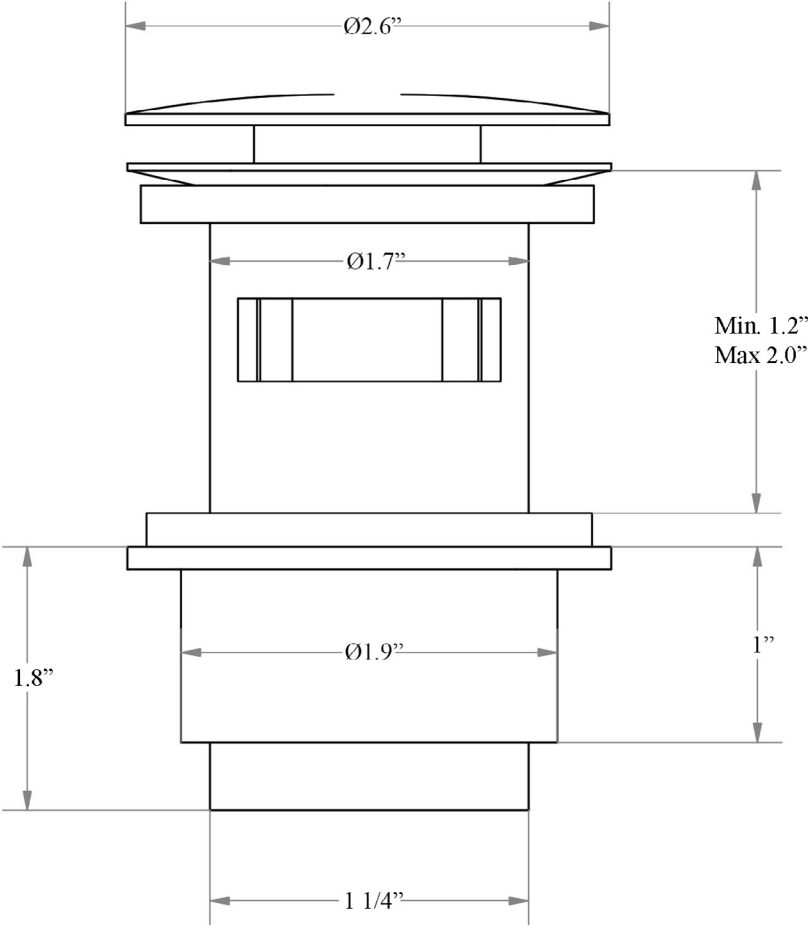

WSBC 53991

Features

- Push Waste Drain (Click Clack)
- Click Clack: It Opens And Closes With The Click Of A Finger
- With Overflow
- Works With Sinks That Have Overflow
- Adaptable Height: 1.2" min - 2.0" max H
- Available in 4 Finishes
- Solid Brass Base
- Made in Italy

Related Items:

- WSBC 53922 | Decorative Trap

* WS Bath Collections reserves the right to revise dimensions or information on this sheet without notice

Collection WSBC Fittings	Model WSBC 53991	Dimensions Metric <i>1 inch = 2.54 cm</i> <i>1 inch = 25.4 mm</i>	 1051 Lea Drive - Collegeville, PA 19426 Tel. 215 513 9400 - Fax 610 831 0215 www.ws bathcollections.com - info@ws bathcollectins.com
------------------------------------	------------------------------	--	---

Push Waste Drain (Click Clack) with Overflow

WSBC 53991

Collection |
WSBC Fittings

Model |
WSBC 53991

Dimensions Metric
1 inch = 2.54 cm
1 inch = 25.4 mm

1051 Lea Drive - Collegeville, PA 19426
Tel. 215 513 9400 - Fax 610 831 0215
www.ws bathcollections.com - info@ws bathcollectins.com