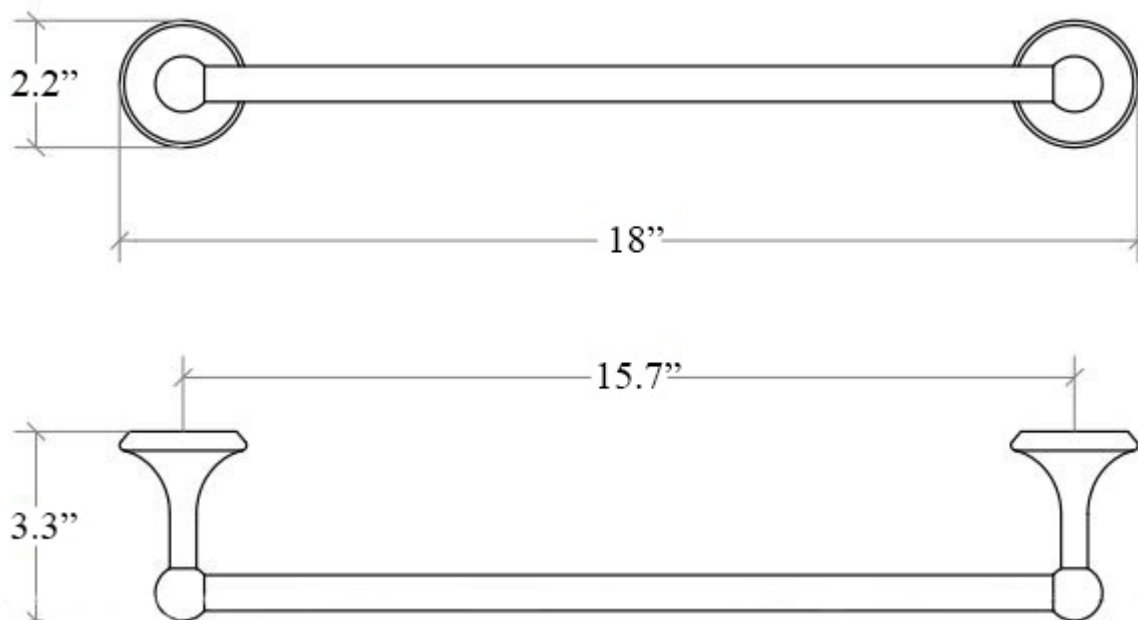

# Product Specs Sheets

Collection  
Venessia

Model |  
Venessia 52908

Dimensions Metric  
*1 inch = 2.54 cm*  
*1 inch = 25.4 mm*

**WS**<sup>®</sup>  
BATH  
COLLECTIONS

1051 Lea Drive - Collegeville, PA 19426  
Tel. 215 513 9400 - Fax 610 831 0215  
[www.ws bathcollections.com](http://www.ws bathcollections.com) - [info@ws bathcollections.com](mailto:info@ws bathcollections.com)

Collection  
Venessia

Model |  
Venessia 52914

Dimensions Metric  
*1 inch = 2.54 cm*  
*1 inch = 25.4 mm*

**WS**<sup>®</sup>  
**BATH**  
**COLLECTIONS**

1051 Lea Drive - Collegeville, PA 19426  
Tel. 215 513 9400 - Fax 610 831 0215  
[www.ws bathcollections.com](http://www.ws bathcollections.com) - [info@ws bathcollections.com](mailto:info@ws bathcollections.com)

# Product Specs Sheets

Collection  
Venessia

Model |  
Venessia 52938

Dimensions Metric

*1 inch = 2.54 cm*  
*1 inch = 25.4 mm*

**WS**<sup>®</sup>  
**BATH**  
**COLLECTIONS**

1051 Lea Drive - Collegeville, PA 19426  
Tel. 215 513 9400 - Fax 610 831 0215