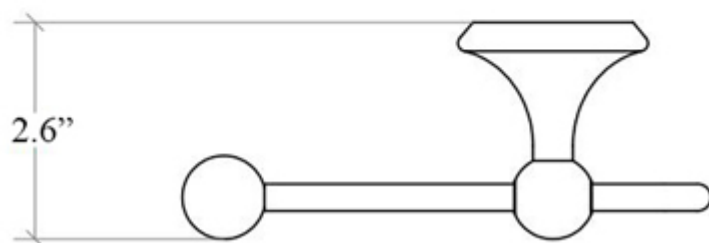

# Product Specs Sheets

Collection  
Venessia

Model |  
Venessia 52908

Dimensions Metric  
*1 inch = 2.54 cm*  
*1 inch = 25.4 mm*

**WS**<sup>®</sup>  
BATH  
COLLECTIONS

1051 Lea Drive - Collegeville, PA 19426  
Tel. 215 513 9400 - Fax 610 831 0215  
[www.ws bathcollections.com](http://www.ws bathcollections.com) - [info@ws bathcollections.com](mailto:info@ws bathcollections.com)

Collection  
Venessia

Model |  
Venessia 52914

Dimensions Metric  
*1 inch = 2.54 cm*  
*1 inch = 25.4 mm*

**WS**<sup>®</sup>  
**BATH**  
**COLLECTIONS**

1051 Lea Drive - Collegeville, PA 19426  
Tel. 215 513 9400 - Fax 610 831 0215  
[www.ws bathcollections.com](http://www.ws bathcollections.com) - [info@ws bathcollections.com](mailto:info@ws bathcollections.com)

# Product Specs Sheets

Collection  
Venessia

Model |  
Venessia 52938

Dimensions Metric

*1 inch = 2.54 cm*  
*1 inch = 25.4 mm*

**WS**<sup>®</sup>  
**BATH**  
**COLLECTIONS**

1051 Lea Drive - Collegeville, PA 19426  
Tel. 215 513 9400 - Fax 610 831 0215