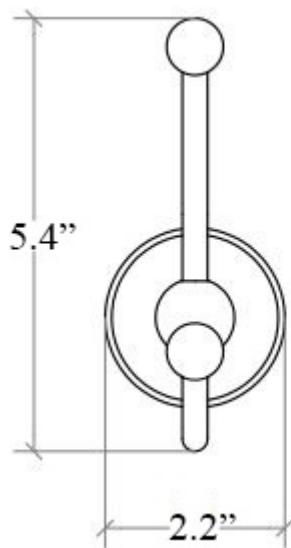

# Product Specs Sheets

Collection  
Venessia

Model |  
Venessia 52908

Dimensions Metric  
*1 inch = 2.54 cm*  
*1 inch = 25.4 mm*

**WS**<sup>®</sup>  
BATH  
COLLECTIONS

1051 Lea Drive - Collegeville, PA 19426  
Tel. 215 513 9400 - Fax 610 831 0215  
[www.ws bathcollections.com](http://www.ws bathcollections.com) - [info@ws bathcollections.com](mailto:info@ws bathcollections.com)

Collection  
Venessia

Model |  
Venessia 52914

Dimensions Metric  
*1 inch = 2.54 cm*  
*1 inch = 25.4 mm*

**WS**<sup>®</sup>  
**BATH**  
**COLLECTIONS**

1051 Lea Drive - Collegeville, PA 19426  
Tel. 215 513 9400 - Fax 610 831 0215  
[www.ws bathcollections.com](http://www.ws bathcollections.com) - [info@ws bathcollections.com](mailto:info@ws bathcollections.com)

# Product Specs Sheets

Collection  
Venessia

Model |  
Venessia 52938

Dimensions Metric

*1 inch = 2.54 cm*  
*1 inch = 25.4 mm*

**WS**<sup>®</sup>  
**BATH**  
**COLLECTIONS**

1051 Lea Drive - Collegeville, PA 19426  
Tel. 215 513 9400 - Fax 610 831 0215