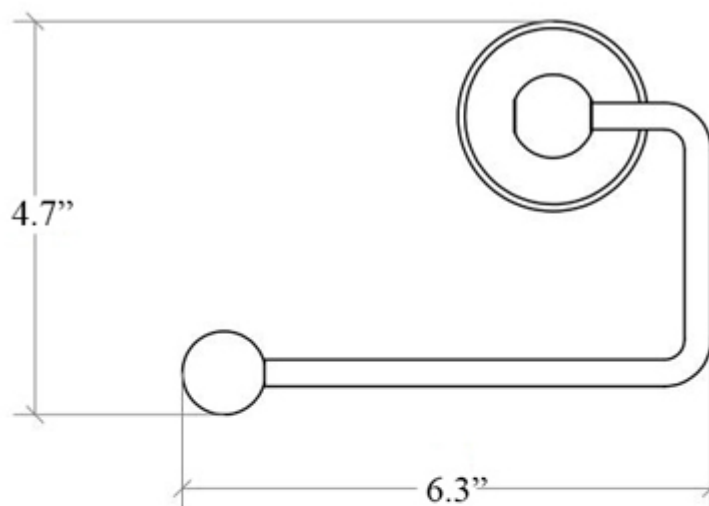

# Product Specs Sheets

Collection  
Venessia

Model |  
Venessia 52908

Dimensions Metric  
*1 inch = 2.54 cm*  
*1 inch = 25.4 mm*

**WS**<sup>®</sup>  
BATH  
COLLECTIONS

1051 Lea Drive - Collegeville, PA 19426  
Tel. 215 513 9400 - Fax 610 831 0215  
[www.ws bathcollections.com](http://www.ws bathcollections.com) - [info@ws bathcollections.com](mailto:info@ws bathcollections.com)

Collection  
Venessia

Model |  
Venessia 52914

Dimensions Metric  
*1 inch = 2.54 cm*  
*1 inch = 25.4 mm*

**WS**<sup>®</sup>  
**BATH**  
**COLLECTIONS**

1051 Lea Drive - Collegeville, PA 19426  
Tel. 215 513 9400 - Fax 610 831 0215  
[www.ws bathcollections.com](http://www.ws bathcollections.com) - [info@ws bathcollections.com](mailto:info@ws bathcollections.com)

# Product Specs Sheets

Collection  
Venessia

Model |  
Venessia 52938

Dimensions Metric

*1 inch = 2.54 cm*  
*1 inch = 25.4 mm*

**WS**<sup>®</sup>  
**BATH**  
**COLLECTIONS**

1051 Lea Drive - Collegeville, PA 19426  
Tel. 215 513 9400 - Fax 610 831 0215