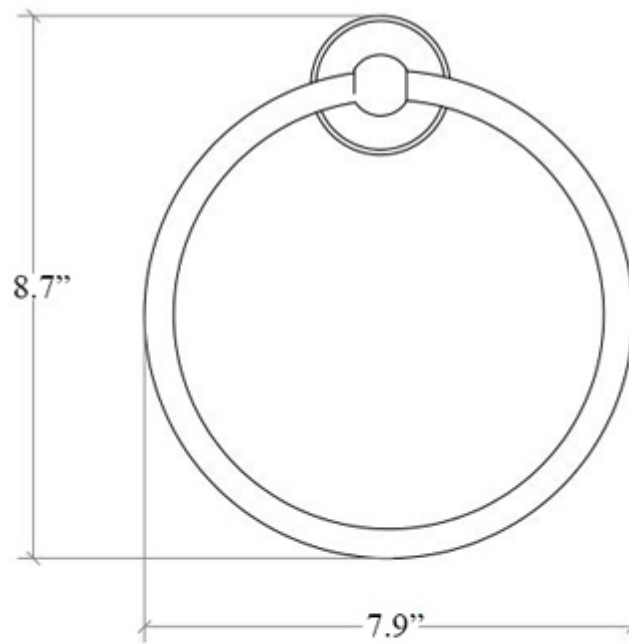

Product Specs Sheets

Collection
Venessia

Model |
Venessia 52921

Dimensions Metric
1 inch = 2.54 cm
1 inch = 25.4 mm

WS[®]
BATH
COLLECTIONS

1051 Lea Drive - Collegeville, PA 19426
Tel. 215 513 9400 - Fax 610 831 0215
www.ws bathcollections.com - info@ws bathcollections.com