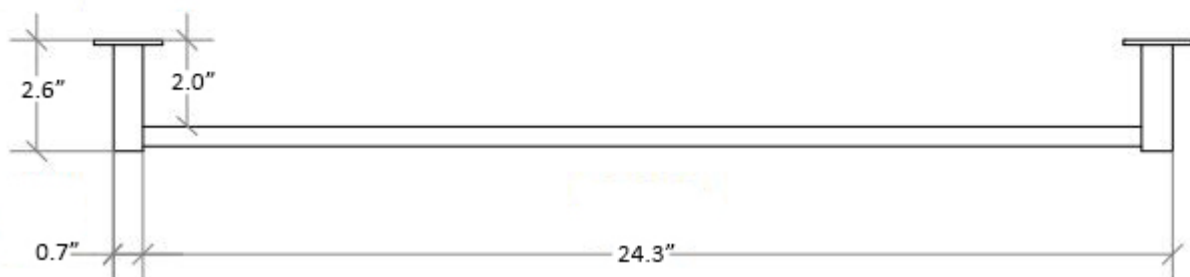

Product Specs Sheets

Collection
Taca

Model |
Taca 51906

Dimensions Metric

1 inch = 2.54 cm
1 inch = 25.4 mm

WS[®]
BATH
COLLECTIONS

1051 Lea Drive - Collegeville, PA 19426
Tel. 215 513 9400 - Fax 610 831 0215