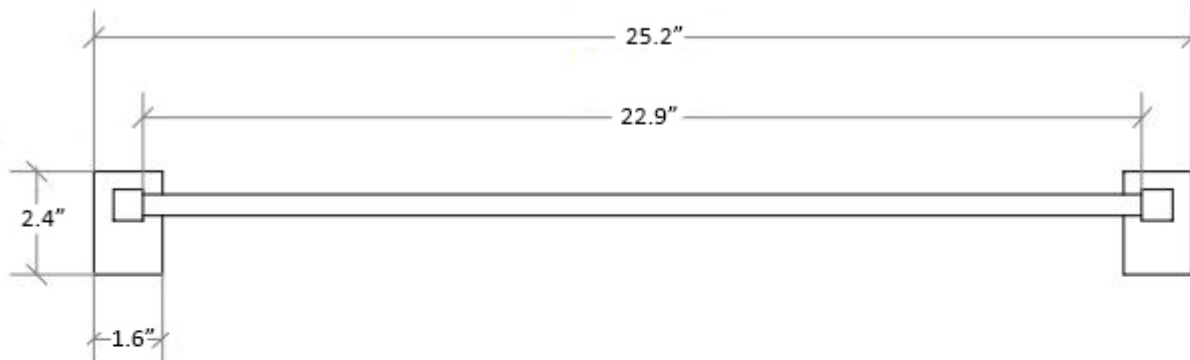

Product Specs Sheets

Collection
Taca

Model |
Taca 51906

Dimensions Metric

1 inch = 2.54 cm
1 inch = 25.4 mm

WS[®]
BATH
COLLECTIONS

1051 Lea Drive - Collegeville, PA 19426
Tel. 215 513 9400 - Fax 610 831 0215