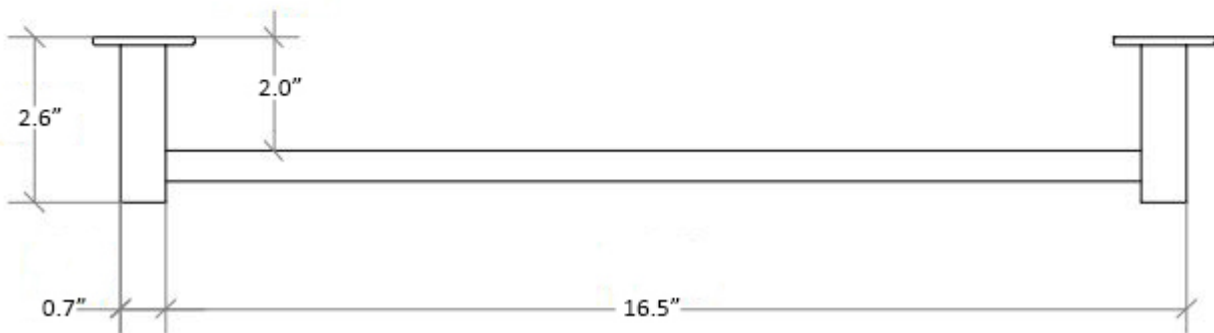

Product Specs Sheets

Collection
Taca

Model |
Taca 51905

Dimensions Metric

1 inch = 2.54 cm
1 inch = 25.4 mm

WS[®]
BATH
COLLECTIONS

1051 Lea Drive - Collegeville, PA 19426
Tel. 215 513 9400 - Fax 610 831 0215