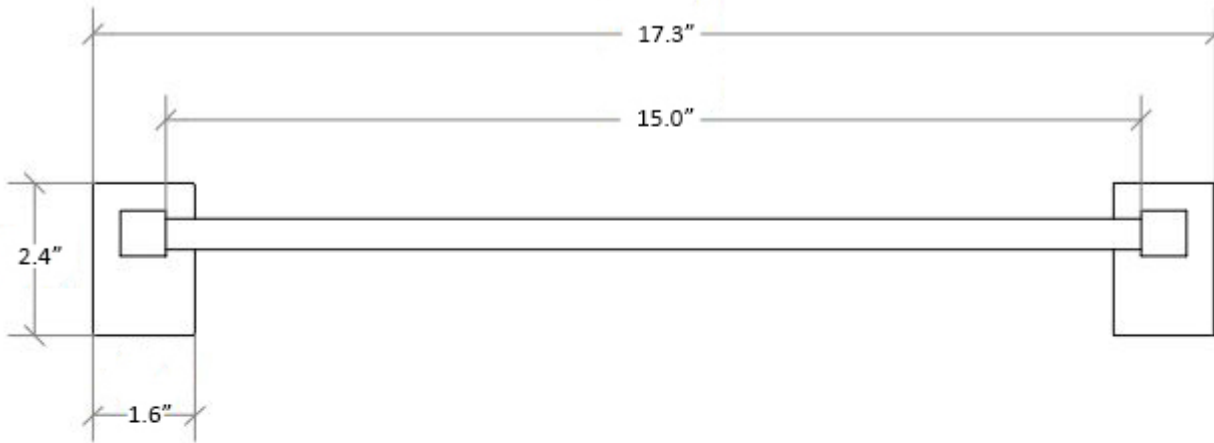

Product Specs Sheets

Collection
Taca

Model |
Taca 51905

Dimensions Metric

1 inch = 2.54 cm
1 inch = 25.4 mm

WS[®]
BATH
COLLECTIONS

1051 Lea Drive - Collegeville, PA 19426
Tel. 215 513 9400 - Fax 610 831 0215