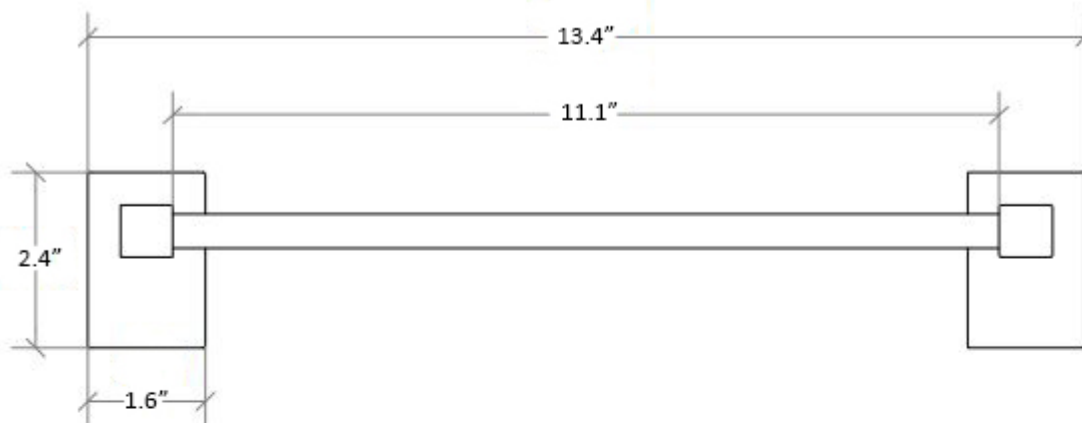

# Product Specs Sheets

Collection  
Taca

Model |  
Taca 51904

Dimensions Metric  
*1 inch = 2.54 cm*  
*1 inch = 25.4 mm*

**WS**<sup>®</sup>  
BATH  
COLLECTIONS

1051 Lea Drive - Collegeville, PA 19426  
Tel. 215 513 9400 - Fax 610 831 0215  
[www.ws bathcollections.com](http://www.ws bathcollections.com) - [info@ws bathcollections.com](mailto:info@ws bathcollections.com)