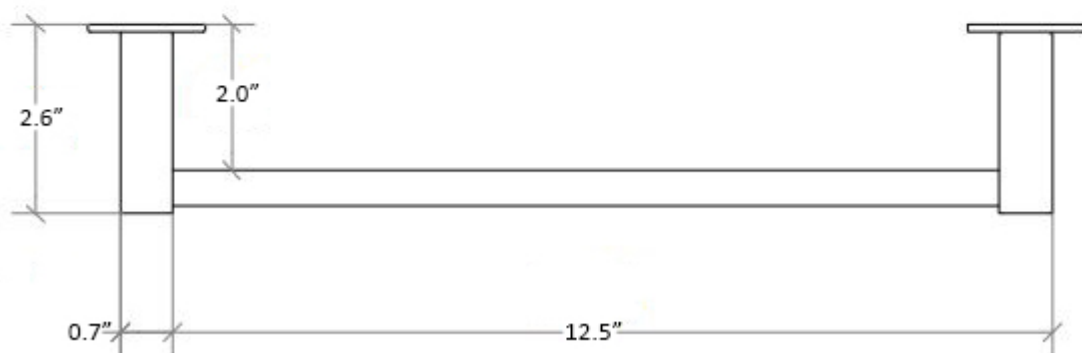

# Product Specs Sheets

Collection  
Taca

Model |  
Taca 51904

Dimensions Metric  
*1 inch = 2.54 cm*  
*1 inch = 25.4 mm*

**WS**<sup>®</sup>  
BATH  
COLLECTIONS

1051 Lea Drive - Collegeville, PA 19426  
Tel. 215 513 9400 - Fax 610 831 0215  
[www.ws bathcollections.com](http://www.ws bathcollections.com) - [info@ws bathcollections.com](mailto:info@ws bathcollections.com)