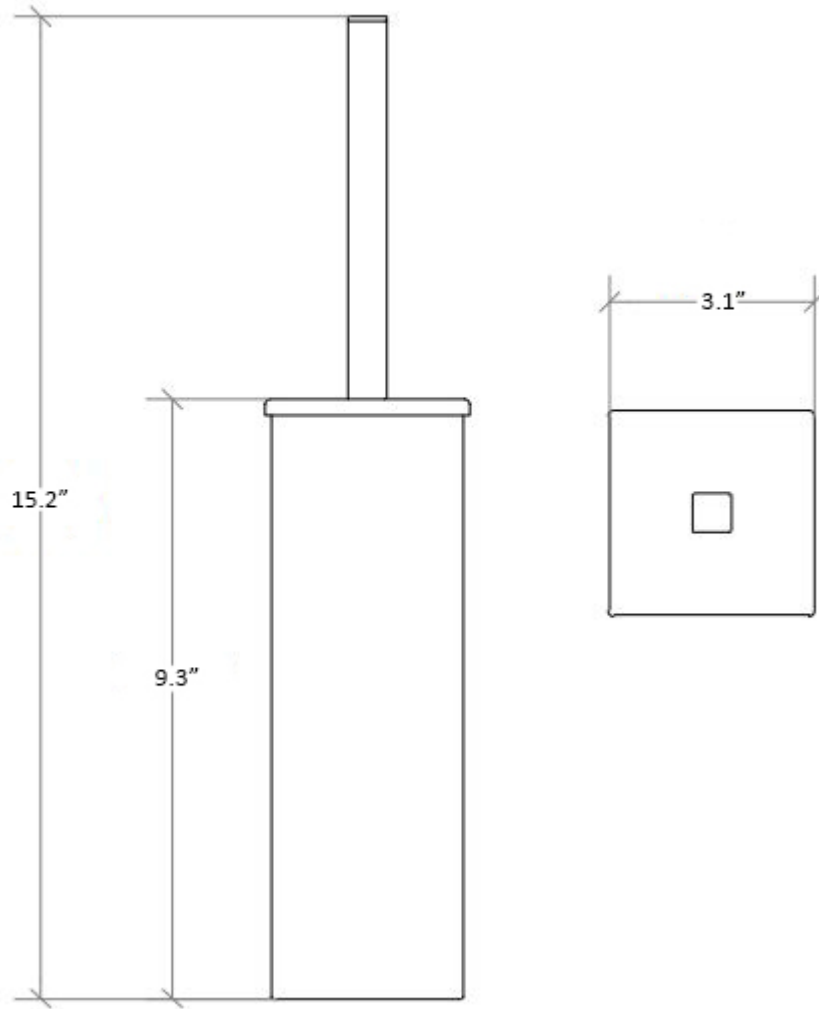

# Product Specs Sheets

Collection  
Taca

Model |  
Taca 50054

Dimensions Metric

*1 inch = 2.54 cm*

*1 inch = 25.4 mm*

**WS**<sup>®</sup>  
**BATH**  
**COLLECTIONS**

1051 Lea Drive - Collegeville, PA 19426  
Tel. 215 513 9400 - Fax 610 831 0215