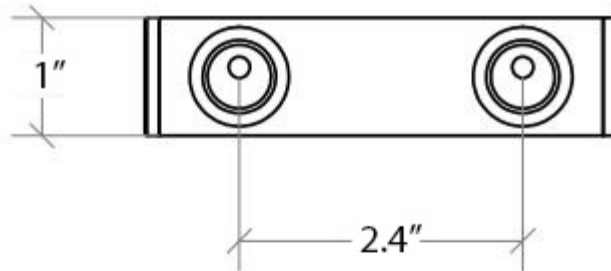

Product Specs Sheets

Collection
Skudara

Model |
Skudara 52806

Dimensions Metric

1 inch = 2.54 cm
1 inch = 25.4 mm

WS[®]
BATH
COLLECTIONS

1051 Lea Drive - Collegeville, PA 19426
Tel. 215 513 9400 - Fax 610 831 0215

www.ws bathcollections.com - info@ws bathcollections.com

Product Specs Sheets

Collection
Skuara

Model |
Skuara 52853

Dimensions Metric
1 inch = 2.54 cm
1 inch = 25.4 mm

WS[®]
BATH
COLLECTIONS

1051 Lea Drive - Collegeville, PA 19426
Tel. 215 513 9400 - Fax 610 831 0215
www.ws bathcollections.com - info@ws bathcollections.com

Product Specs Sheets

Collection
Skudara

Model |
Skudara 52810

Dimensions Metric
1 inch = 2.54 cm
1 inch = 25.4 mm

WS[®]
BATH
COLLECTIONS

1051 Lea Drive - Collegeville, PA 19426
Tel. 215 513 9400 - Fax 610 831 0215

www.ws bathcollections.com - info@ws bathcollections.com

Collection
Skudara

Model |
Skudara 52805

Dimensions Metric
1 inch = 2.54 cm
1 inch = 25.4 mm

WS[®]
BATH
COLLECTIONS

1051 Lea Drive - Collegeville, PA 19426
Tel. 215 513 9400 - Fax 610 831 0215
www.ws bathcollections.com - info@ws bathcollections.com