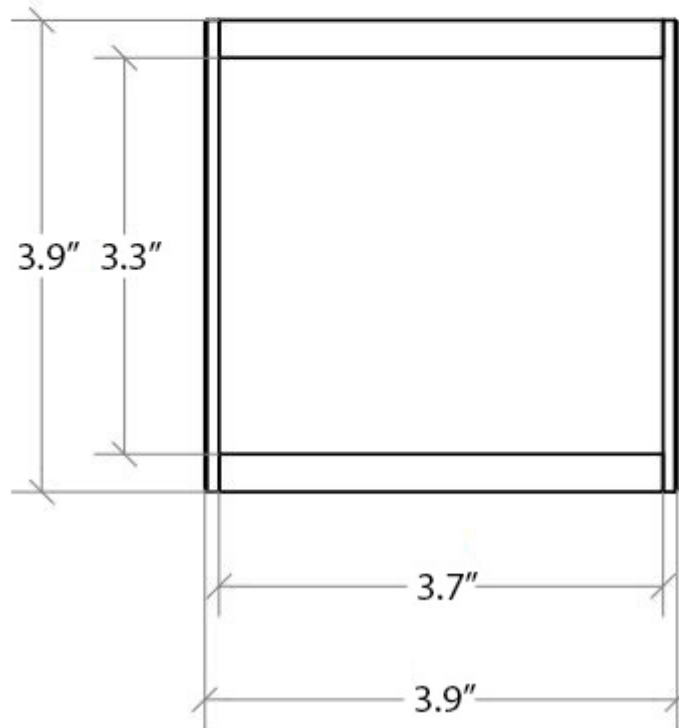

Product Specs Sheets

Collection
Skudara

Model |
Skudara 52806

Dimensions Metric

1 inch = 2.54 cm
1 inch = 25.4 mm

WS[®]
BATH
COLLECTIONS

1051 Lea Drive - Collegeville, PA 19426
Tel. 215 513 9400 - Fax 610 831 0215

www.ws bathcollections.com - info@ws bathcollections.com

Product Specs Sheets

Collection
Skuara

Model |
Skuara 52853

Dimensions Metric
1 inch = 2.54 cm
1 inch = 25.4 mm

WS[®]
BATH
COLLECTIONS

1051 Lea Drive - Collegeville, PA 19426
Tel. 215 513 9400 - Fax 610 831 0215
www.ws bathcollections.com - info@ws bathcollections.com

Product Specs Sheets

Collection
Skudara

Model |
Skudara 52810

Dimensions Metric
1 inch = 2.54 cm
1 inch = 25.4 mm

WS[®]
BATH
COLLECTIONS

1051 Lea Drive - Collegeville, PA 19426
Tel. 215 513 9400 - Fax 610 831 0215

www.ws bathcollections.com - info@ws bathcollections.com

Collection
Skudara

Model |
Skudara 52805

Dimensions Metric
1 inch = 2.54 cm
1 inch = 25.4 mm

WS[®]
BATH
COLLECTIONS

1051 Lea Drive - Collegeville, PA 19426
Tel. 215 513 9400 - Fax 610 831 0215
www.ws bathcollections.com - info@ws bathcollections.com