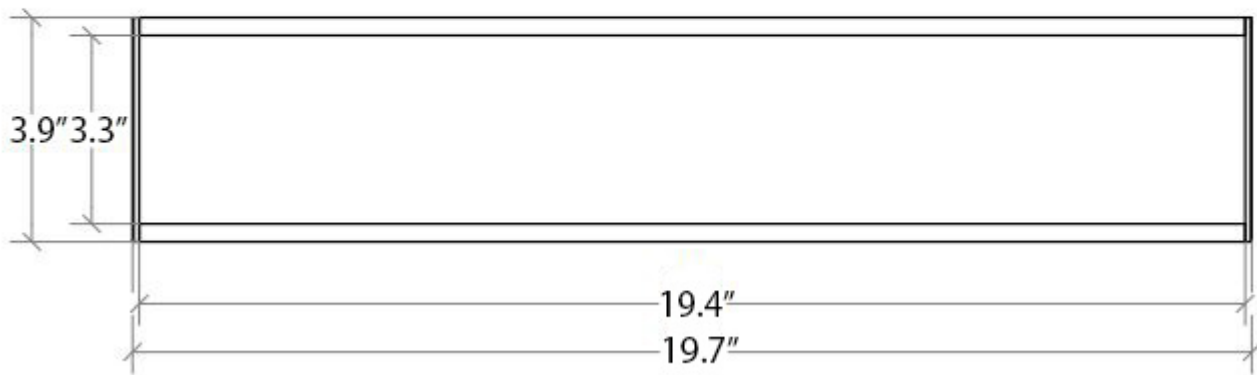

Product Specs Sheets

Collection
Skudara

Model |
Skudara 52815

Dimensions Metric
1 inch = 2.54 cm
1 inch = 25.4 mm

WS[®]
BATH
COLLECTIONS

1051 Lea Drive - Collegeville, PA 19426
Tel. 215 513 9400 - Fax 610 831 0215
www.ws bathcollections.com - info@ws bathcollections.com

Product Specs Sheets

Collection
Skudara

Model |
Skudara 52806

Dimensions Metric

1 inch = 2.54 cm
1 inch = 25.4 mm

WS[®]
BATH
COLLECTIONS

1051 Lea Drive - Collegeville, PA 19426
Tel. 215 513 9400 - Fax 610 831 0215

www.ws bathcollections.com - info@ws bathcollections.com

Product Specs Sheets

Collection
Skuara

Model |
Skuara 52853

Dimensions Metric
1 inch = 2.54 cm
1 inch = 25.4 mm

WS[®]
BATH
COLLECTIONS

1051 Lea Drive - Collegeville, PA 19426
Tel. 215 513 9400 - Fax 610 831 0215
www.ws bathcollections.com - info@ws bathcollections.com

Product Specs Sheets

Collection
Skudara

Model |
Skudara 52810

Dimensions Metric
1 inch = 2.54 cm
1 inch = 25.4 mm

WS[®]
BATH
COLLECTIONS

1051 Lea Drive - Collegeville, PA 19426
Tel. 215 513 9400 - Fax 610 831 0215