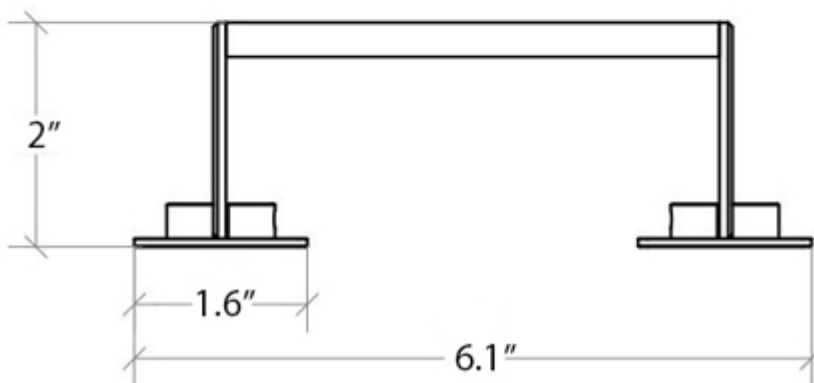

Product Specs Sheets

Collection
Skudara

Model |
Skudara 52815

Dimensions Metric
1 inch = 2.54 cm
1 inch = 25.4 mm

WS[®]
BATH
COLLECTIONS

1051 Lea Drive - Collegeville, PA 19426
Tel. 215 513 9400 - Fax 610 831 0215
www.ws bathcollections.com - info@ws bathcollections.com

Product Specs Sheets

Collection
Skudara

Model |
Skudara 52806

Dimensions Metric

1 inch = 2.54 cm
1 inch = 25.4 mm

WS[®]
BATH
COLLECTIONS

1051 Lea Drive - Collegeville, PA 19426
Tel. 215 513 9400 - Fax 610 831 0215

www.ws bathcollections.com - info@ws bathcollections.com

Product Specs Sheets

Collection
Skuara

Model |
Skuara 52853

Dimensions Metric
1 inch = 2.54 cm
1 inch = 25.4 mm

WS[®]
BATH
COLLECTIONS

1051 Lea Drive - Collegeville, PA 19426
Tel. 215 513 9400 - Fax 610 831 0215
www.ws bathcollections.com - info@ws bathcollections.com

Product Specs Sheets

Collection
Skudara

Model |
Skudara 52810

Dimensions Metric
1 inch = 2.54 cm
1 inch = 25.4 mm

WS[®]
BATH
COLLECTIONS

1051 Lea Drive - Collegeville, PA 19426
Tel. 215 513 9400 - Fax 610 831 0215