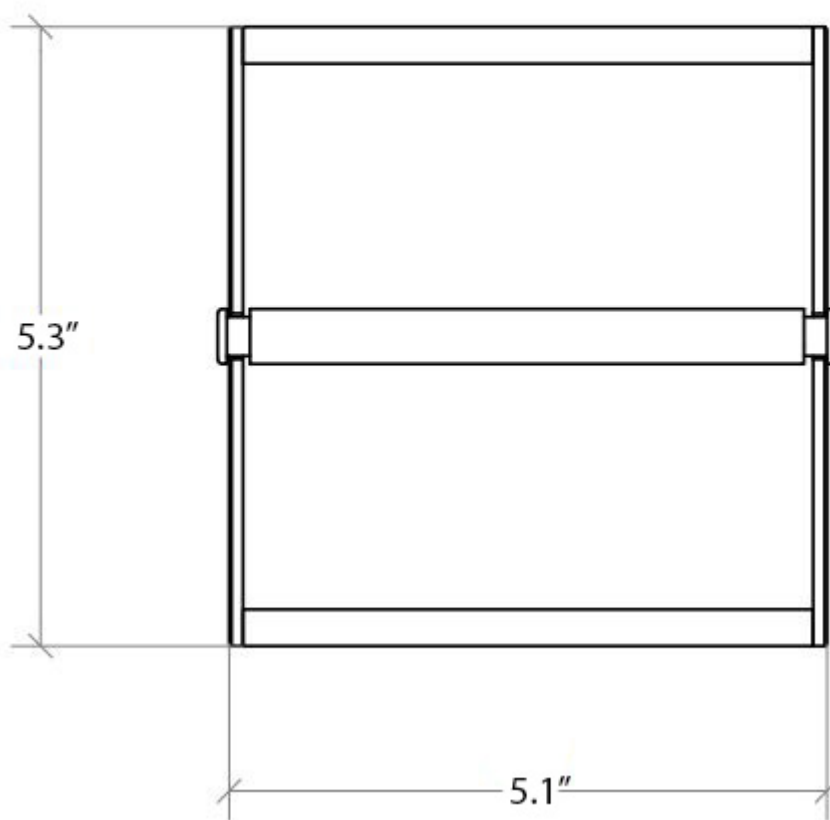

Product Specs Sheets

Collection
Skudara

Model |
Skudara 52815

Dimensions Metric
1 inch = 2.54 cm
1 inch = 25.4 mm

WS[®]
BATH
COLLECTIONS

1051 Lea Drive - Collegeville, PA 19426
Tel. 215 513 9400 - Fax 610 831 0215
www.ws bathcollections.com - info@ws bathcollections.com

Product Specs Sheets

Collection
Skudara

Model |
Skudara 52806

Dimensions Metric

1 inch = 2.54 cm
1 inch = 25.4 mm

WS[®]
BATH
COLLECTIONS

1051 Lea Drive - Collegeville, PA 19426
Tel. 215 513 9400 - Fax 610 831 0215

www.ws bathcollections.com - info@ws bathcollections.com

Product Specs Sheets

Collection
Skuara

Model |
Skuara 52853

Dimensions Metric
1 inch = 2.54 cm
1 inch = 25.4 mm

WS[®]
BATH
COLLECTIONS

1051 Lea Drive - Collegeville, PA 19426
Tel. 215 513 9400 - Fax 610 831 0215
www.ws bathcollections.com - info@ws bathcollections.com

Product Specs Sheets

Collection
Skudara

Model |
Skudara 52810

Dimensions Metric
1 inch = 2.54 cm
1 inch = 25.4 mm

WS[®]
BATH
COLLECTIONS

1051 Lea Drive - Collegeville, PA 19426
Tel. 215 513 9400 - Fax 610 831 0215