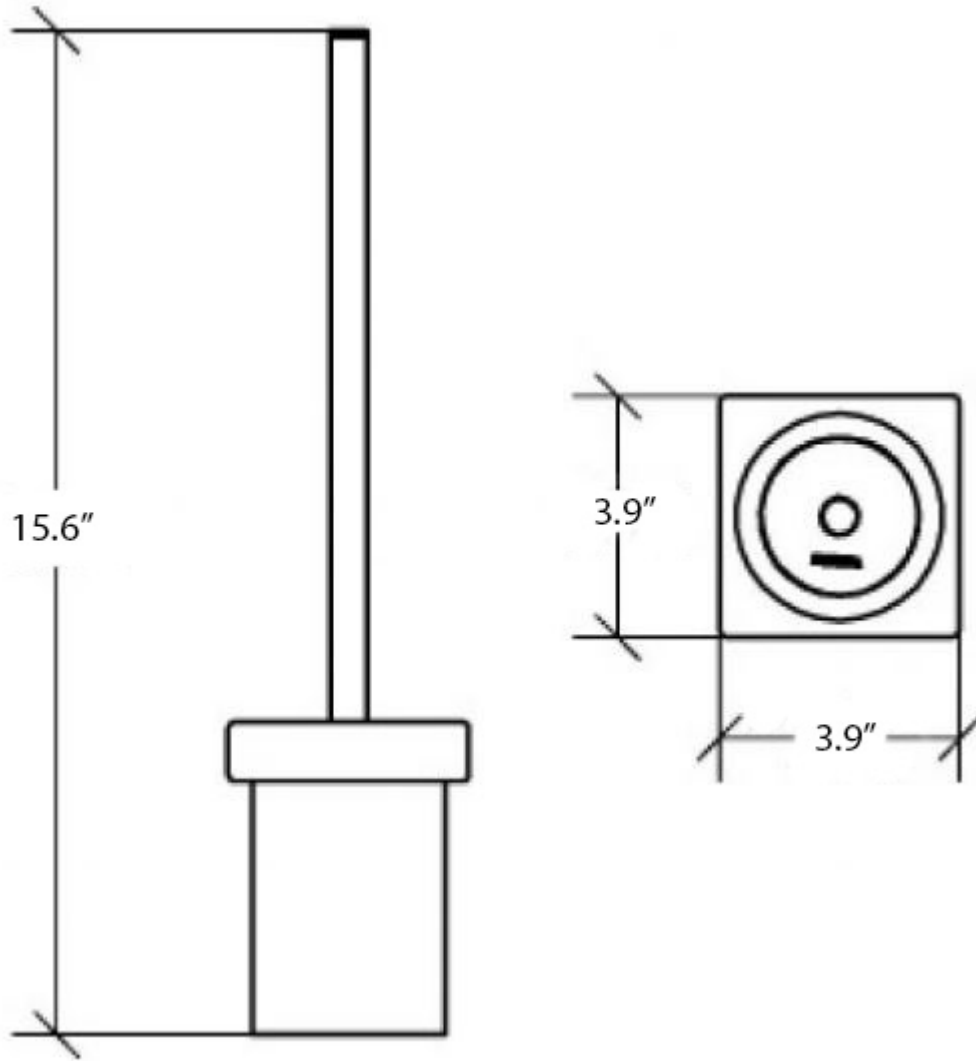

Product Specs Sheets

Collection
Skudara

Model |
Skudara 52815

Dimensions Metric
1 inch = 2.54 cm
1 inch = 25.4 mm

WS[®]
BATH
COLLECTIONS

1051 Lea Drive - Collegeville, PA 19426
Tel. 215 513 9400 - Fax 610 831 0215
www.ws bathcollections.com - info@ws bathcollections.com

www.ws bathcollections.com - info@ws bathcollections.com

Product Specs Sheets

Collection
Skuara

Model |
Skuara 52853

Dimensions Metric
1 inch = 2.54 cm
1 inch = 25.4 mm

WS[®]
BATH
COLLECTIONS

1051 Lea Drive - Collegeville, PA 19426
Tel. 215 513 9400 - Fax 610 831 0215
www.ws bathcollections.com - info@ws bathcollections.com

Product Specs Sheets

Collection
Skudara

Model |
Skudara 52810

Dimensions Metric
1 inch = 2.54 cm
1 inch = 25.4 mm

WS[®]
BATH
COLLECTIONS

1051 Lea Drive - Collegeville, PA 19426
Tel. 215 513 9400 - Fax 610 831 0215

www.ws bathcollections.com - info@ws bathcollections.com

Collection
Skudara

Model |
Skudara 52805

Dimensions Metric
1 inch = 2.54 cm
1 inch = 25.4 mm

WS[®]
BATH
COLLECTIONS

1051 Lea Drive - Collegeville, PA 19426
Tel. 215 513 9400 - Fax 610 831 0215
www.ws bathcollections.com - info@ws bathcollections.com