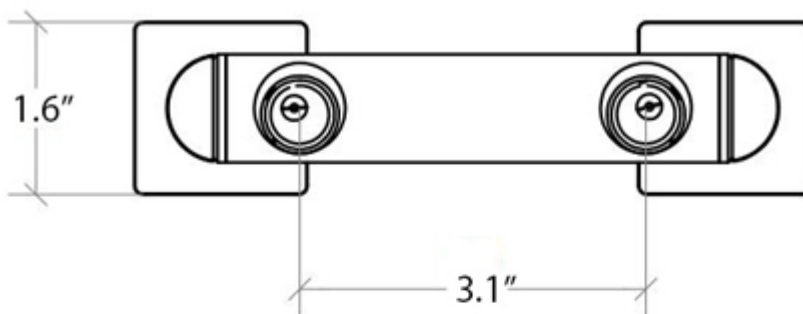

Product Specs Sheets

Collection
Skudara

Model |
Skudara 52815

Dimensions Metric
1 inch = 2.54 cm
1 inch = 25.4 mm

WS[®]
BATH
COLLECTIONS

1051 Lea Drive - Collegeville, PA 19426
Tel. 215 513 9400 - Fax 610 831 0215
www.ws bathcollections.com - info@ws bathcollections.com

Product Specs Sheets

Collection
Skudara

Model |
Skudara 52806

Dimensions Metric

1 inch = 2.54 cm
1 inch = 25.4 mm

WS[®]
BATH
COLLECTIONS

1051 Lea Drive - Collegeville, PA 19426
Tel. 215 513 9400 - Fax 610 831 0215

www.ws bathcollections.com - info@ws bathcollections.com

Product Specs Sheets

Collection
Skuara

Model |
Skuara 52853

Dimensions Metric
1 inch = 2.54 cm
1 inch = 25.4 mm

WS[®]
BATH
COLLECTIONS

1051 Lea Drive - Collegeville, PA 19426
Tel. 215 513 9400 - Fax 610 831 0215
www.ws bathcollections.com - info@ws bathcollections.com

Product Specs Sheets

Collection
Skudara

Model |
Skudara 52810

Dimensions Metric
1 inch = 2.54 cm
1 inch = 25.4 mm

WS[®]
BATH
COLLECTIONS

1051 Lea Drive - Collegeville, PA 19426
Tel. 215 513 9400 - Fax 610 831 0215