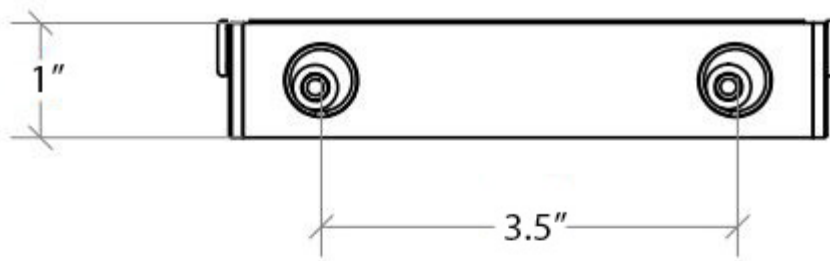

Product Specs Sheets

Collection
Skudara

Model |
Skudara 52815

Dimensions Metric
1 inch = 2.54 cm
1 inch = 25.4 mm

WS[®]
BATH
COLLECTIONS

1051 Lea Drive - Collegeville, PA 19426
Tel. 215 513 9400 - Fax 610 831 0215
www.ws bathcollections.com - info@ws bathcollections.com

Product Specs Sheets

Collection
Skudara

Model |
Skudara 52806

Dimensions Metric

1 inch = 2.54 cm
1 inch = 25.4 mm

WS[®]
BATH
COLLECTIONS

1051 Lea Drive - Collegeville, PA 19426
Tel. 215 513 9400 - Fax 610 831 0215

www.ws bathcollections.com - info@ws bathcollections.com

Product Specs Sheets

Collection
Skuara

Model |
Skuara 52853

Dimensions Metric
1 inch = 2.54 cm
1 inch = 25.4 mm

WS[®]
BATH
COLLECTIONS

1051 Lea Drive - Collegeville, PA 19426
Tel. 215 513 9400 - Fax 610 831 0215
www.ws bathcollections.com - info@ws bathcollections.com

Product Specs Sheets

Collection
Skudara

Model |
Skudara 52810

Dimensions Metric
1 inch = 2.54 cm
1 inch = 25.4 mm

WS[®]
BATH
COLLECTIONS

1051 Lea Drive - Collegeville, PA 19426
Tel. 215 513 9400 - Fax 610 831 0215