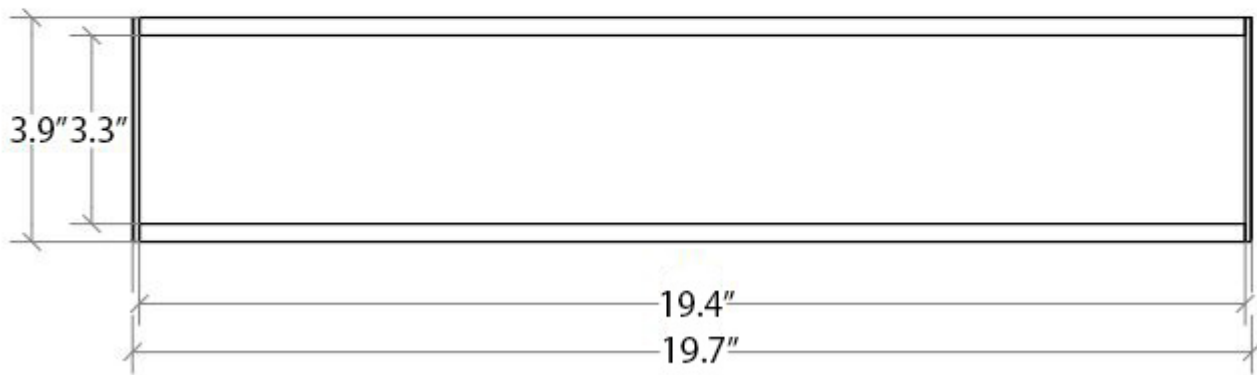

Product Specs Sheets

Collection
Skudara

Model |
Skudara 52815

Dimensions Metric
1 inch = 2.54 cm
1 inch = 25.4 mm

WS[®]
BATH
COLLECTIONS

1051 Lea Drive - Collegeville, PA 19426
Tel. 215 513 9400 - Fax 610 831 0215
www.ws bathcollections.com - info@ws bathcollections.com

Product Specs Sheets

Collection
Skudara

Model |
Skudara 52806

Dimensions Metric

1 inch = 2.54 cm
1 inch = 25.4 mm

WS[®]
BATH
COLLECTIONS

1051 Lea Drive - Collegeville, PA 19426
Tel. 215 513 9400 - Fax 610 831 0215

www.ws bathcollections.com - info@ws bathcollections.com

Product Specs Sheets

Collection
Skuara

Model |
Skuara 52853

Dimensions Metric
1 inch = 2.54 cm
1 inch = 25.4 mm

WS[®]
BATH
COLLECTIONS

1051 Lea Drive - Collegeville, PA 19426
Tel. 215 513 9400 - Fax 610 831 0215
www.ws bathcollections.com - info@ws bathcollections.com

Product Specs Sheets

Collection
Skudara

Model |
Skudara 50051

Dimensions Metric
1 inch = 2.54 cm
1 inch = 25.4 mm

WS[®]
BATH
COLLECTIONS

1051 Lea Drive - Collegeville, PA 19426
Tel. 215 513 9400 - Fax 610 831 0215
www.ws bathcollections.com - info@ws bathcollections.com