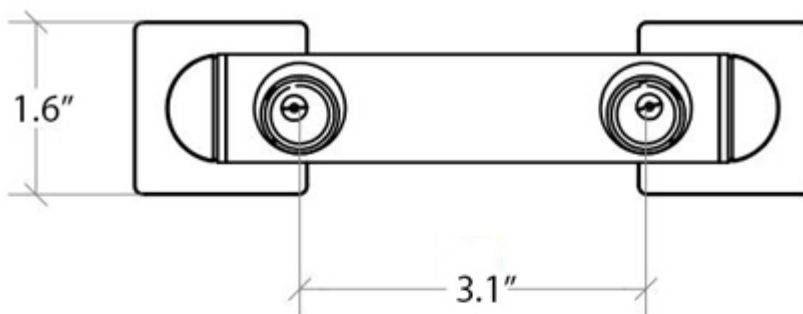

Product Specs Sheets

Collection
Skudara

Model |
Skudara 52815

Dimensions Metric
1 inch = 2.54 cm
1 inch = 25.4 mm

WS[®]
BATH
COLLECTIONS

1051 Lea Drive - Collegeville, PA 19426
Tel. 215 513 9400 - Fax 610 831 0215
www.ws bathcollections.com - info@ws bathcollections.com

Product Specs Sheets

Collection
Skudara

Model |
Skudara 52806

Dimensions Metric

1 inch = 2.54 cm
1 inch = 25.4 mm

WS[®]
BATH
COLLECTIONS

1051 Lea Drive - Collegeville, PA 19426
Tel. 215 513 9400 - Fax 610 831 0215

www.ws bathcollections.com - info@ws bathcollections.com

Product Specs Sheets

Collection
Skuara

Model |
Skuara 52853

Dimensions Metric
1 inch = 2.54 cm
1 inch = 25.4 mm

WS[®]
BATH
COLLECTIONS

1051 Lea Drive - Collegeville, PA 19426
Tel. 215 513 9400 - Fax 610 831 0215
www.ws bathcollections.com - info@ws bathcollections.com

Product Specs Sheets

Collection
Skudara

Model |
Skudara 50051

Dimensions Metric
1 inch = 2.54 cm
1 inch = 25.4 mm

WS[®]
BATH
COLLECTIONS

1051 Lea Drive - Collegeville, PA 19426
Tel. 215 513 9400 - Fax 610 831 0215
www.ws bathcollections.com - info@ws bathcollections.com