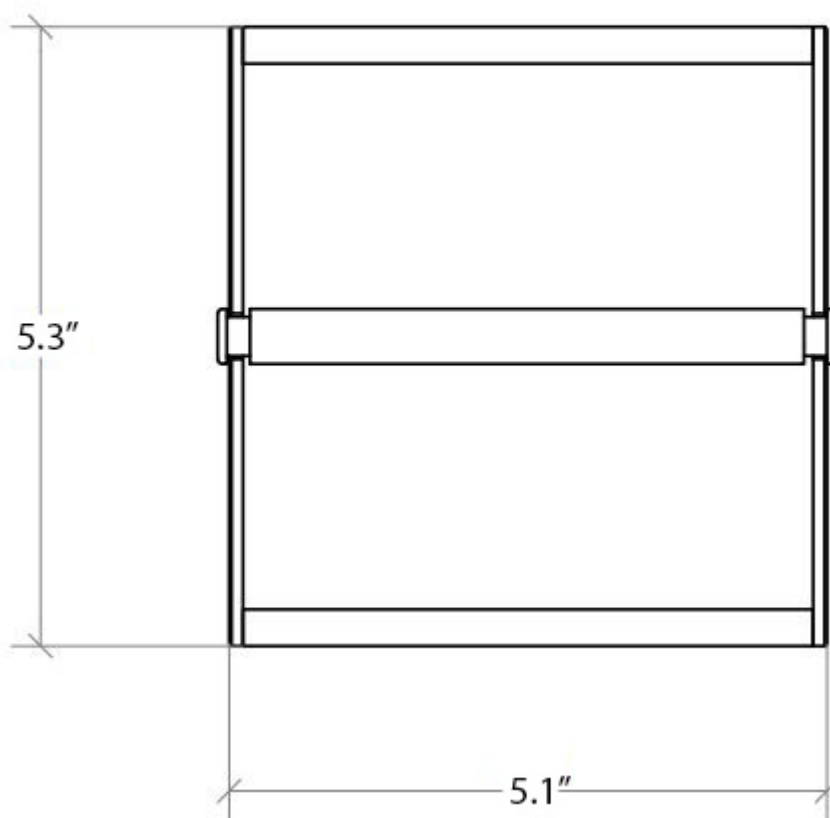

Product Specs Sheets

Collection
Skudara

Model |
Skudara 52815

Dimensions Metric
1 inch = 2.54 cm
1 inch = 25.4 mm

WS[®]
BATH
COLLECTIONS

1051 Lea Drive - Collegeville, PA 19426
Tel. 215 513 9400 - Fax 610 831 0215
www.ws bathcollections.com - info@ws bathcollections.com

Product Specs Sheets

Collection
Skudara

Model |
Skudara 52806

Dimensions Metric

1 inch = 2.54 cm
1 inch = 25.4 mm

WS[®]
BATH
COLLECTIONS

1051 Lea Drive - Collegeville, PA 19426
Tel. 215 513 9400 - Fax 610 831 0215

www.ws bathcollections.com - info@ws bathcollections.com

Product Specs Sheets

Collection
Skuara

Model |
Skuara 52853

Dimensions Metric
1 inch = 2.54 cm
1 inch = 25.4 mm

WS[®]
BATH
COLLECTIONS

1051 Lea Drive - Collegeville, PA 19426
Tel. 215 513 9400 - Fax 610 831 0215
www.ws bathcollections.com - info@ws bathcollections.com

Product Specs Sheets

Collection
Skudara

Model |
Skudara 50051

Dimensions Metric
1 inch = 2.54 cm
1 inch = 25.4 mm

WS[®]
BATH
COLLECTIONS

1051 Lea Drive - Collegeville, PA 19426
Tel. 215 513 9400 - Fax 610 831 0215
www.ws bathcollections.com - info@ws bathcollections.com