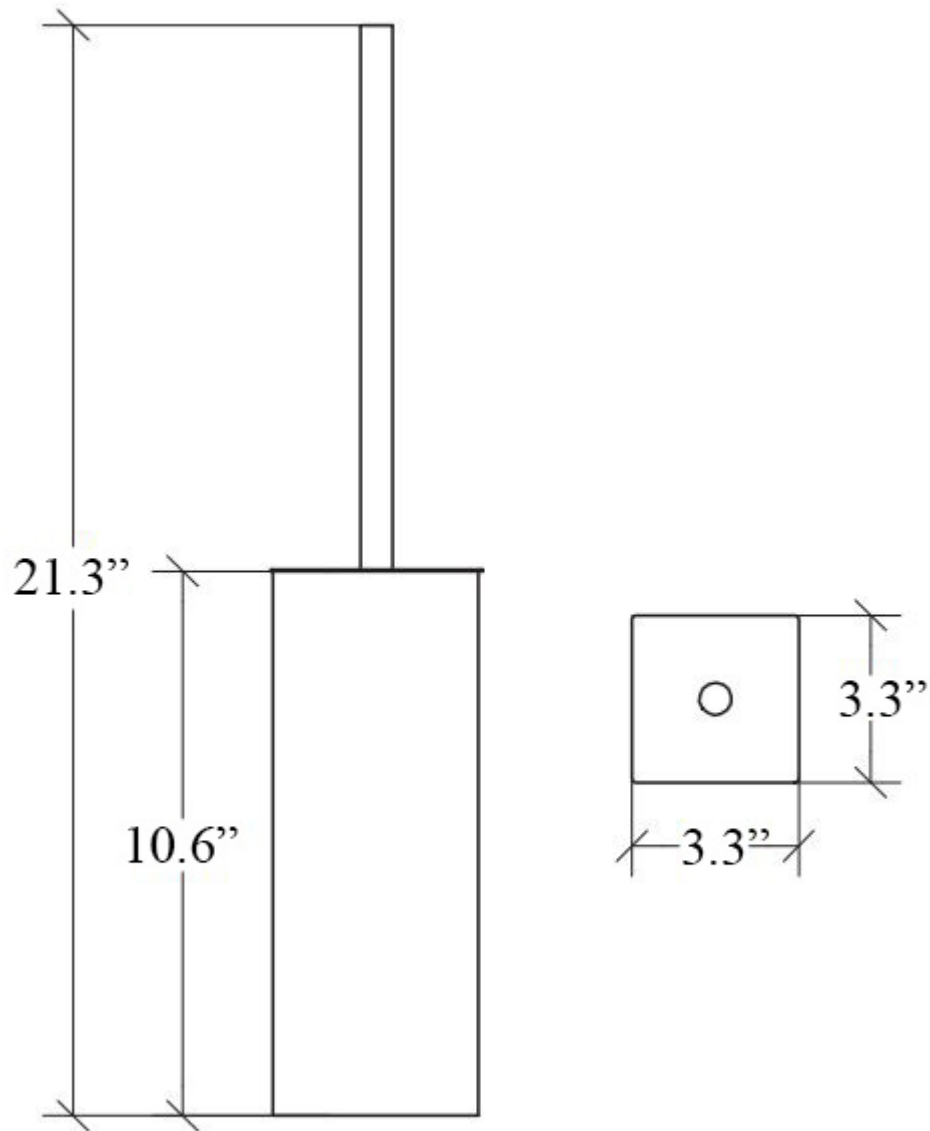

Product Specs Sheets

Collection
Skudara

Model |
Skudara 52815

Dimensions Metric
1 inch = 2.54 cm
1 inch = 25.4 mm

WS[®]
BATH
COLLECTIONS

1051 Lea Drive - Collegeville, PA 19426
Tel. 215 513 9400 - Fax 610 831 0215
www.ws bathcollections.com - info@ws bathcollections.com

Product Specs Sheets

Collection
Skudara

Model |
Skudara 52806

Dimensions Metric

1 inch = 2.54 cm
1 inch = 25.4 mm

WS[®]
BATH
COLLECTIONS

1051 Lea Drive - Collegeville, PA 19426
Tel. 215 513 9400 - Fax 610 831 0215

www.ws bathcollections.com - info@ws bathcollections.com

Product Specs Sheets

Collection
Skuara

Model |
Skuara 52853

Dimensions Metric
1 inch = 2.54 cm
1 inch = 25.4 mm

WS[®]
BATH
COLLECTIONS

1051 Lea Drive - Collegeville, PA 19426
Tel. 215 513 9400 - Fax 610 831 0215
www.ws bathcollections.com - info@ws bathcollections.com

Product Specs Sheets

Collection
Skudara

Model |
Skudara 50051

Dimensions Metric
1 inch = 2.54 cm
1 inch = 25.4 mm

WS[®]
BATH
COLLECTIONS

1051 Lea Drive - Collegeville, PA 19426
Tel. 215 513 9400 - Fax 610 831 0215
www.ws bathcollections.com - info@ws bathcollections.com