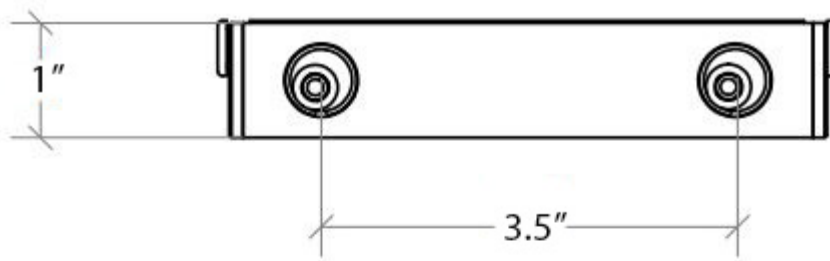

Product Specs Sheets

Collection
Skudara

Model |
Skudara 52815

Dimensions Metric
1 inch = 2.54 cm
1 inch = 25.4 mm

WS[®]
BATH
COLLECTIONS

1051 Lea Drive - Collegeville, PA 19426
Tel. 215 513 9400 - Fax 610 831 0215
www.ws bathcollections.com - info@ws bathcollections.com

Product Specs Sheets

Collection
Skudara

Model |
Skudara 52806

Dimensions Metric

1 inch = 2.54 cm
1 inch = 25.4 mm

WS[®]
BATH
COLLECTIONS

1051 Lea Drive - Collegeville, PA 19426
Tel. 215 513 9400 - Fax 610 831 0215

www.ws bathcollections.com - info@ws bathcollections.com

Product Specs Sheets

Collection
Skuara

Model |
Skuara 52853

Dimensions Metric
1 inch = 2.54 cm
1 inch = 25.4 mm

WS[®]
BATH
COLLECTIONS

1051 Lea Drive - Collegeville, PA 19426
Tel. 215 513 9400 - Fax 610 831 0215
www.ws bathcollections.com - info@ws bathcollections.com

Product Specs Sheets

Collection
Skudara

Model |
Skudara 50051

Dimensions Metric
1 inch = 2.54 cm
1 inch = 25.4 mm

WS[®]
BATH
COLLECTIONS

1051 Lea Drive - Collegeville, PA 19426
Tel. 215 513 9400 - Fax 610 831 0215
www.ws bathcollections.com - info@ws bathcollections.com