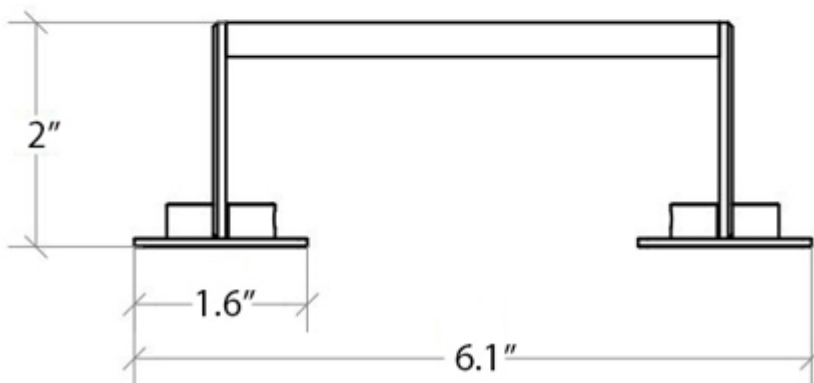

Product Specs Sheets

Collection
Skudara

Model |
Skudara 52815

Dimensions Metric
1 inch = 2.54 cm
1 inch = 25.4 mm

WS[®]
BATH
COLLECTIONS

1051 Lea Drive - Collegeville, PA 19426
Tel. 215 513 9400 - Fax 610 831 0215
www.ws bathcollections.com - info@ws bathcollections.com

Product Specs Sheets

Collection
Skudara

Model |
Skudara 52806

Dimensions Metric

1 inch = 2.54 cm
1 inch = 25.4 mm

WS[®]
BATH
COLLECTIONS

1051 Lea Drive - Collegeville, PA 19426
Tel. 215 513 9400 - Fax 610 831 0215

www.ws bathcollections.com - info@ws bathcollections.com

Product Specs Sheets

Collection
Skuara

Model |
Skuara 52853

Dimensions Metric
1 inch = 2.54 cm
1 inch = 25.4 mm

WS[®]
BATH
COLLECTIONS

1051 Lea Drive - Collegeville, PA 19426
Tel. 215 513 9400 - Fax 610 831 0215
www.ws bathcollections.com - info@ws bathcollections.com

Product Specs Sheets

Collection
Skudara

Model |
Skudara 50051

Dimensions Metric
1 inch = 2.54 cm
1 inch = 25.4 mm

WS[®]
BATH
COLLECTIONS

1051 Lea Drive - Collegeville, PA 19426
Tel. 215 513 9400 - Fax 610 831 0215
www.ws bathcollections.com - info@ws bathcollections.com