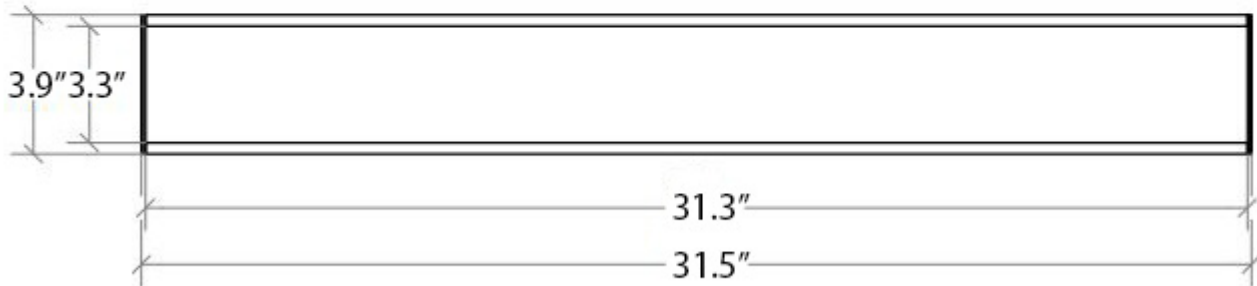

Product Specs Sheets

Collection
Skuara

Model |
Skuara 52818

Dimensions Metric

1 inch = 2.54 cm
1 inch = 25.4 mm

WS[®]
BATH
COLLECTIONS

1051 Lea Drive - Collegeville, PA 19426
Tel. 215 513 9400 - Fax 610 831 0215