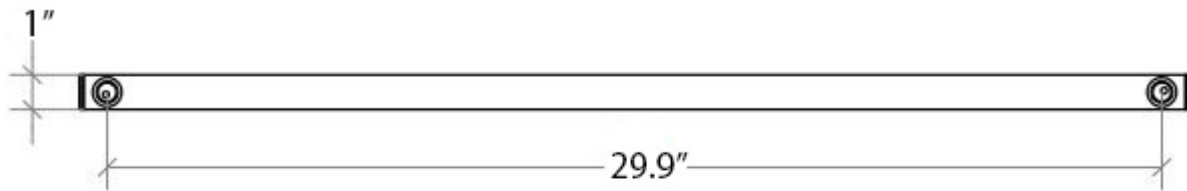

Product Specs Sheets

Collection
Skuara

Model |
Skuara 52818

Dimensions Metric

1 inch = 2.54 cm
1 inch = 25.4 mm

WS[®]
BATH
COLLECTIONS

1051 Lea Drive - Collegeville, PA 19426
Tel. 215 513 9400 - Fax 610 831 0215