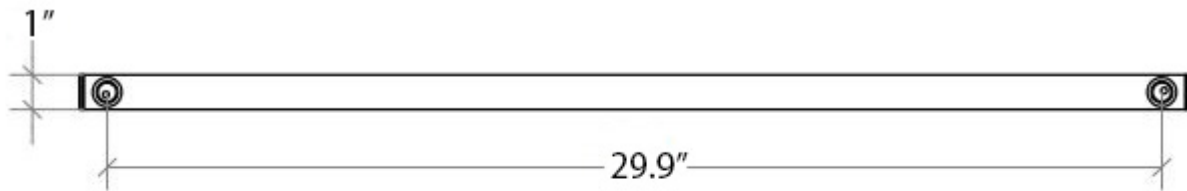

Product Specs Sheets

Collection
Skudara

Model |
Skudara 52818

Dimensions Metric

1 inch = 2.54 cm
1 inch = 25.4 mm

WS[®]
BATH
COLLECTIONS

1051 Lea Drive - Collegeville, PA 19426
Tel. 215 513 9400 - Fax 610 831 0215