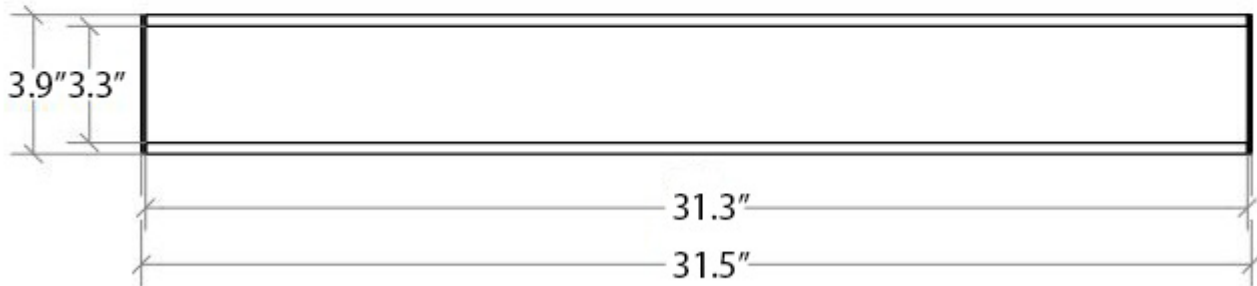

Product Specs Sheets

Collection
Skudara

Model |
Skudara 52818

Dimensions Metric

1 inch = 2.54 cm
1 inch = 25.4 mm

WS[®]
BATH
COLLECTIONS

1051 Lea Drive - Collegeville, PA 19426
Tel. 215 513 9400 - Fax 610 831 0215