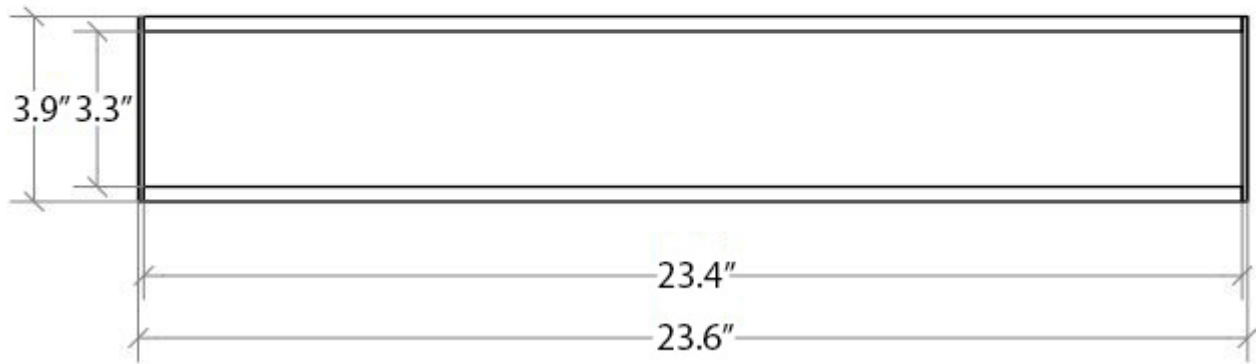

Product Specs Sheets

Collection
Skuara

Model |
Skuara 52816

Dimensions Metric

1 inch = 2.54 cm
1 inch = 25.4 mm

WS[®]
BATH
COLLECTIONS

1051 Lea Drive - Collegeville, PA 19426
Tel. 215 513 9400 - Fax 610 831 0215