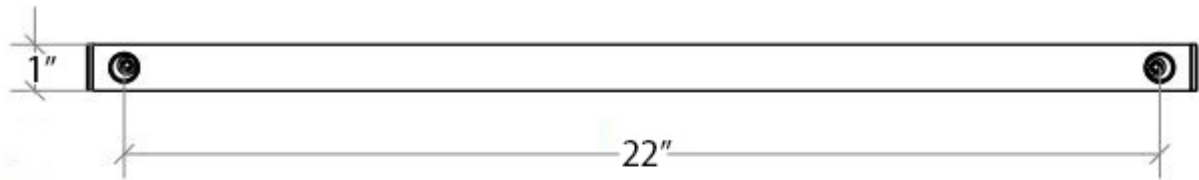

Product Specs Sheets

Collection
Skuara

Model |
Skuara 52816

Dimensions Metric

1 inch = 2.54 cm
1 inch = 25.4 mm

WS[®]
BATH
COLLECTIONS

1051 Lea Drive - Collegeville, PA 19426
Tel. 215 513 9400 - Fax 610 831 0215