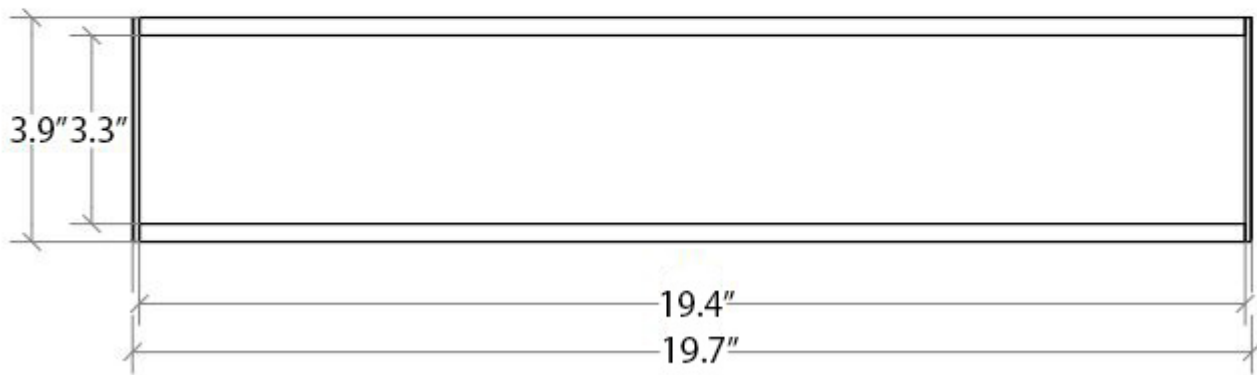

Product Specs Sheets

Collection
Skudara

Model |
Skudara 52815

Dimensions Metric
1 inch = 2.54 cm
1 inch = 25.4 mm

WS[®]
BATH
COLLECTIONS

1051 Lea Drive - Collegeville, PA 19426
Tel. 215 513 9400 - Fax 610 831 0215
www.ws bathcollections.com - info@ws bathcollections.com