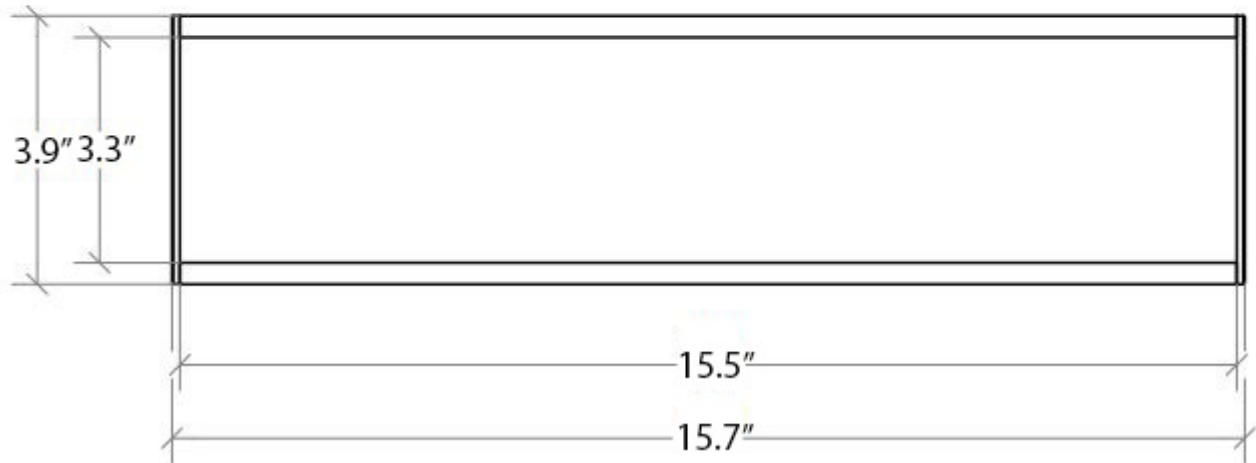

Product Specs Sheets

Collection
Skudara

Model |
Skudara 52814

Dimensions Metric

1 inch = 2.54 cm
1 inch = 25.4 mm

WS[®]
BATH
COLLECTIONS

1051 Lea Drive - Collegeville, PA 19426
Tel. 215 513 9400 - Fax 610 831 0215