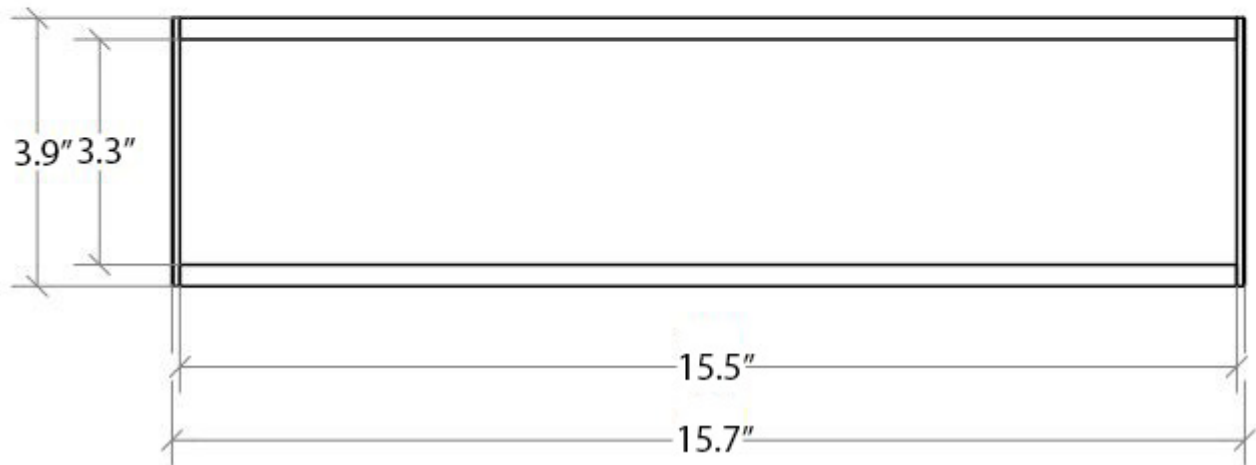

Product Specs Sheets

Collection
Skuara

Model |
Skuara 52814

Dimensions Metric

1 inch = 2.54 cm
1 inch = 25.4 mm

WS[®]
BATH
COLLECTIONS

1051 Lea Drive - Collegeville, PA 19426
Tel. 215 513 9400 - Fax 610 831 0215