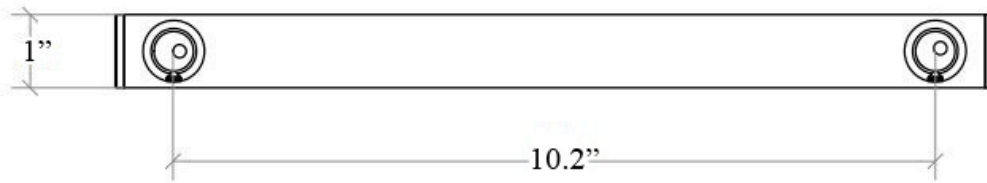

Product Specs Sheets

Collection
Skuara

Model |
Skuara 52812

Dimensions Metric
1 inch = 2.54 cm
1 inch = 25.4 mm

WS[®]
BATH
COLLECTIONS

1051 Lea Drive - Collegeville, PA 19426
Tel. 215 513 9400 - Fax 610 831 0215