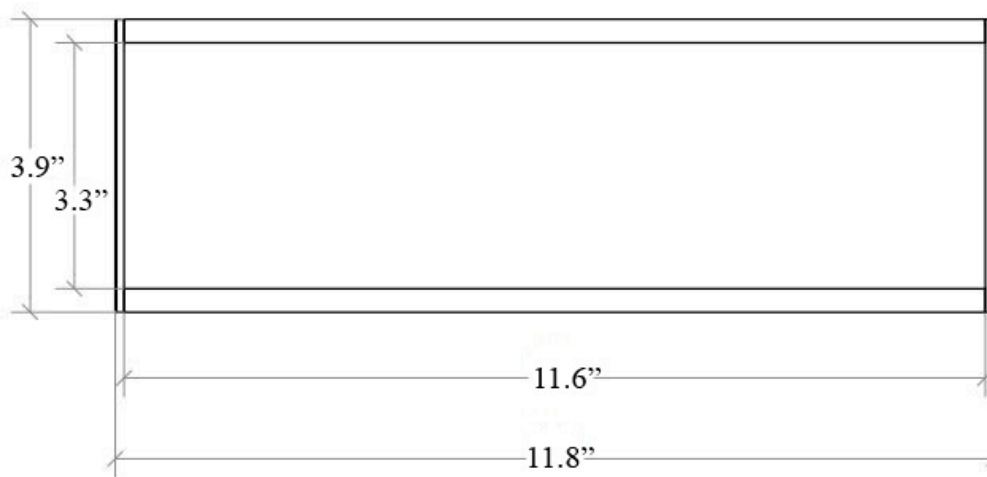

Product Specs Sheets

Collection
Skuara

Model |
Skuara 52812

Dimensions Metric
1 inch = 2.54 cm
1 inch = 25.4 mm

WS[®]
BATH
COLLECTIONS

1051 Lea Drive - Collegeville, PA 19426
Tel. 215 513 9400 - Fax 610 831 0215