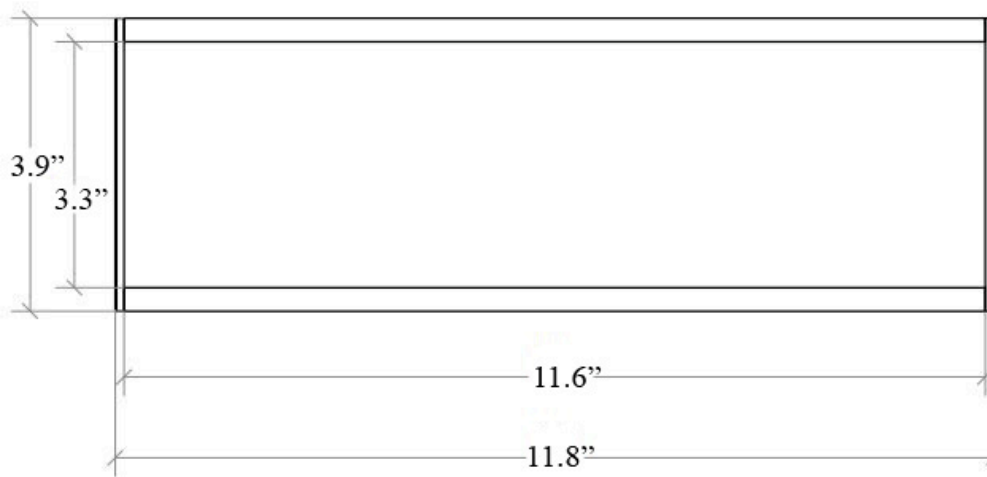

# Product Specs Sheets

Collection  
Skudara

Model |  
Skudara 52812

Dimensions Metric  
*1 inch = 2.54 cm*  
*1 inch = 25.4 mm*

**WS**<sup>®</sup>  
**BATH**  
**COLLECTIONS**

1051 Lea Drive - Collegeville, PA 19426  
Tel. 215 513 9400 - Fax 610 831 0215