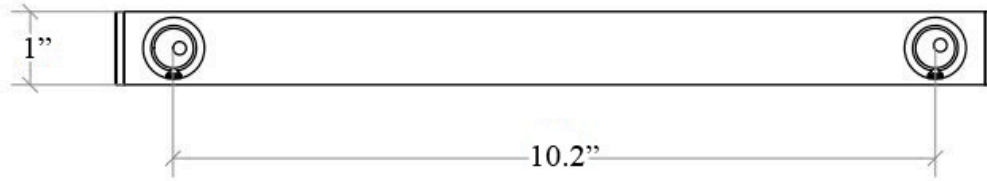

# Product Specs Sheets

Collection  
Skudara

Model |  
Skudara 52812

Dimensions Metric  
*1 inch = 2.54 cm*  
*1 inch = 25.4 mm*

**WS**<sup>®</sup>  
**BATH**  
**COLLECTIONS**

1051 Lea Drive - Collegeville, PA 19426  
Tel. 215 513 9400 - Fax 610 831 0215