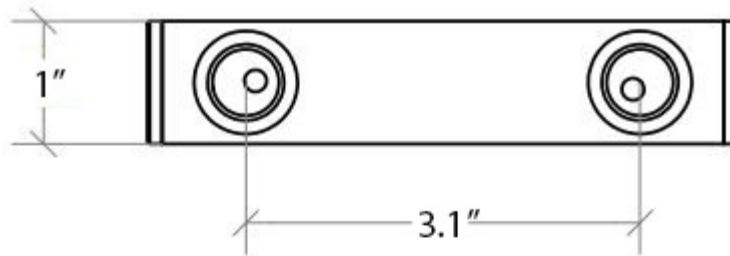

Product Specs Sheets

Collection
Skudara

Model |
Skudara 52811

Dimensions Metric

1 inch = 2.54 cm
1 inch = 25.4 mm

WS[®]
BATH
COLLECTIONS

1051 Lea Drive - Collegeville, PA 19426
Tel. 215 513 9400 - Fax 610 831 0215