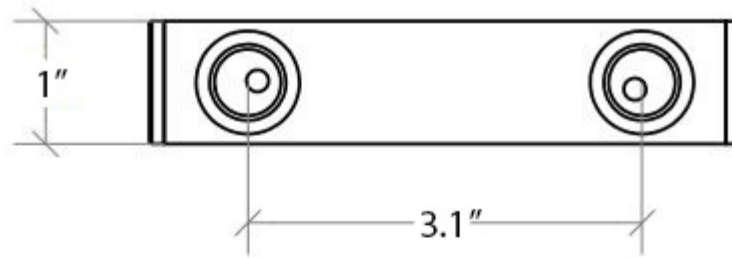

Product Specs Sheets

Collection
Skudara

Model |
Skudara 52811

Dimensions Metric

1 inch = 2.54 cm
1 inch = 25.4 mm

WS[®]
BATH
COLLECTIONS

1051 Lea Drive - Collegeville, PA 19426
Tel. 215 513 9400 - Fax 610 831 0215