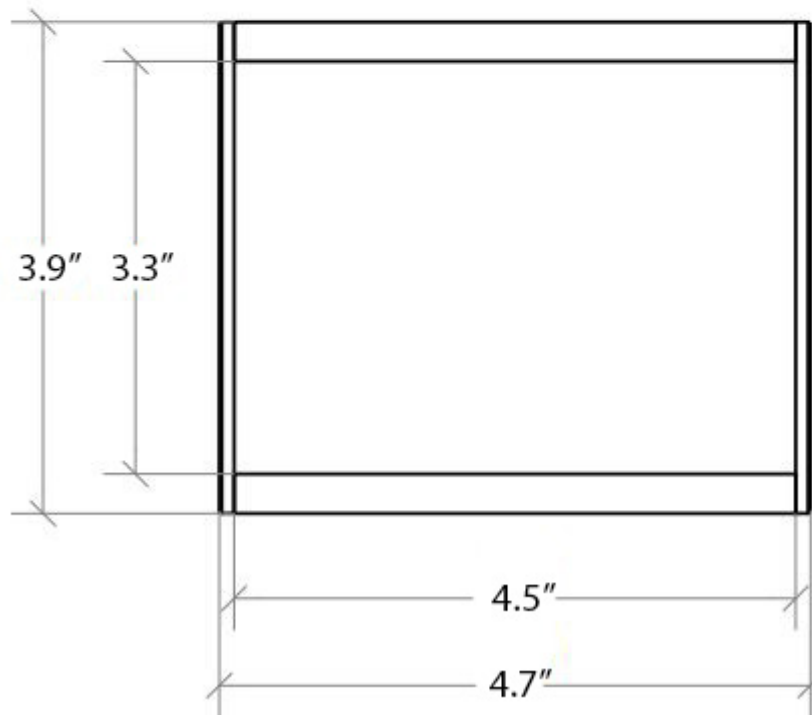

Product Specs Sheets

Collection
Skudara

Model |
Skudara 52811

Dimensions Metric

1 inch = 2.54 cm
1 inch = 25.4 mm

WS[®]
BATH
COLLECTIONS

1051 Lea Drive - Collegeville, PA 19426
Tel. 215 513 9400 - Fax 610 831 0215