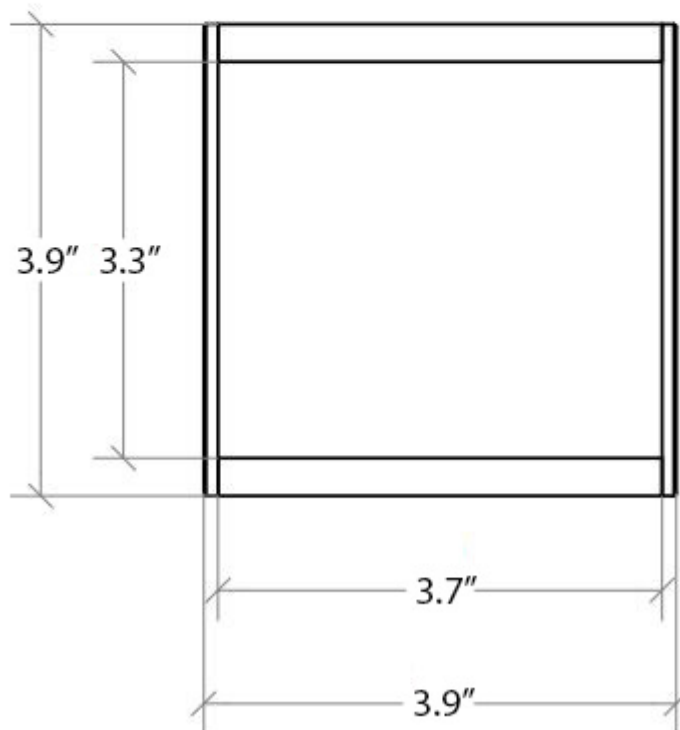

Product Specs Sheets

Collection
Skudara

Model |
Skudara 52810

Dimensions Metric

1 inch = 2.54 cm
1 inch = 25.4 mm

WS[®]
BATH
COLLECTIONS

1051 Lea Drive - Collegeville, PA 19426
Tel. 215 513 9400 - Fax 610 831 0215