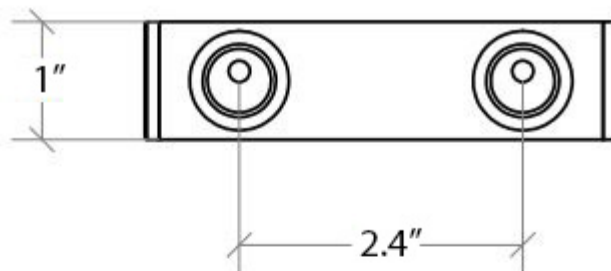

Product Specs Sheets

Collection
Skudara

Model |
Skudara 52810

Dimensions Metric

1 inch = 2.54 cm
1 inch = 25.4 mm

WS[®]
BATH
COLLECTIONS

1051 Lea Drive - Collegeville, PA 19426
Tel. 215 513 9400 - Fax 610 831 0215