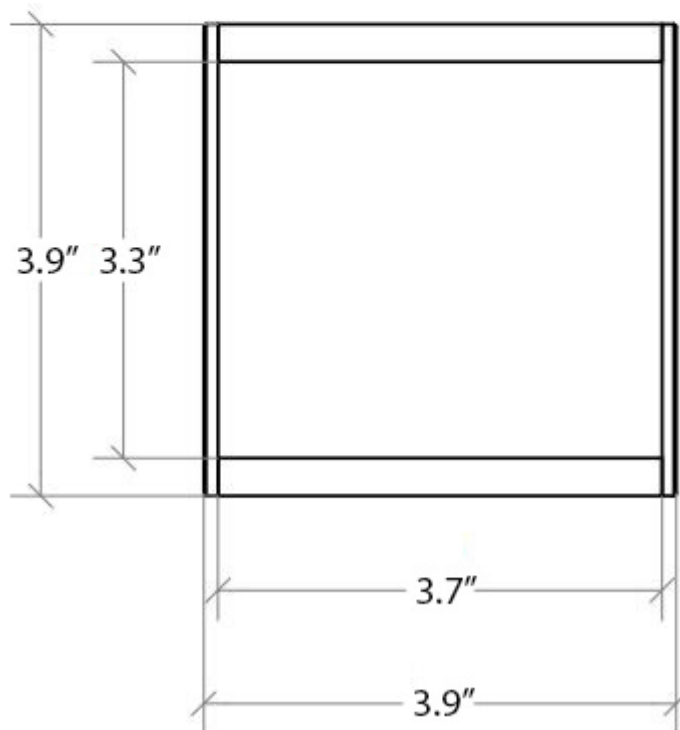

# Product Specs Sheets

Collection  
Skudara

Model |  
Skudara 52810

Dimensions Metric

*1 inch = 2.54 cm*  
*1 inch = 25.4 mm*

**WS**<sup>®</sup>  
BATH  
COLLECTIONS

1051 Lea Drive - Collegeville, PA 19426  
Tel. 215 513 9400 - Fax 610 831 0215