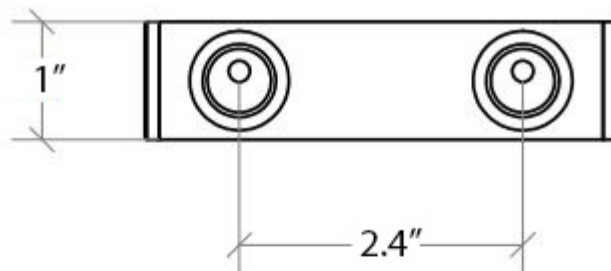

# Product Specs Sheets

Collection  
Skudara

Model |  
Skudara 52810

Dimensions Metric

*1 inch = 2.54 cm*  
*1 inch = 25.4 mm*

**WS**<sup>®</sup>  
BATH  
COLLECTIONS

1051 Lea Drive - Collegeville, PA 19426  
Tel. 215 513 9400 - Fax 610 831 0215