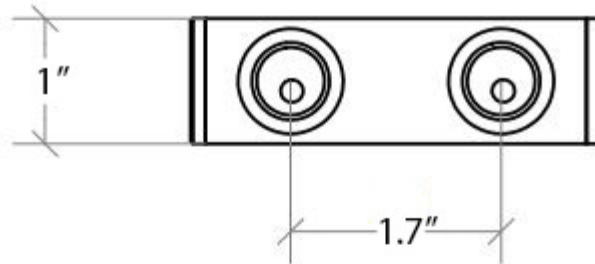

Product Specs Sheets

Collection
Skudara

Model |
Skudara 52808

Dimensions Metric

1 inch = 2.54 cm
1 inch = 25.4 mm

WS[®]
BATH
COLLECTIONS

1051 Lea Drive - Collegeville, PA 19426
Tel. 215 513 9400 - Fax 610 831 0215