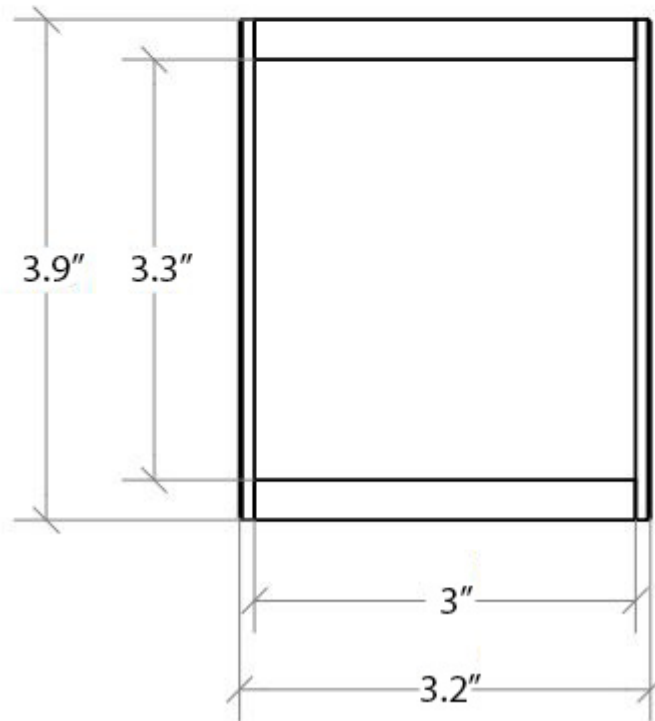

Product Specs Sheets

Collection
Skudara

Model |
Skudara 52808

Dimensions Metric

1 inch = 2.54 cm
1 inch = 25.4 mm

WS[®]
BATH
COLLECTIONS

1051 Lea Drive - Collegeville, PA 19426
Tel. 215 513 9400 - Fax 610 831 0215