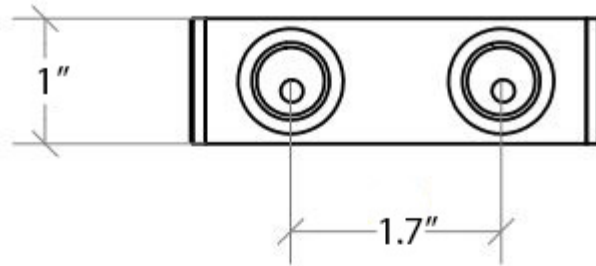

Product Specs Sheets

Collection
Skudara

Model |
Skudara 52808

Dimensions Metric

1 inch = 2.54 cm
1 inch = 25.4 mm

WS[®]
BATH
COLLECTIONS

1051 Lea Drive - Collegeville, PA 19426
Tel. 215 513 9400 - Fax 610 831 0215