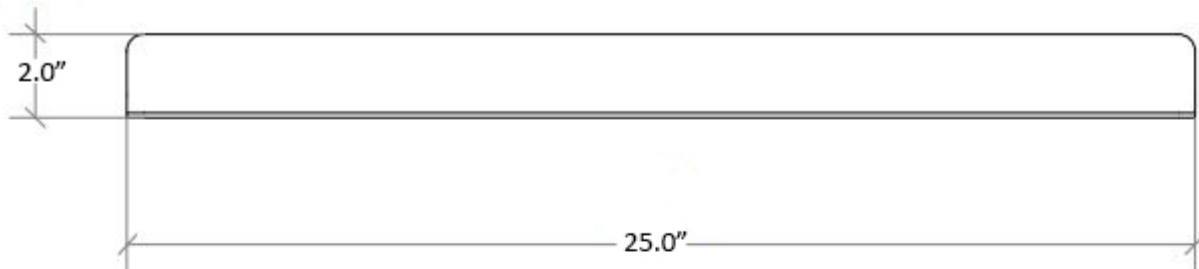

Product Specs Sheets

Collection
Seta

Model |
Seta 51809

Dimensions Metric
1 inch = 2.54 cm
1 inch = 25.4 mm

WS[®]
BATH
COLLECTIONS

1051 Lea Drive - Collegeville, PA 19426
Tel. 215 513 9400 - Fax 610 831 0215
www.ws bathcollections.com - info@ws bathcollections.com