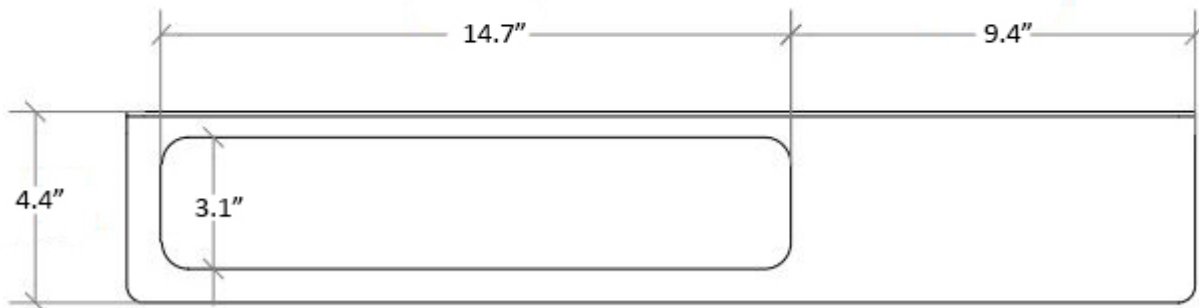

Product Specs Sheets

Collection
Seta

Model |
Seta 51809

Dimensions Metric
1 inch = 2.54 cm
1 inch = 25.4 mm

WS[®]
BATH
COLLECTIONS

1051 Lea Drive - Collegeville, PA 19426
Tel. 215 513 9400 - Fax 610 831 0215
www.ws bathcollections.com - info@ws bathcollections.com