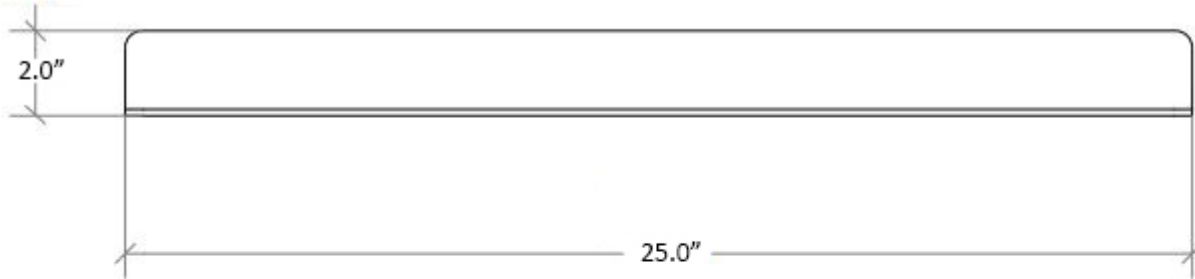

Product Specs Sheets

Collection
Seta

Model |
Seta 51808

Dimensions Metric

1 inch = 2.54 cm
1 inch = 25.4 mm

WS[®]
BATH
COLLECTIONS

1051 Lea Drive - Collegeville, PA 19426
Tel. 215 513 9400 - Fax 610 831 0215