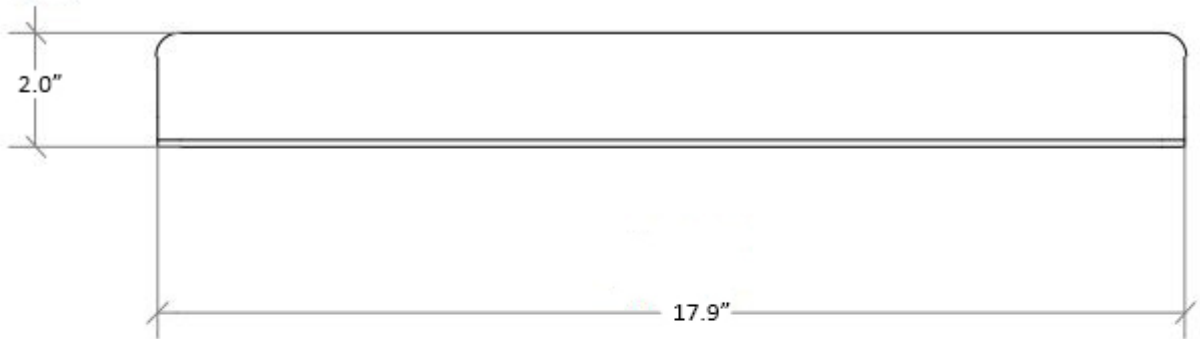

Product Specs Sheets

Collection
Seta

Model |
Seta 51807

Dimensions Metric
1 inch = 2.54 cm
1 inch = 25.4 mm

WS[®]
BATH
COLLECTIONS

1051 Lea Drive - Collegeville, PA 19426
Tel. 215 513 9400 - Fax 610 831 0215
www.ws bathcollections.com - info@ws bathcollections.com