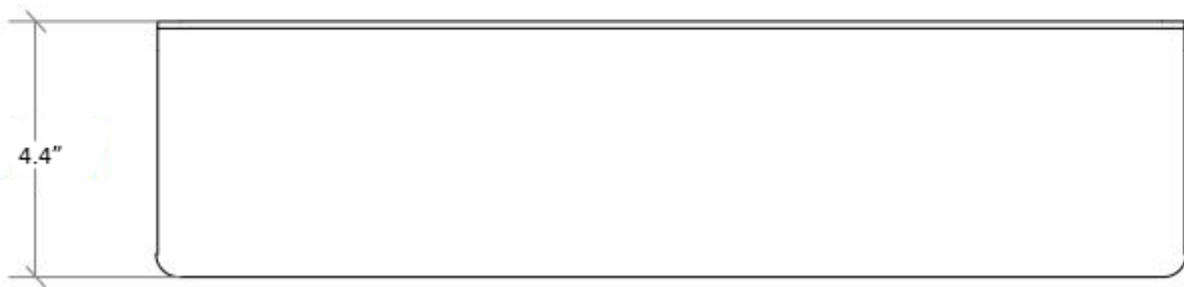

Product Specs Sheets

Collection
Seta

Model |
Seta 51807

Dimensions Metric
1 inch = 2.54 cm
1 inch = 25.4 mm

WS[®]
BATH
COLLECTIONS

1051 Lea Drive - Collegeville, PA 19426
Tel. 215 513 9400 - Fax 610 831 0215
www.ws bathcollections.com - info@ws bathcollections.com