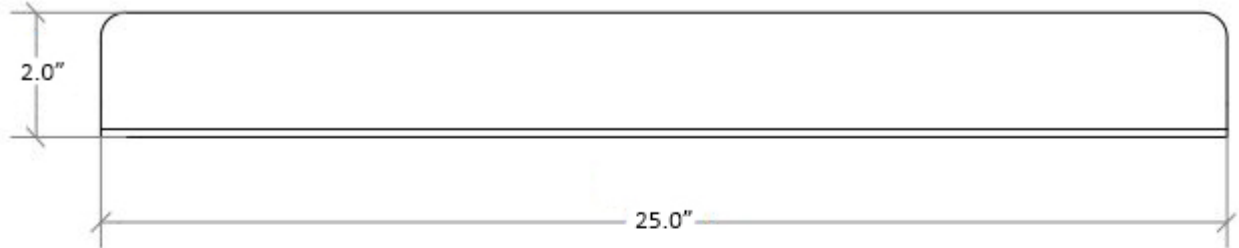

Product Specs Sheets

Collection
Seta

Model |
Seta 51806

Dimensions Metric
1 inch = 2.54 cm
1 inch = 25.4 mm

WS[®]
BATH
COLLECTIONS

1051 Lea Drive - Collegeville, PA 19426
Tel. 215 513 9400 - Fax 610 831 0215
www.ws bathcollections.com - info@ws bathcollections.com