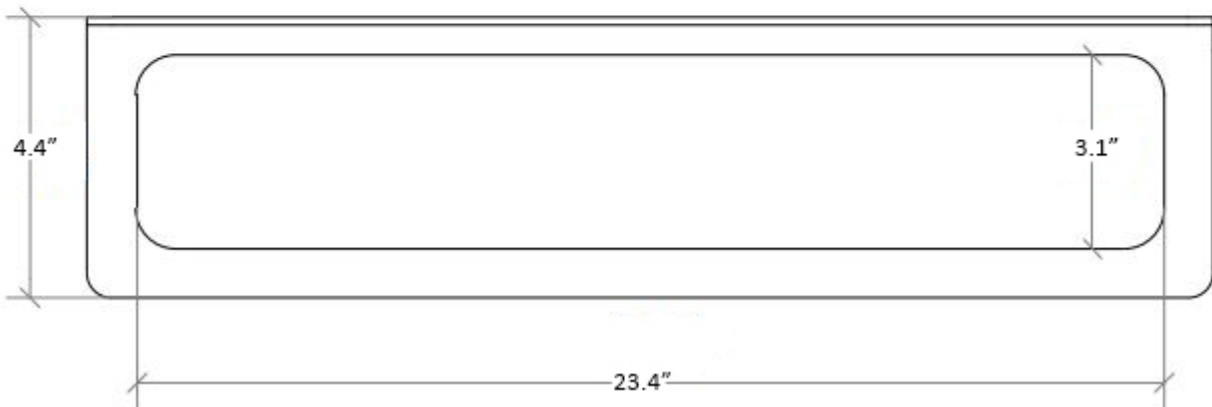

Product Specs Sheets

Collection
Seta

Model |
Seta 51806

Dimensions Metric
1 inch = 2.54 cm
1 inch = 25.4 mm

WS[®]
BATH
COLLECTIONS

1051 Lea Drive - Collegeville, PA 19426
Tel. 215 513 9400 - Fax 610 831 0215
www.ws bathcollections.com - info@ws bathcollections.com