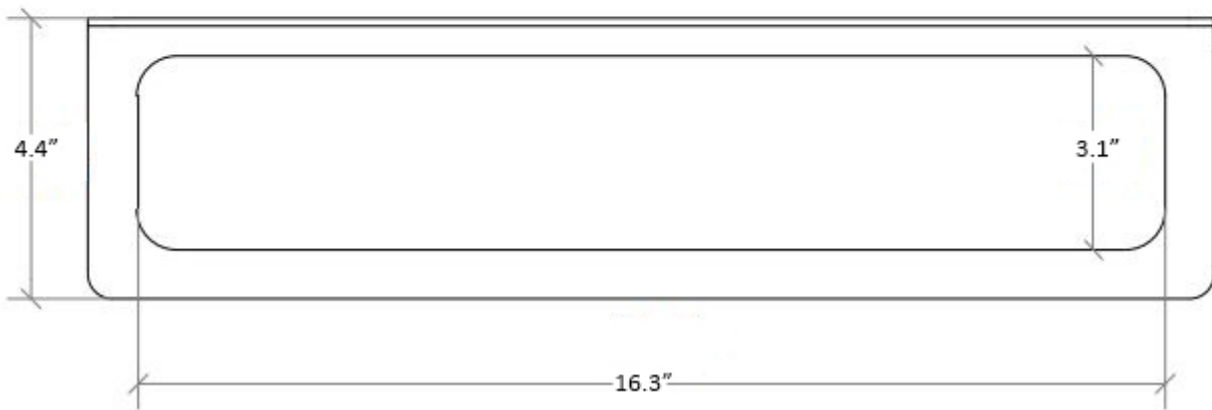

Product Specs Sheets

Collection
Seta

Model |
Seta 51805

Dimensions Metric

1 inch = 2.54 cm
1 inch = 25.4 mm

WS[®]
BATH
COLLECTIONS

1051 Lea Drive - Collegeville, PA 19426
Tel. 215 513 9400 - Fax 610 831 0215