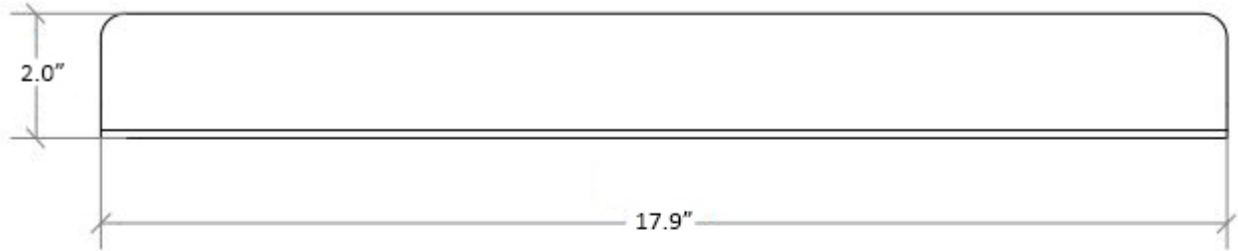

Product Specs Sheets

Collection
Seta

Model |
Seta 51805

Dimensions Metric

1 inch = 2.54 cm
1 inch = 25.4 mm

WS[®]
BATH
COLLECTIONS

1051 Lea Drive - Collegeville, PA 19426
Tel. 215 513 9400 - Fax 610 831 0215