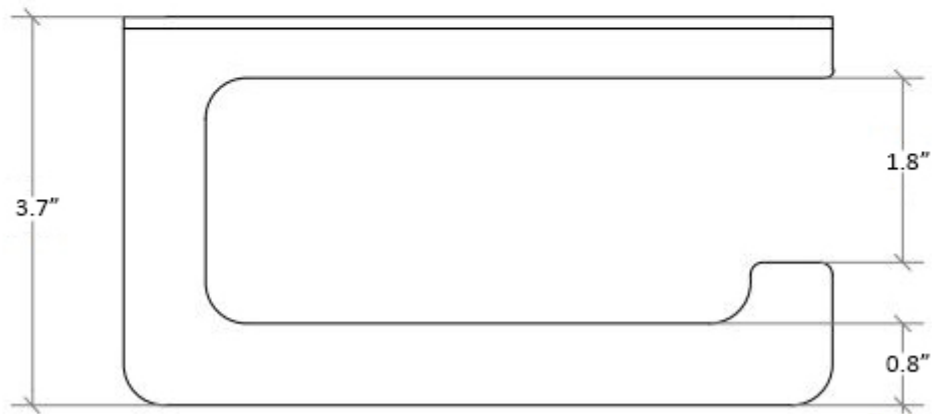

Product Specs Sheets

Collection
Seta

Model |
Seta 51801

Dimensions Metric

1 inch = 2.54 cm
1 inch = 25.4 mm

WS[®]
BATH
COLLECTIONS

1051 Lea Drive - Collegeville, PA 19426
Tel. 215 513 9400 - Fax 610 831 0215