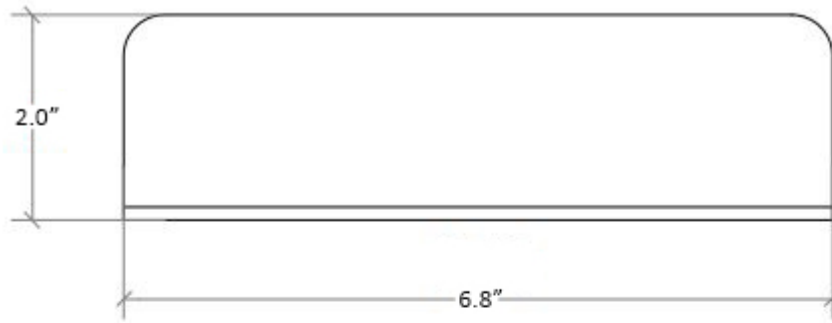

Product Specs Sheets

Collection
Seta

Model |
Seta 51801

Dimensions Metric

1 inch = 2.54 cm
1 inch = 25.4 mm

WS[®]
BATH
COLLECTIONS

1051 Lea Drive - Collegeville, PA 19426
Tel. 215 513 9400 - Fax 610 831 0215