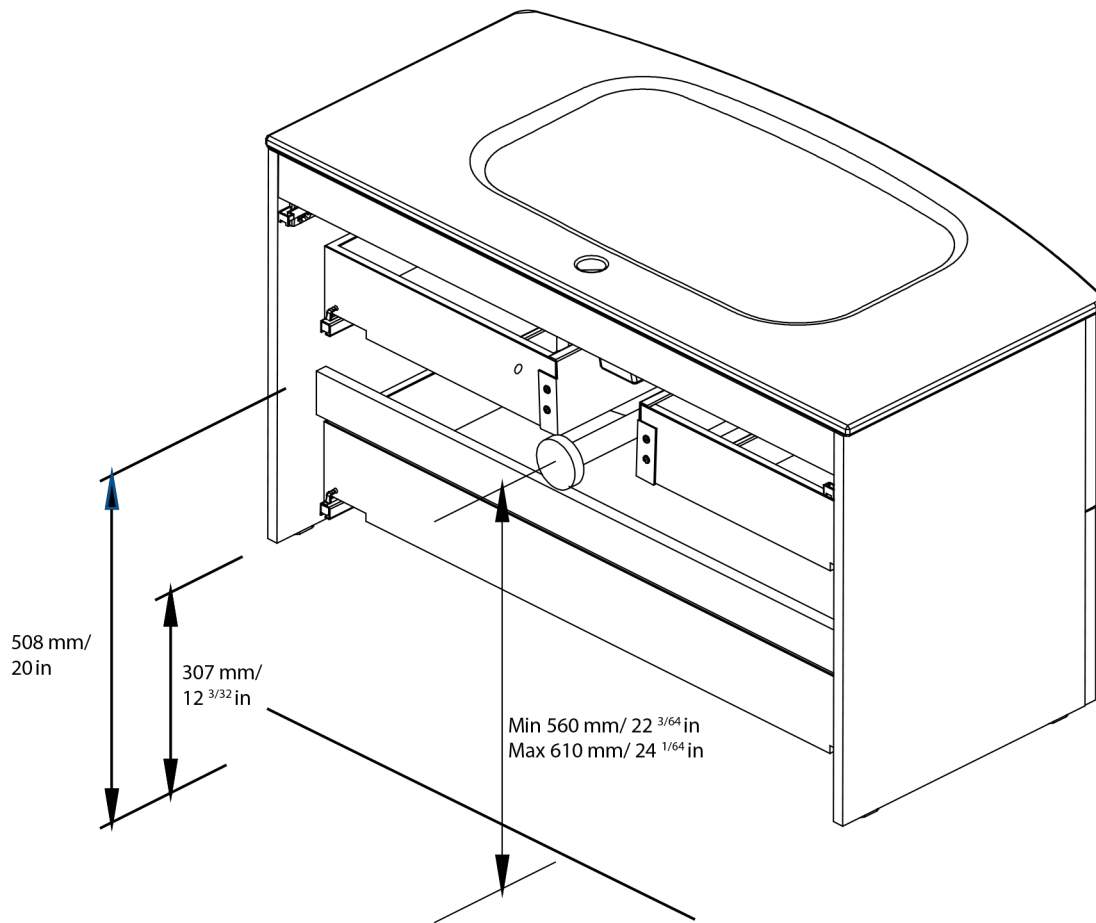

Technical features

Technical drawing	Name	Material	Colour	Colour
	TREND			Gloss White
	RONDO 2 Drawers	 	 	Gloss White Anthracite
	LEGS			Chrome

Technical information

STRUCTURE	High gloss lacquered 5/8 in. board.
FRONT	High gloss lacquered on curved 3/4 in. MDF board.
HANDLE	Metallic bright chrome finish.
DRAWER	Drawers made of textile polyaminated coated board with hidden partial extraction runners with soft close system. Includes organizer in upper drawer. Lower drawer useful space (widthxhighxdepth): 27 ^{15/16} x 4 ^{5/16} x 12 ^{3/4} in.
WALL HANGING BRACKET	Hidden hanging bracket of directly assembled with great resistance and depth regulations.
LEGS	Metallic in bright chrome finish. (optional)
PIPE DEPTH	Pipe depth 2 ^{3/4} in.

Collection
Rondo

Model |
Rondo 80

Dimensions Metric

1 inch = 2.54 cm
1 inch = 25.4 mm

WS[®]
BATH
COLLECTIONS

1051 Lea Drive - Collegeville, PA 19426
Tel. 215 513 9400 - Fax 610 831 0215

www.ws bathcollections.com - info@ws bathcollections.com

ES

EN

Las cotas indicadas en los dibujos son en función de la altura de la pata del conjunto, en caso de que el mueble vaya suspendido y esta altura no se respete, dichas cotas también variarán.

Dimensions indicated in the drawing are based on the level of the whole leg, in case of wall hanging furniture dimensions also may vary.

Collection
Rondo

Model |
Rondo 80

Dimensions Metric

1 inch = 2.54 cm
1 inch = 25.4 mm

WS®

**BATH
COLLECTIONS**

1051 Lea Drive - Collegeville, PA 19426

Tel. 215 513 9400 - Fax 610 831 0215