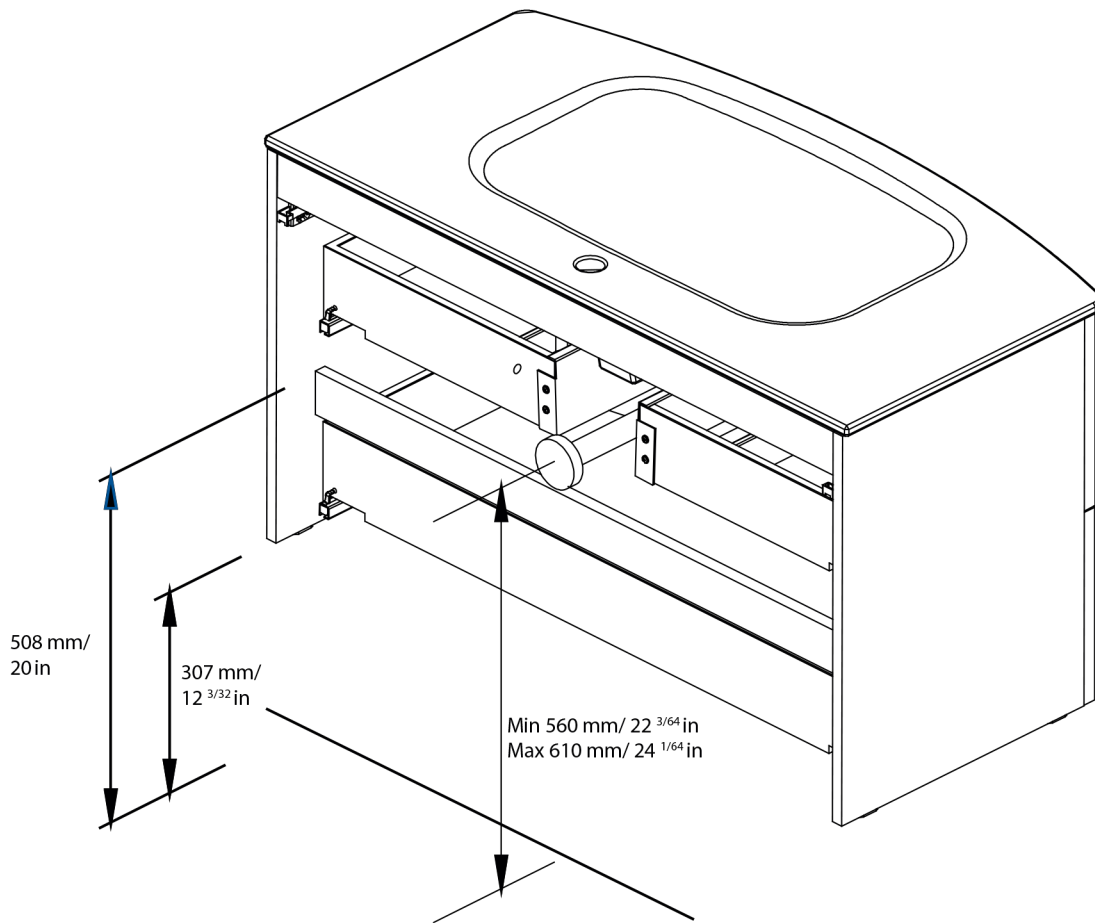

## Technical information

STRUCTURE	High gloss lacquered 5/8 in. board.
FRONT	High gloss lacquered on curved 3/4 in. MDF board.
HANDLE	Metallic bright chrome finish.
DRAWER	Drawers made of textile poly laminated coated board with hidden partial extraction runners with soft close system. Includes organizer in upper drawer. Lower drawer useful space (widthxheightxdepth): 27 <sup>15/16</sup> x 4 <sup>5/16</sup> x 12 <sup>3/4</sup> in.
WALL HANGING BRACKET	Hidden hanging bracket of directly assembled with great resistance and depth regulations.
LEGS	Metallic in bright chrome finish. (optional)
PIPE DEPTH	Pipe depth 2 <sup>3/4</sup> in.

Collection  
Rondo

Model |  
Rondo 80

Dimensions Metric

1 inch = 2.54 cm  
1 inch = 25.4 mm

**WS**<sup>®</sup>  
BATH  
COLLECTIONS

1051 Lea Drive - Collegeville, PA 19426  
Tel. 215 513 9400 - Fax 610 831 0215

[www.ws bathcollections.com](http://www.ws bathcollections.com) - [info@ws bathcollections.com](mailto:info@ws bathcollections.com)

ES

EN

Las cotas indicadas en los dibujos son en función de la altura de la pata del conjunto, en caso de que el mueble vaya suspendido y esta altura no se respete, dichas cotas también variarán.

Dimensions indicated in the drawing are based on the level of the whole leg, in case of wall hanging furniture dimensions also may vary.

Collection  
Rondo

Model |  
Rondo 80

Dimensions Metric

1 inch = 2.54 cm  
1 inch = 25.4 mm